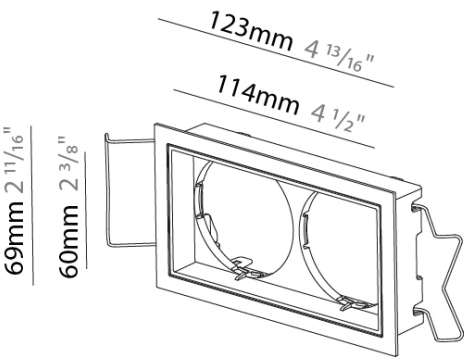

MAGIQ PRO RECESSED

A380153- -

base number   Finishes (Diamond)   Finish Options

PROJECT
TYPE
SPECIFIER
QUANTITY
DATE

DESCRIPTION
Magiq Pro - Recessing Frame - 114mm x 60mm

1. To build a product code in our configurator select the specify button on the base model # product page
2. To build a manual product code on this datasheet choose from the options listed below in blue font and add the suffix to the base model #

GENERAL
Series: Magiq Pro
Subseries: Magiq Pro
Partner: Prolight
Division: Architectural
Installation: Recessed
Product Type: Modular Systems
Mounting Location: Ceiling

PHYSICAL
Shape: Square
Length (mm): 114
Length (in): 4 1/2
Width (mm): 60
Width (in): 2 3/8
Height (mm): 30
Height (in): 1 1/16
Ceiling Thickness (mm): 10 / 12.5 / 15 / 25
Ceiling Thickness (in): 3/8 or 1/2 or 9/16 or 1
Weight (kg): 0.061
Weight (lbs): 0.13
Fixture Finish: SSR / BKV / CWI / CRY / HAB / UFT / ITA / RUA / FTG / MYG / LOD / PUS / FRO / FUP / KIA / POP / BLS / SPG / MEY / GOH / CHC / COM / ABZ / JAG / OBR / MOS / ROR
Holder Finish: WHI / BLK
Fixture Material: Aluminum
Cut-out Measurements: 116mm / 4 9/16" x 62mm / 2 7/16"

RATINGS AND CERTIFICATIONS
Certified By: CSA Certified to UL and CSA Standards
IP rating: IP20