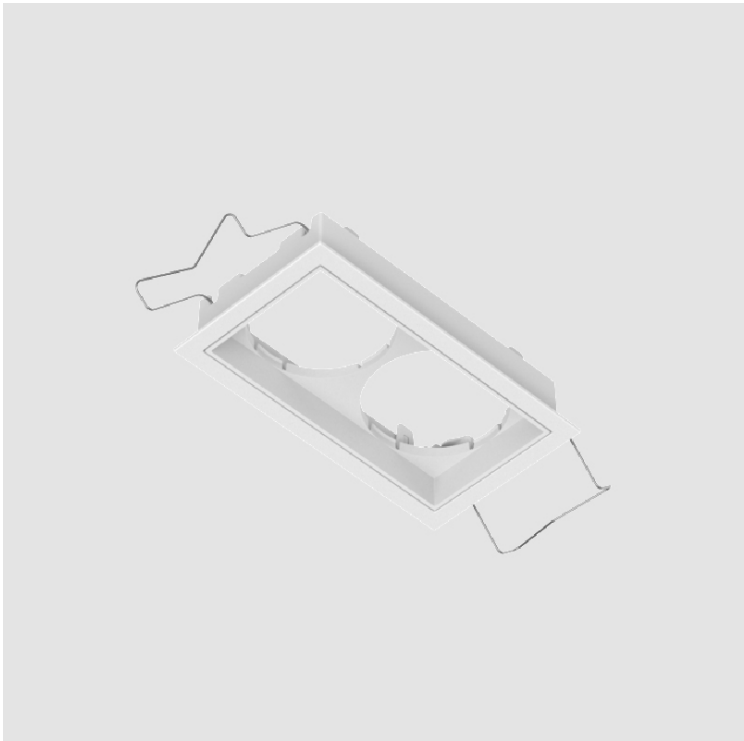

MAGIQ PRO RECESSED

A380153- -

base number   Finishes (Diamond)   Finish Options

PROJECT
TYPE
SPECIFIER
QUANTITY
DATE

DESCRIPTION
Magiq Pro - Recessing Frame - 114mm x 60mm

1. To build a product code in our configurator select the specify button on the base model # product page
2. To build a manual product code on this datasheet choose from the options listed below in blue font and add the suffix to the base model #

GENERAL
Series: Magiq Pro
Subseries: Magiq Pro
Partner: Prolight
Division: Architectural
Installation: Recessed
Product Type: Modular Systems
Mounting Location: Ceiling

PHYSICAL
Shape: Square
Length (mm): 114
Length (in): 4 1/2
Width (mm): 60
Width (in): 2 3/8
Height (mm): 30
Height (in): 1 1/16
Ceiling Thickness (mm): 10 / 12.5 / 15 / 25
Ceiling Thickness (in): 3/8 or 1/2 or 9/16 or 1
Weight (kg): 0.061
Weight (lbs): 0.13
Fixture Finish: SSR / BKV / CWI / CRY / HAB / UFT / ITA / RUA / FTG / MYG / LOD / PUS / FRO / FUP / KIA / POP / BLS / SPG / MEY / GOH / CHC / COM / ABZ / JAG / OBR / MOS / ROR
Holder Finish: WHI / BLK
Fixture Material: Aluminum
Cut-out Measurements: 116mm / 4 9/16" x 62mm / 2 7/16"

RATINGS AND CERTIFICATIONS
Certified By: CSA Certified to UL and CSA Standards
IP rating: IP20