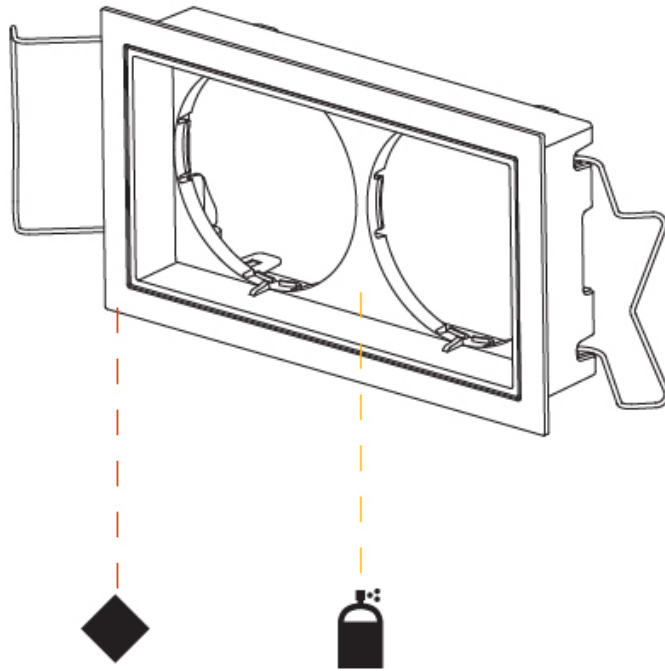

A380153-

PROJECT _____

TYPE _____

SPECIFIER _____

QUANTITY _____

DATE _____

A