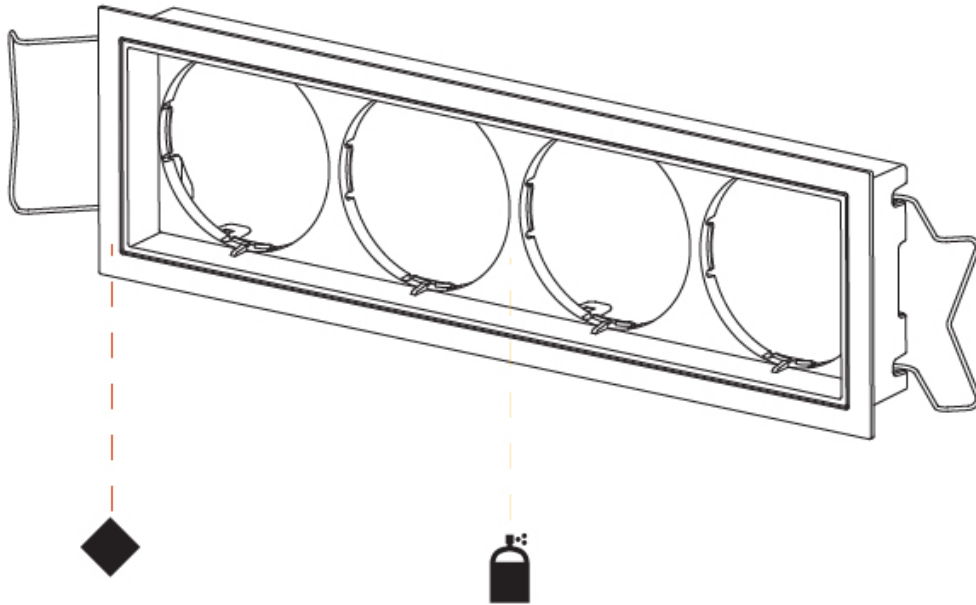

A380155-

PROJECT _____

TYPE _____

SPECIFIER _____

QUANTITY _____

DATE _____

A