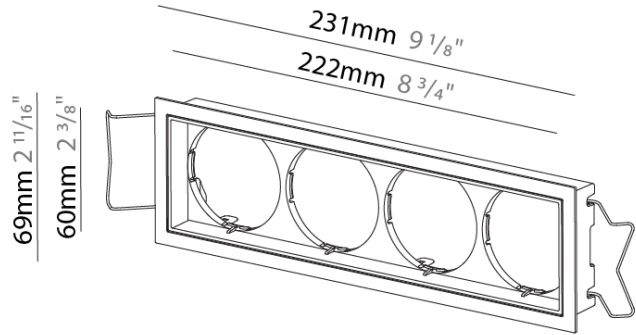

## MAGIQ PRO RECESSED

**A380155-** -

base number      Finishes (Diamond)      Finish Options

PROJECT
TYPE
SPECIFIER
QUANTITY
DATE

**DESCRIPTION**

Magiq Pro - Recessing Frame - 222mm x 60mm

- To build a product code in our configurator select the specify button on the base model # product page
- To build a manual product code on this datasheet choose from the options listed below in blue font and add the suffix to the base model #

**GENERAL**

Series: Magiq Pro  
 Subseries: Magiq Pro  
 Partner: Prolicht  
 Division: Architectural  
 Installation: Recessed  
 Product Type: Modular Systems  
 Mounting Location: Ceiling

**PHYSICAL**

Shape: Square  
 Length (mm): 222  
 Length (in): 8 3/4  
 Width (mm): 60  
 Width (in): 2 3/8  
 Height (mm): 30  
 Height (in): 1 1/16  
 Ceiling Thickness (mm): 10 / 12.5 / 15 / 25  
 Ceiling Thickness (in): 3/8 or 1/2 or 9/16 or 1  
 Weight (kg): 0.081  
 Weight (lbs): 0.18  
 Fixture Finish: SSR / BKV / CWI / CRY / HAB / UFT / ITA / RUA / FTG / MYG / LOD / PUS / FRO / FUP / KIA / POP / BLS / SPG / MEY / GOH / CHC / COM / ABZ / JAG / OBR / MOS / ROR  
 Holder Finish: WHI / BLK  
 Fixture Material: Aluminum  
 Cut-out Measurements: 224mm / 8 13/16" x 62mm / 2 7/16"

**RATINGS AND CERTIFICATIONS**

Certified By: CSA Certified to UL and CSA Standards  
 IP rating: IP20

224mm 8 13/16" x 62mm 2 7/16"

A380155-

PROJECT \_\_\_\_\_

TYPE \_\_\_\_\_

SPECIFIER \_\_\_\_\_

QUANTITY \_\_\_\_\_