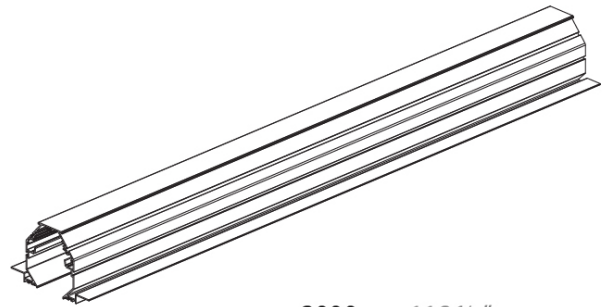

PROJECT	
TYPE	
SPECIFIER	
QUANTITY	
DATE	

CLICKTRACK 50 TRIMLESS

A380169

base number

DESCRIPTION

Clicktrack 50 - Trimless - Aluminum Profile per meter up to max 3000mm / 118 1/8" - Black - Ceiling thickness - 10 / 12.5 / 15

GENERAL

Series: Clicktrack
 Subseries: Clicktrack 50
 Partner: Prolicht
 Division: Architectural
 Installation: Trimless
 Product Type: Linear Profiles
 Mounting Location: Ceiling

PHYSICAL

Shape: Rectangle
 Length (mm): 3000
 Length (in): 118 1/8
 Width (mm): 209
 Width (in): 8 3/4
 Height (mm): 108
 Height (in): 4 1/4
 Ceiling Thickness (mm): 10 / 12.5 / 15
 Ceiling Thickness (in): 3/8 or 1/2 or 9/16
 Fixture Finish: BLK
 Fixture Material: Aluminum

RATINGS AND CERTIFICATIONS

Certified By: Certified for North American Standards
 IP rating: IP20

max. 3000mm 118 1/8"

ZANEEN[®]

CLICKTRACK 50 TRIMLESS

COLOR FINISH CHART

PROJECT _____

TYPE _____