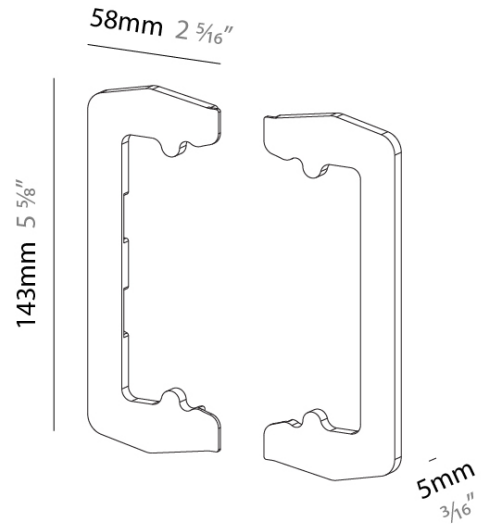

MINIMAL TRACK

A380204-

base number Finish
Options

PROJECT
TYPE
SPECIFIER
QUANTITY
DATE

DESCRIPTION

Minimal Track - Disq Square Aura Cover

1. To build a product code in our configurator select the specify button on the base model # product page
2. To build a manual product code on this datasheet choose from the options listed below in blue font and add the suffix to the base model #

GENERAL

Series: Minimal Track
Brand: Prolicht
Division: Architectural

PHYSICAL

Shape: Square
Length (mm): 144
Length (in): 5 ¹¹/₁₆
Width (mm): 58
Width (in): 2 ³/₁₆
Height (mm): 5
Height (in): 3/16
Weight (kg): 0.023
Weight (lbs): 0.051
Fixture Finish: YEL / ORA / RED / BLU / GRN
Fixture Material: Plastic

RATINGS AND CERTIFICATIONS

Certified By: Certified for North American Standards
IP rating: IP20