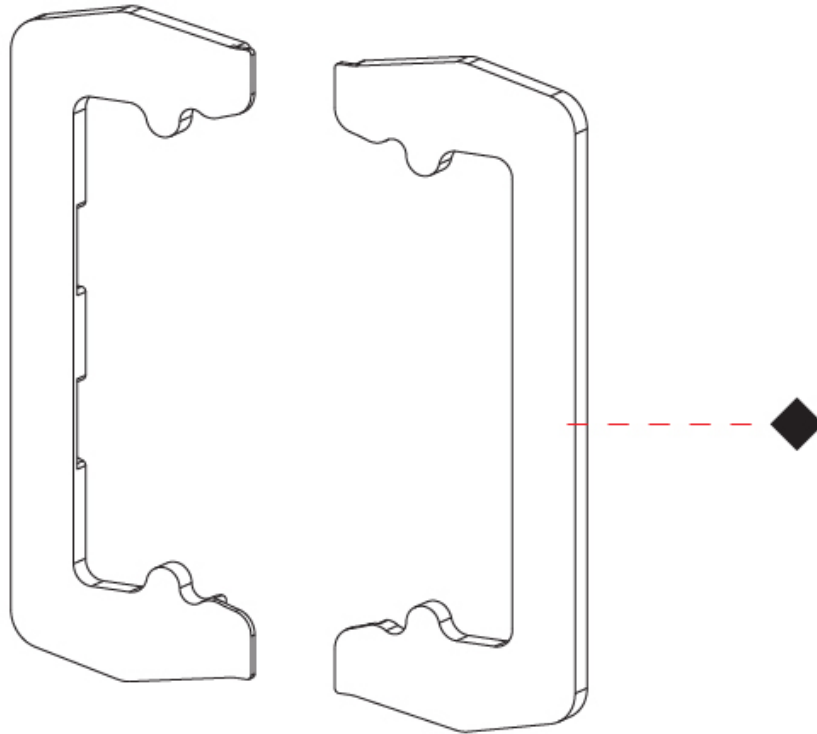

MINIMAL TRACK

A380204-

PROJECT

TYPE

SPECIFIER

QUANTITY

DATE

A