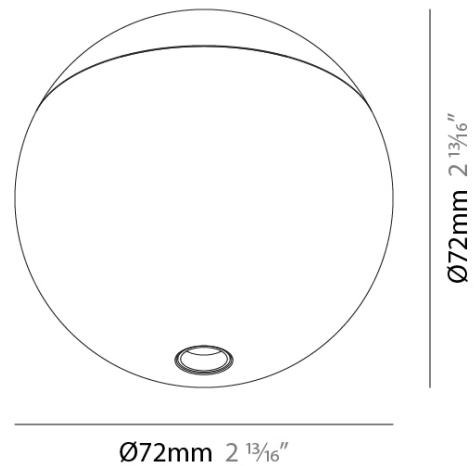

Shape: Round  
 Diameter (mm): 72  
 Diameter (in): 2 <sup>13</sup>/<sub>16</sub>  
 Height (mm): 71  
 Height (in): 2 <sup>13</sup>/<sub>16</sub>  
 Weight (kg): 0.26  
 Weight (lbs): 0.04  
 Fixture Finish: SSR / BKV / CWI / CRY / HAB / UFT / ITA / RUA / FTG / MYG / LOD / PUS / FRO / FUP / KIA / POP / BLS / SPG / MEY / GOH / CHC / COM / ABZ / JAG / OBR / MOS / ROR  
 Accent Finish: OPL / YEL / ORA / RED / BLU / GRN  
 Fixture Material: Aluminum

Beam Angle: 32 / 58  
 Adjustability: Fixed

**RATINGS AND CERTIFICATIONS**

Certified By: Certified for North American Standards  
 IP rating: IP20