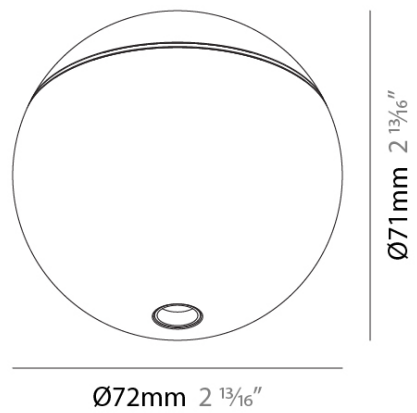

1. To build a product code in our configurator select the specify button on the base model # product page
2. To build a manual product code on this datasheet choose from the options listed below in blue font and add the suffix to the base model #

GENERAL
Series: Snooker
Brand: Prolicht
Division: Architectural
Mounting Type: Track
Mounting Location: Ceiling
Subcategory: Modular

PHYSICAL
Shape: Round
Diameter (mm): 72
Diameter (in): 2 13/16
Height (mm): 71
Height (in): 2 13/16
Light Distribution: Direct
Weight (kg): 0.26
Weight (lbs): 0.04
Fixture Finish: SSR / BKV / CWI / CRY / HAB / UFT / ITA / RUA / FTG / MYG / LOD / PUS / FRO / FUP / KIA / POP / BLS / SPG / MEY / GOH / GUM / CHC / COM / ABZ / JAG / OBR / MOS / ROR
Accent Finish: OPL / YEL / ORA / RED / BLU / GRN
Fixture Material: Aluminum

ELECTRICAL
Lamp Type: LED (Zhaga Standard)
Input Wattage (W): 6.5
Total Output Wattage (W): 6
Dimming: Non-Dimmable
Driver Included: No
Driver Location: Remote
Driver Type: Constant Voltage - 120/277Vac
Driver Class: Class 2
Input Voltage (V): 48
Constant Current (MA): 500
Upon Request: DALI

LED
Color Temperature (°K): 2700 / 3000 / 3500 / 4000
Max. Delivered Lumen (lm): 310 / 328 / 347 / 356
Nominal Lumen (lm): 460 / 487 / 514 / 528
CRI: >90 CRI
Lamp Life (hrs): 50000

OPTICAL
Beam Angle: 32 / 58
Adjustability: Fixed

RATINGS AND CERTIFICATIONS
Certified By: Certified for North American Standards
IP rating: IP20