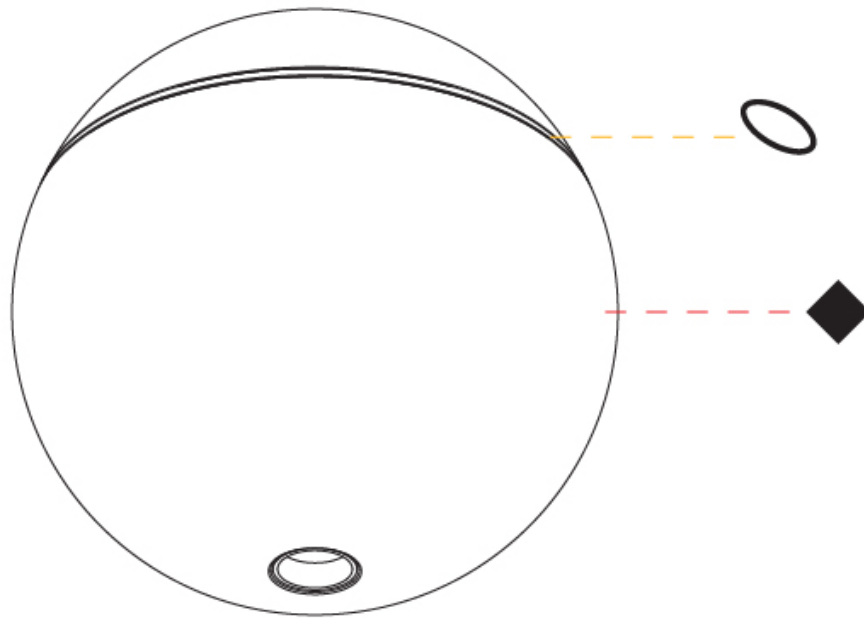

SNOOKER TRACK COLOR FINISH CHART

PROJECT _____

TYPE _____

SPECIFIER _____

QUANTITY _____

DATE _____

Fixture Finish

Sparkling Silver - 01 (SSR)