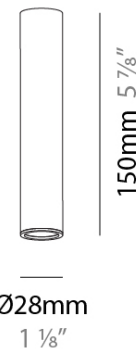

1. To build a product code in our configurator select the specify button on the base model # product page
2. To build a manual product code on this datasheet choose from the options listed below in blue font and add the suffix to the base model #

GENERAL

Series: Minimal Track
Brand: Prolicht
Division: Architectural
Mounting Type: Track
Mounting Location: Ceiling
Subcategory: Modular

PHYSICAL

Shape: Cylinder
Diameter (mm): 28
Diameter (in): 1 1/8"
Height (mm): 150
Height (in): 5 7/8"
Light Distribution: Direct
Weight (kg): 0.124
Weight (lbs): 0.273
Fixture Finish: SSR / BKV / CWI / CRY / HAB / UFT / ITA / RUA / FTG / MYG / LOD / PUS / FRO / FUP / KIA / POP / BLS / SPG / MEY / GOH / GUM / CHC / COM / ABZ / JAG / OBR / MOS / ROR
Accent Finish: OPL / YEL / ORA / RED / BLU / GRN
Fixture Material: Aluminum

ELECTRICAL

Lamp Type: LED (Zhaga Standard)
Input Wattage (W): 6.5
Dimming: Non-Dimmable
Driver Included: No
Driver Location: Remote
Driver Type: Constant Voltage - 120/277Vac
Driver Class: Class 2
Input Voltage (V): 48
Constant Current (mA): 500
Upon Request: DALI/0-10V Dimming with bridge

LED

Color Temperature (°K): 2700 / 3000 / 4000
Max. Delivered Lumen (lm): 377-389 / 400-412 / 433-446
Nominal Lumen (lm): 455
CRI: >90 CRI
Lamp Life (hrs): 50000

OPTICAL

Optic°: 33 / 66
Beam Angle: 26 / 56
Adjustability: Fixed

RATINGS AND CERTIFICATIONS

Certified By: Certified for North American Standards
IP rating: IP20