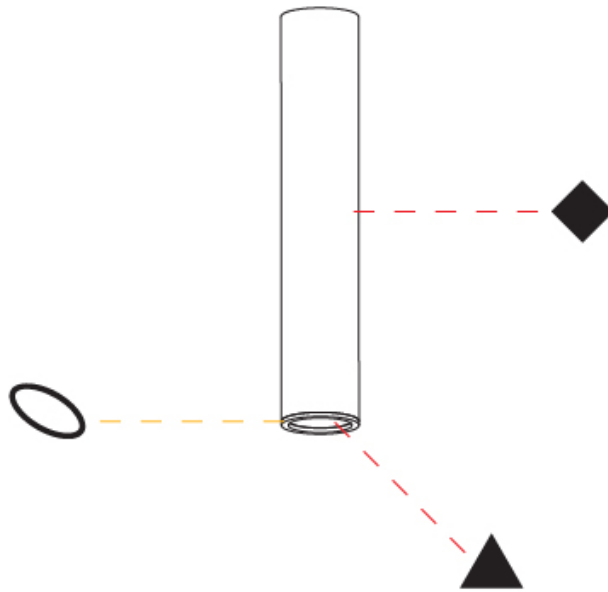

A380206-

PROJECT

TYPE

SPECIFIER

QUANTITY

DATE

A