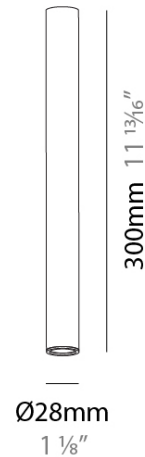

1. To build a product code in our configurator select the specify button on the base model # product page
2. To build a manual product code on this datasheet choose from the options listed below in blue font and add the suffix to the base model #

GENERAL

Series: Minimal Track
Brand: Prolicht
Division: Architectural
Mounting Type: Track
Mounting Location: Ceiling
Subcategory: Modular

PHYSICAL

Shape: Cylinder
Diameter (mm): 28
Diameter (in): 1 1/8"
Height (mm): 300
Height (in): 11 13/16"
Light Distribution: Direct
Weight (kg): 0.24
Weight (lbs): 0.529
Fixture Finish: SSR / BKV / CWI / CRY / HAB / UFT / ITA / RUA / FTG / MYG / LOD / PUS / FRO / FUP / KIA / POP / BLS / SPG / MEY / GOH / GUM / CHC / COM / ABZ / JAG / OBR / MOS / ROR
Accent Finish: OPL / YEL / ORA / RED / BLU / GRN
Fixture Material: Aluminum

ELECTRICAL

Lamp Type: LED (Zhaga Standard)
Input Wattage (W): 6.5
Dimming: Non-Dimmable
Driver Included: No
Driver Location: Remote
Driver Type: Constant Voltage - 120/277Vac
Driver Class: Class 2
Input Voltage (V): 48
Constant Current (MA): 500
Upon Request: DALI

LED

Color Temperature (°K): 2700 / 3000 / 4000
Max. Delivered Lumen (lm): 377-389 / 400-412 / 433-446
Nominal Lumen (lm): 455 / 482 / 522
CRI: >90 CRI
Lamp Life (hrs): 50000

OPTICAL

Optic°: 33 / 66
Beam Angle: 26 / 56
Adjustability: Fixed

RATINGS AND CERTIFICATIONS

Certified By: Certified for North American Standards
IP rating: IP20