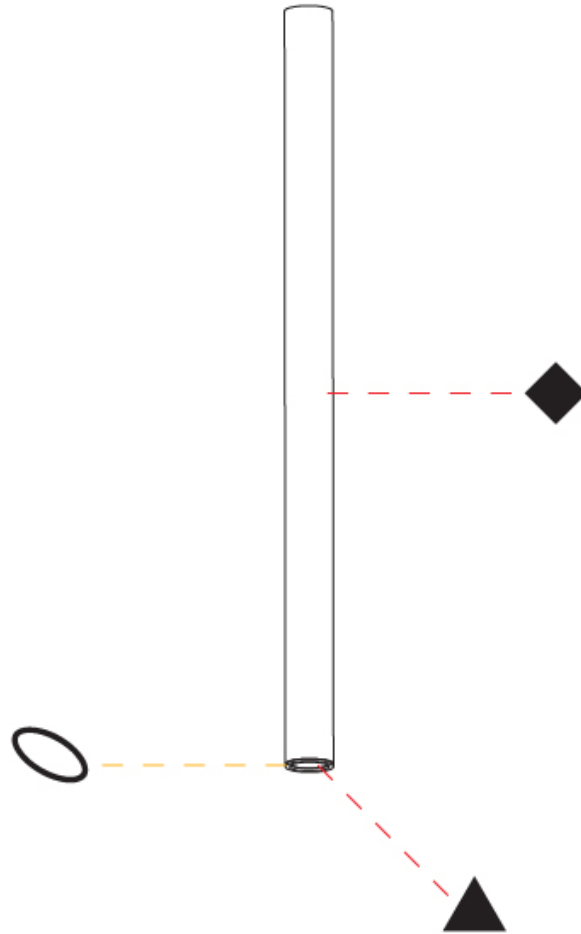

A380208-

PROJECT

TYPE

SPECIFIER

QUANTITY

DATE

A