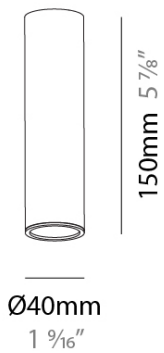

1. To build a product code in our configurator select the specify button on the base model # product page
2. To build a manual product code on this datasheet choose from the options listed below in blue font and add the suffix to the base model #

GENERAL

Series: Minimal Track
Brand: Prolicht
Division: Architectural
Mounting Type: Track
Mounting Location: Ceiling
Subcategory: Modular

PHYSICAL

Shape: Cylinder
Diameter (mm): 40
Diameter (in): 1 9/16
Height (mm): 150
Height (in): 5 7/8
Light Distribution: Direct
Weight (kg): 0.293
Weight (lbs): 0.646
Fixture Finish: SSR / BKV / CWI / CRY / HAB / UFT / ITA / RUA / FTG / MYG / LOD / PUS / FRO / FUP / KIA / POP / BLS / SPG / MEY / GOH / GUM / CHC / COM / ABZ / JAG / OBR / MOS / ROR
Accent Finish: OPL / YEL / ORA / RED / BLU / GRN
Fixture Material: Aluminum

ELECTRICAL

Lamp Type: LED (Zhaga Standard)
Input Wattage (W): 9
Dimming: Non-Dimmable
Driver Included: No
Driver Location: Remote
Driver Type: Constant Voltage - 120/277Vac
Driver Class: Class 2
Input Voltage (V): 48
Constant Current (MA): 500
Upon Request: DALI

LED

Color Temperature (°K): 2700 / 3000 / 4000
Max. Delivered Lumen (lm): 752 - 782 / 787 - 818 / 834 - 868
Nominal Lumen (lm): 969.41 / 1014 / 1075.27
CRI: >90 CRI
Lamp Life (hrs): 50000

OPTICAL

Optic°: 44 / 55
Beam Angle: 40 / 52
Adjustability: Fixed

RATINGS AND CERTIFICATIONS

Certified By: Certified for North American Standards
IP rating: IP20