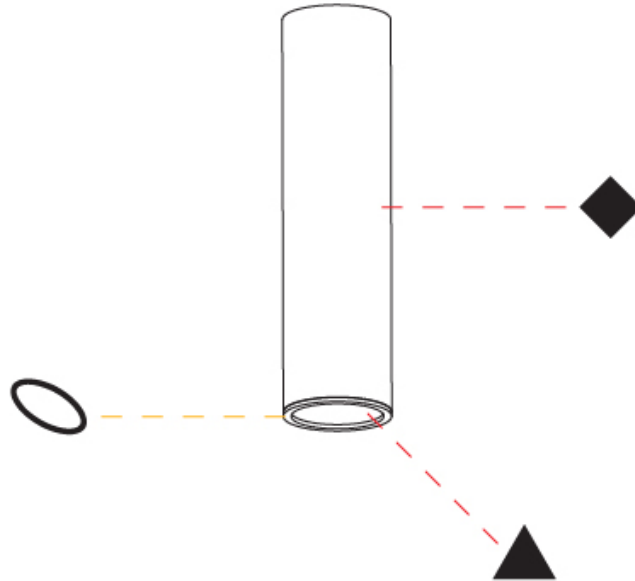

MINIMAL TRACK TRACK

A380212-

PROJECT

TYPE

SPECIFIER

QUANTITY

DATE

A