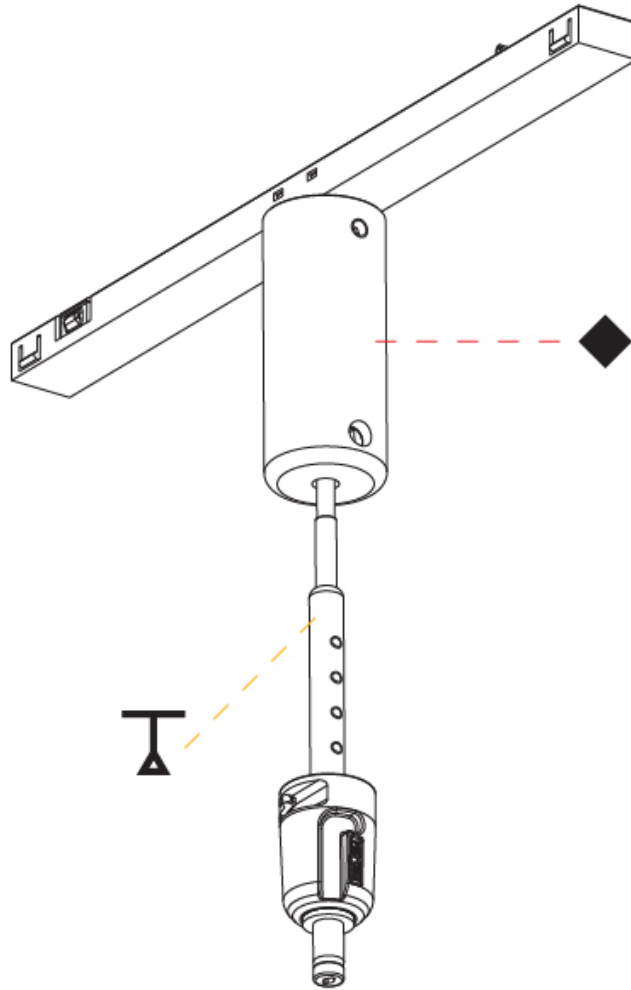

MINIMAL TRACK TRACK

A380214-

PROJECT _____

TYPE _____

SPECIFIER _____

QUANTITY _____

DATE _____

A