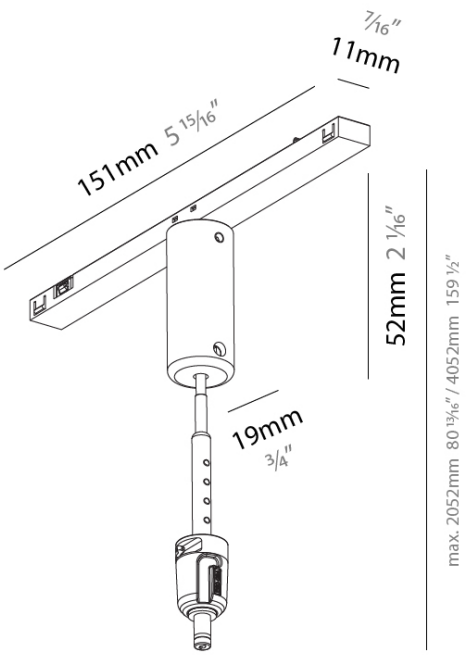

MINIMAL TRACK TRACK

A380214-

base number   LED   Finishes   Cable
Dimming   (Diamond)   Color/Length

PROJECT
TYPE
SPECIFIER
QUANTITY
DATE

DESCRIPTION

Plug Connector - 2000mm or 4000mm Cable

1. To build a product code in our configurator select the specify button on the base model # product page
2. To build a manual product code on this datasheet choose from the options listed below in blue font and add the suffix to the base model #

GENERAL
Series: Minimal Track
Brand: Prolight
Division: Architectural
Mounting Type: Track
Mounting Location: Ceiling
Subcategory: Modular

PHYSICAL
Length (mm): 151
Length (in): 5 15/16
Width (mm): 19
Width (in): 3/4
Height (mm): 52
Height (in): 2 1/16
Max. Overall Height (mm): 2052 / 4052
Max. Overall Height (in): 80 13/16
Weight (kg): 0.112
Weight (lbs): 0.247
Fixture Finish: SSR / BKV / CWI / CRY / HAB / UFT / ITA / RUA / FTG / MYG / LOD / PUS / FRO / FUP / KIA / POP / BLS / SPG / MEY / GOH / GUM / CHC / COM / ABZ / JAG / OBR / MOS / ROR
Accent Finish: BLK / WHI / ORA / RED / GRN
Fixture Material: Aluminum
Cable Details: 2000mm / 78 3/4" or 4000 / 157 1/2" Cable

OPTICAL
Adjustability: Fixed

RATINGS AND CERTIFICATIONS
Certified By: Certified for North American Standards
IP rating: IP20