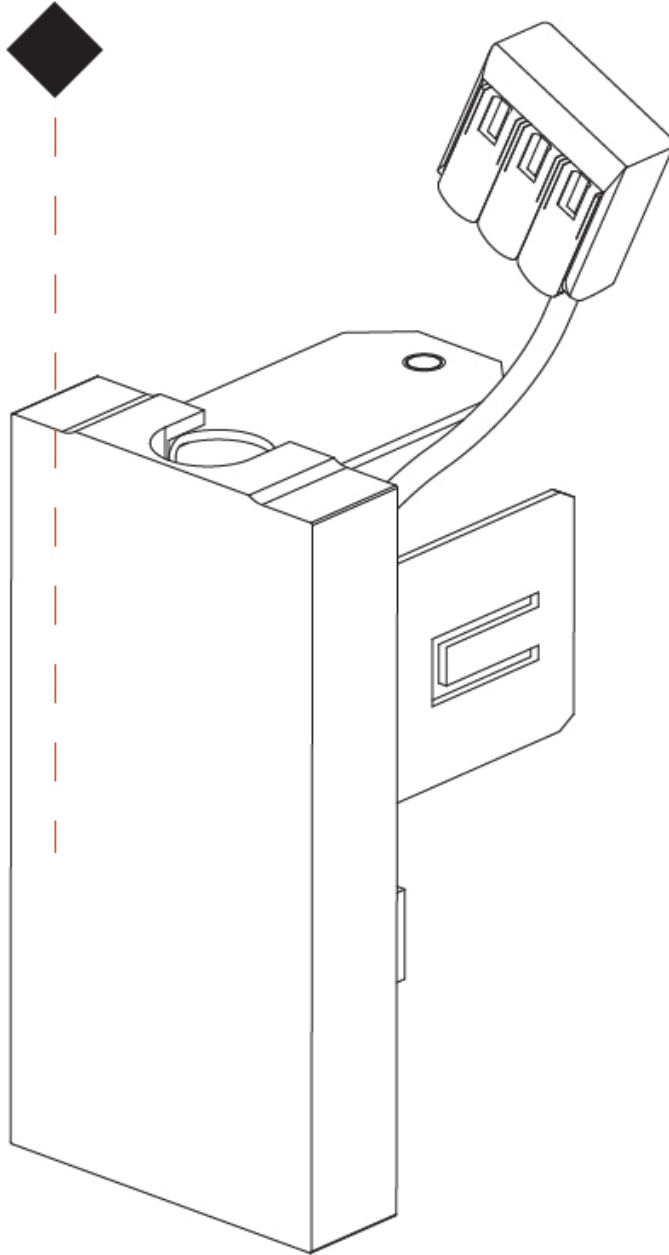

PROJECT	_____
TYPE	_____
SPECIFIER	_____
QUANTITY	_____
DATE	_____

A380247-

A