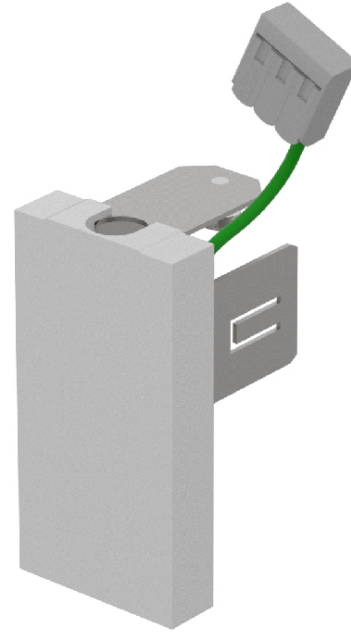

PROJECT	_____
TYPE	_____
SPECIFIER	_____
QUANTITY	_____
DATE	_____

A380247-

base number   Finishes
(Diamond)

DESCRIPTION

Idaho 40 / Hypro 40 - Surface End Cap

1. To build a product code in our configurator select the specify button on the base model # product page
2. To build a manual product code on this datasheet choose from the options listed below in blue font and add the suffix to the base model #

GENERAL

Partner: Prolicht
Division: Architectural

PHYSICAL

Shape: Rectangle
Length (mm): 38
Length (in): 1 1/2
Width (mm): 12
Width (in): 1/2
Height (mm): 76
Height (in): 3
Weight (kg): 0.046
Weight (lbs): .10

Fixture Finish: SSR / BKV / CWI / CRY / HAB / UFT / ITA / RUA / FTG / MYG / LOD / PUS / FRO / FUP / KIA / POP / BLS / SPG / MEY / GOH / CHC / COM / ABZ / JAG / OBR / MOS / ROR
Fixture Material: Aluminum

RATINGS AND CERTIFICATIONS

Certified By: Certified for North American Standards
IP rating: IP20