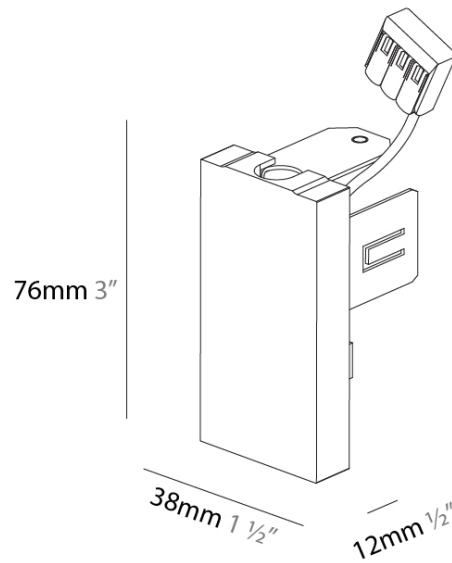

PROJECT	_____
TYPE	_____
SPECIFIER	_____
QUANTITY	_____
DATE	_____

A380247-

base number   Finishes
(Diamond)

DESCRIPTION

Idaho 40 / Hypro 40 - Surface End Cap

1. To build a product code in our configurator select the specify button on the base model # product page
2. To build a manual product code on this datasheet choose from the options listed below in blue font and add the suffix to the base model #

GENERAL

Partner: Prolicht
Division: Architectural

PHYSICAL

Shape: Rectangle
Length (mm): 38
Length (in): 1 1/2
Width (mm): 12
Width (in): 1/2
Height (mm): 76
Height (in): 3
Weight (kg): 0.046
Weight (lbs): .10

Fixture Finish: SSR / BKV / CWI / CRY / HAB / UFT / ITA / RUA / FTG / MYG / LOD / PUS / FRO / FUP / KIA / POP / BLS / SPG / MEY / GOH / CHC / COM / ABZ / JAG / OBR / MOS / ROR
Fixture Material: Aluminum

RATINGS AND CERTIFICATIONS

Certified By: Certified for North American Standards
IP rating: IP20