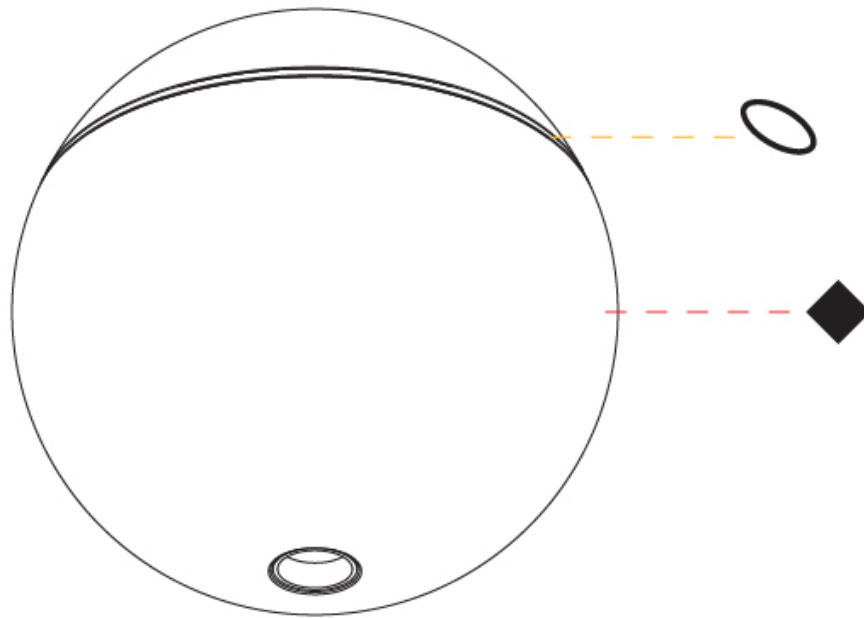

SNOOKER

A380250-

PROJECT	_____
TYPE	_____
SPECIFIER	_____
QUANTITY	_____
DATE	_____