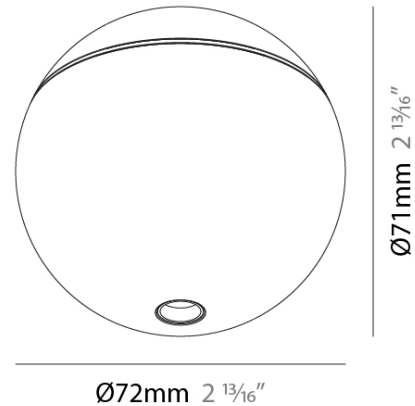

DESCRIPTION
Snooker - Insert for Hypro 40 X - Suspension - 6.4W LED - 2700K / 3000K / 3500K / 4000K, CRI90, Shine Ring - Optic: 32° / 58°

1. To build a product code in our configurator select the specify button on the base model # product page
2. To build a manual product code on this datasheet choose from the options listed below in blue font and add the suffix to the base model #

GENERAL

Series: Snooker
Brand: Prolicht
Division: Architectural

PHYSICAL

Shape: Sphere
Diameter (mm): 72
Diameter (in): 2 ¹³/₁₆
Height (mm): 71
Height (in): 2 ¹³/₁₆
Weight (kg): 0.26

Fixture Finish: SSR / BKV / CWI / CRY / HAB / UFT / ITA / RUA / FTG / MYG / LOD / PUS / FRO / FUP / KIA / POP / BLS / SPG / MEY / GOH / GUM / CHC / COM / ABZ / JAG / OBR / MOS / ROR

Accent Finish: OPL / YEL / ORA / RED / BLU / GRN
Fixture Material: Glass / Aluminum

ELECTRICAL

Lamp Type: LED (Zhaga Standard)
Input Wattage (W): 6
Total Output Wattage (W): 5.4
Dimming: Non-Dimmable / 0-10V Dimming
Driver Included: Yes
Driver Location: Integrated
Driver Type: Constant Current - 120Vac
Driver Class: Class 2
Input Voltage (V): 120
Constant Current (mA): 500

LED

Color Temperature (°K): 2700 / 3000 / 3500 / 4000
Max. Delivered Lumen (lm): 284 / 300 / 319 / 325
Nominal Lumen (lm): 461 / 487 / 517 / 528
CRI: >90 CRI
Lamp Life (hrs): 50000

OPTICAL

Optic°: 32 / 58

RATINGS AND CERTIFICATIONS

Certified By: Certified for North American Standards
IP rating: IP20