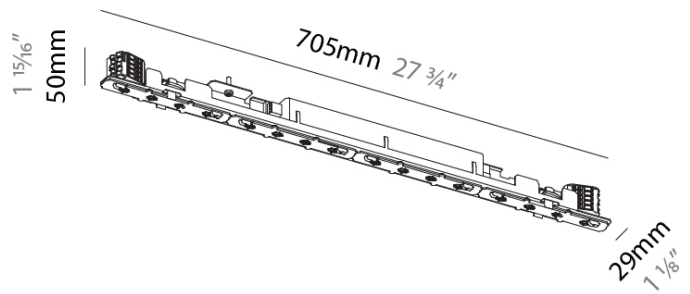

PROJECT	
TYPE	
SPECIFIER	
QUANTITY	
DATE	

HYPRO 40

A380258-

base number   LED   Color   Diffuser
Dimming   Temperature

DESCRIPTION
Hypline 40 - Linear Insert 705mm / 27 3/4" for HYPRO 40 Recessed: LED 17W Max. - CRI 90 - Non-Dimming / 0-10V Dimming - 2700K / 3000K / 3500K / 4000K

1. To build a product code in our configurator select the specify button on the base model # product page
2. To build a manual product code on this datasheet choose from the options listed below in blue font and add the suffix to the base model #

GENERAL

Series: Hypro
Subseries: Hypro 40
Partner: Prolicht
Division: Architectural
Light Distribution: Direct

PHYSICAL

Shape: Rectangle
Length (mm): 705
Length (in): 27 3/4
Width (mm): 29
Width (in): 1 1/8
Height (mm): 50
Height (in): 1 15/16
Fixture Material: Metal

ELECTRICAL

Lamp Type: LED (Zhaga Standard)
Input Wattage (W): 15.6
Total Output Wattage (W): 14.2
Dimming: [Non-Dimmable / 0-10V Dimming](#)
Driver Included: Yes
Driver Location: Integrated
Driver Type: Constant Current - Universal
Driver Class: Class 2
Input Voltage (V): 120 - 277
Constant Current (MA): 350

LED

[Color Temperature (°K): 2700 / 3000 / 3500 / 4000](#)
Max. Delivered Lumen (lm): 1233 / 1281 / 1338 / 1365
Nominal Lumen (lm): 2028 / 2107 / 2199 / 2244
CRI: >90 CRI
Lamp Life (hrs): 50000

RATINGS AND CERTIFICATIONS

Certified By: Certified for North American Standards
IP rating: IP20