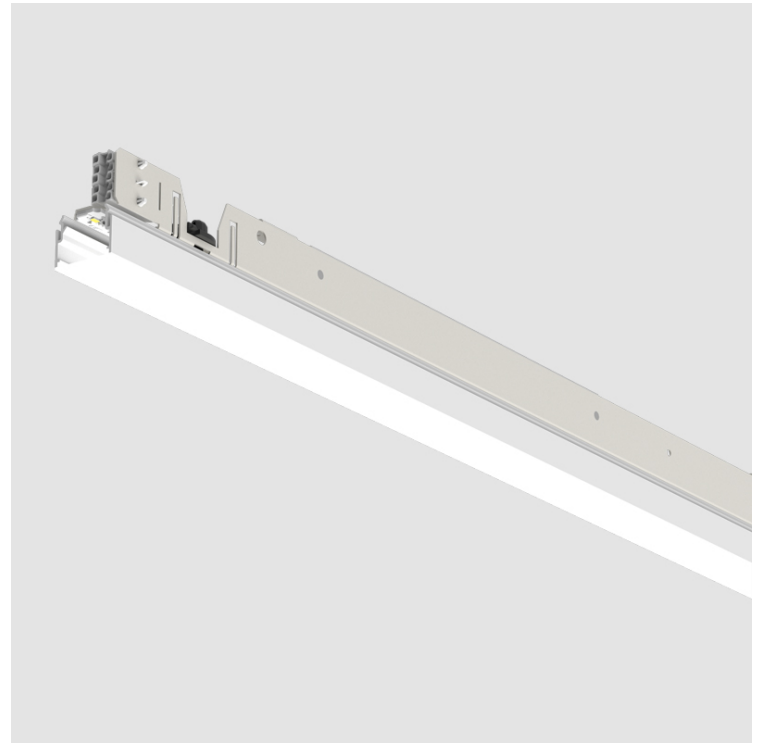

PROJECT	
TYPE	
SPECIFIER	
QUANTITY	
DATE	

HYPRO 40

A380258-

base number   LED   Color   Diffuser
Dimming   Temperature

DESCRIPTION
Hypline 40 - Linear Insert 705mm / 27 3/4" for HYPRO 40 Recessed: LED 17W Max. - CRI 90 - Non-Dimming / 0-10V Dimming - 2700K / 3000K / 3500K / 4000K

1. To build a product code in our configurator select the specify button on the base model # product page
2. To build a manual product code on this datasheet choose from the options listed below in blue font and add the suffix to the base model #

GENERAL

Series: Hypro
Subseries: Hypro 40
Partner: Prolicht
Division: Architectural
Light Distribution: Direct

PHYSICAL

Shape: Rectangle
Length (mm): 705
Length (in): 27 3/4
Width (mm): 29
Width (in): 1 1/8
Height (mm): 50
Height (in): 1 15/16
Fixture Material: Metal

ELECTRICAL

Lamp Type: LED (Zhaga Standard)
Input Wattage (W): 15.6
Total Output Wattage (W): 14.2
Dimming: [Non-Dimmable / 0-10V Dimming](#)
Driver Included: Yes
Driver Location: Integrated
Driver Type: Constant Current - Universal
Driver Class: Class 2
Input Voltage (V): 120 - 277
Constant Current (MA): 350

LED

[Color Temperature (°K): 2700 / 3000 / 3500 / 4000](#)
Max. Delivered Lumen (lm): 1233 / 1281 / 1338 / 1365
Nominal Lumen (lm): 2028 / 2107 / 2199 / 2244
CRI: >90 CRI
Lamp Life (hrs): 50000

RATINGS AND CERTIFICATIONS

Certified By: Certified for North American Standards
IP rating: IP20