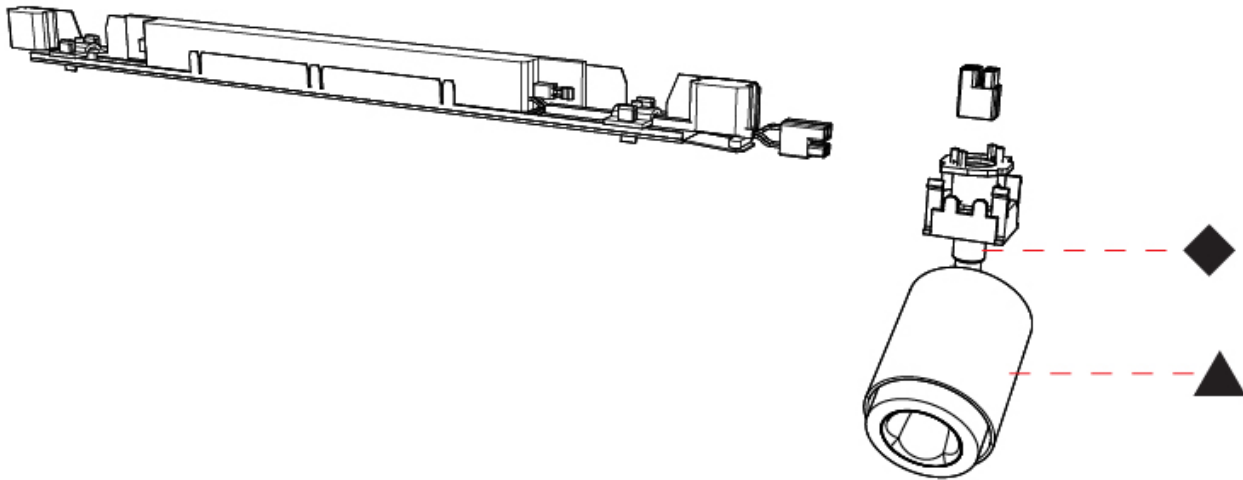

OIKO PRO IN

A380283-

PROJECT

TYPE

SPECIFIER

QUANTITY

DATE

A