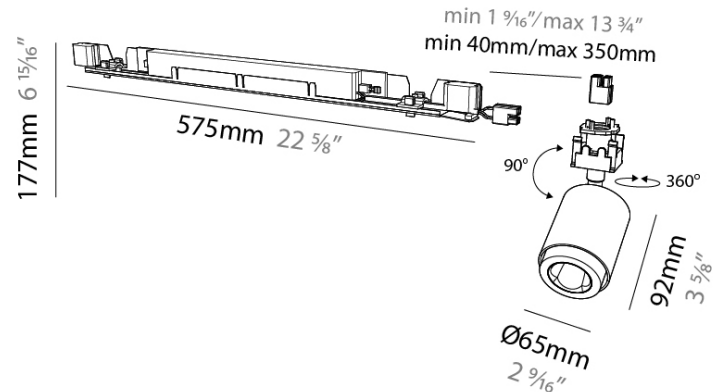

DESCRIPTION
Oiko Pro In - Ø65mm / 2-1/2" Track Spot LED Insert for Hypro 40 Recessed: TW
2700K-6500K, 15W, Max. 1081lm, CRI90, 36°, DALI Dimming

1. To build a product code in our configurator select the specify button on the base model # product page
2. To build a manual product code on this datasheet choose from the options listed below in blue font and add the suffix to the base model #

GENERAL

Series: Oiko Pro
Subseries: Oiko Pro In
Partner: Prolicht
Division: Architectural
Light Distribution: Direct

PHYSICAL

Aperture Sizes - Downlights: 1"
Shape: Cylinder
Length (mm): 700
Length (in): 27 9/16
Width (mm): 65
Width (in): 2 9/16
Height (mm): 177
Height (in): 6 15/16
Weight (kg): 0.661
Fixture Finish: SSR / BKV / CWI / CRY / HAB / UFT / ITA / RUA / FTG / MYG / LOD / PUS / FRO / FUP / KIA / POP / BLS / SPG / MEV / GOH / CHC / COM / ABZ / JAG / OBR / MOS / ROR
Fixture Material: Metal

ELECTRICAL

Lamp Type: LED (Zhaga Standard)
Input Wattage (W): 14
Total Output Wattage (W): 12.7
Dimming: Dali Dimming
Driver Included: Yes
Driver Location: Integrated
Driver Type: Constant Current - Universal
Driver Class: Class 2
Input Voltage (V): 120 - 277

LED

Color Temperature (°K): 2700-6500 Tunable White
Max. Delivered Lumen (lm): 919 - 1081
CRI: >90 CRI
Lamp Life (hrs): 50000

OPTICAL

Beam Angle: 36
Adjustability: Rotational 350°; Tilt 90°

RATINGS AND CERTIFICATIONS

Certified By: Certified for North American Standards
IP rating: IP20