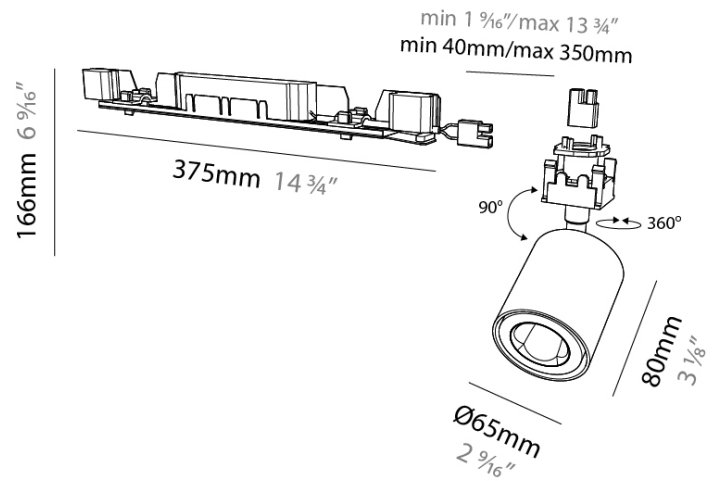

1. To build a product code in our configurator select the specify button on the base model # product page
2. To build a manual product code on this datasheet choose from the options listed below in blue font and add the suffix to the base model #

GENERAL

Series: Oiko Pro
Subseries: Oiko Pro In
Brand: Prolicht
Division: Architectural

PHYSICAL

Shape: Cylinder
Length (mm): 482
Length (in): 19
Width (mm): 65
Width (in): 2 9/16
Height (mm): 166
Height (in): 6 9/16
Light Distribution: Direct
Weight (kg): 0.661
Fixture Finish: SSR / BKV / CWI / CRY / HAB / UFT / ITA / RUA / FTG / MYG / LOD / PUS / FRO / FUP / KIA / POP / BLS / SPG / MEY / GOH / GUM / CHC / COM / ABZ / JAG / OBR / MOS / ROR
Fixture Material: Metal

ELECTRICAL

Lamp Type: LED (Zhaga Standard)
Input Wattage (W): 19.9
Total Output Wattage (W): 18.1
Dimming: Non-Dimmable / 0-10V Dimming
Driver Included: Yes
Driver Location: Integrated
Driver Type: Constant Current - Universal
Driver Class: Class 2
Input Voltage (V): 120 - 277
Constant Current (MA): 500

LED

Color Temperature (°K): 2700 / 3000 / 3500 / 4000
Max. Delivered Lumen (lm): 1547 / 1665 / 1724 / 1759
Nominal Lumen (lm): 1905 / 2050 / 2123 / 2166
CRI: >90 CRI
Lamp Life (hrs): 50000

OPTICAL

Beam Angle: 50
Adjustability: Rotational 350°; Tilt 90°

RATINGS AND CERTIFICATIONS

Certified By: Certified for North American Standards
IP rating: IP20