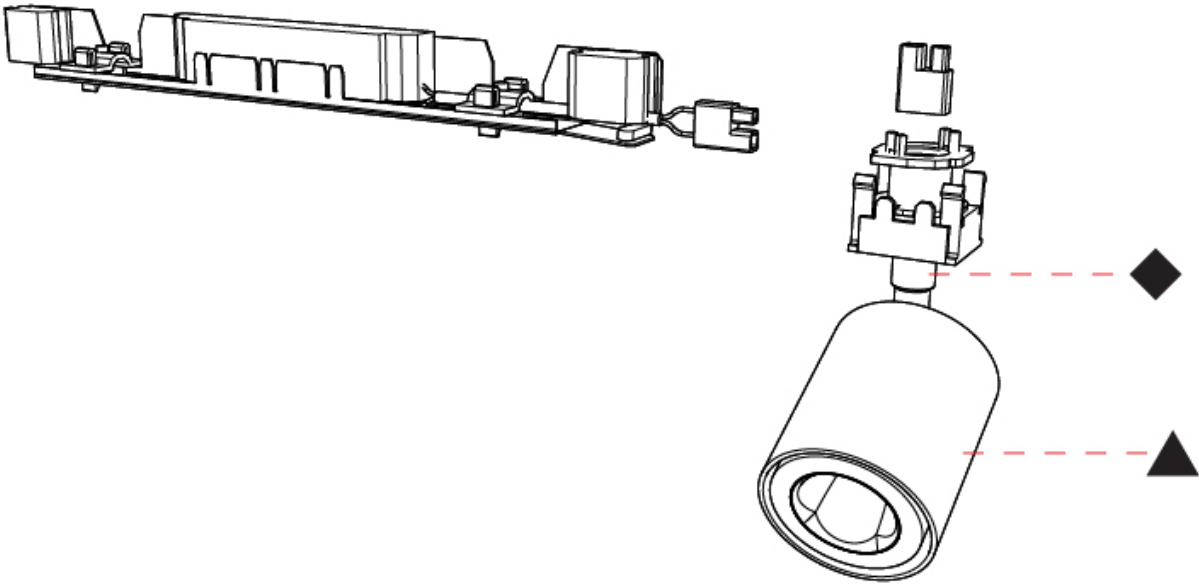

OIKO PRO IN

A380284-

PROJECT	_____
TYPE	_____
SPECIFIER	_____
QUANTITY	_____
DATE	_____