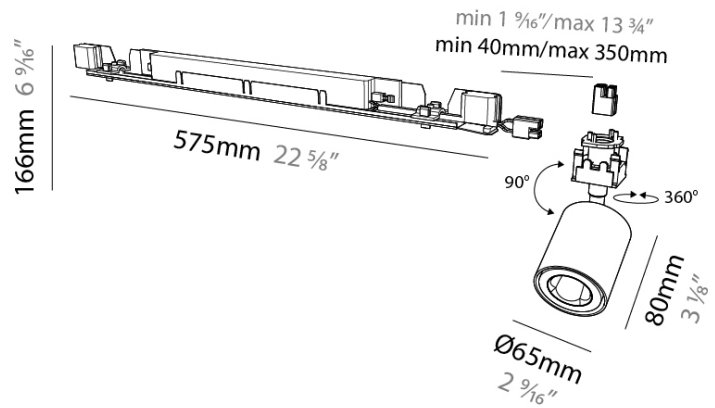

DESCRIPTION
Oiko Pro In - Ø65mm / 2-1/2" Track Spot LED Insert for Hypro 40 Recessed: TW
2700K-6500K, 15W, Max. 1081lm, CRI90, 50°, DALI Dimming

1. To build a product code in our configurator select the specify button on the base model # product page
2. To build a manual product code on this datasheet choose from the options listed below in blue font and add the suffix to the base model #

GENERAL

Series: Oiko Pro
Subseries: Oiko Pro In
Partner: Prolight
Division: Architectural
Light Distribution: Direct

PHYSICAL

Aperture Sizes - Downlights: 1"
Shape: Cylinder
Length (mm): 700
Length (in): 27 9/16
Width (mm): 65
Width (in): 2 9/16
Height (mm): 166
Height (in): 6 9/16
Weight (kg): 0.661
Fixture Finish: SSR / BKV / CWI / CRY / HAB / UFT / ITA / RUA / FTG / MYG / LOD / PUS / FRO / FUP / KIA / POP / BLS / SPG / MEV / GOH / CHC / COM / ABZ / JAG / OBR / MOS / ROR
Fixture Material: Metal

ELECTRICAL

Lamp Type: LED (Zhaga Standard)
Input Wattage (W): 14
Total Output Wattage (W): 12.7
Dimming: Dali Dimming
Driver Included: Yes
Driver Location: Integrated
Driver Type: Constant Current - Universal
Driver Class: Class 2
Input Voltage (V): 120 - 277

LED

Color Temperature (°K): 2700-6500 Tunable White
Max. Delivered Lumen (lm): 919 - 1081
CRI: >90 CRI
Lamp Life (hrs): 50000

OPTICAL

Beam Angle: 50
Adjustability: Rotational 350°; Tilt 90°

RATINGS AND CERTIFICATIONS

Certified By: Certified for North American Standards
IP rating: IP20