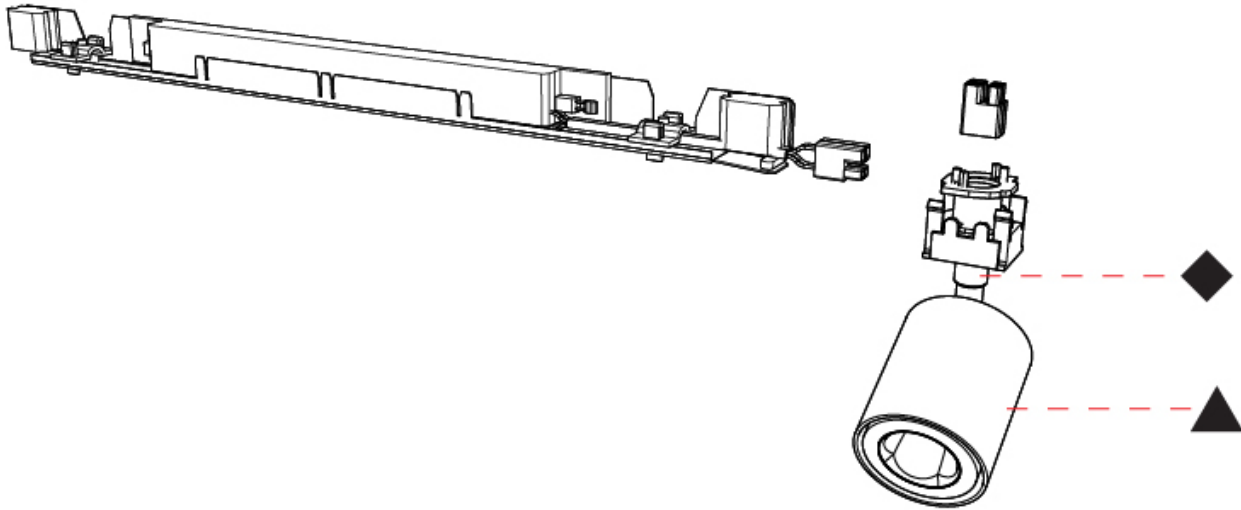

OIKO PRO IN

A380285-

PROJECT

TYPE

SPECIFIER

QUANTITY

DATE

A