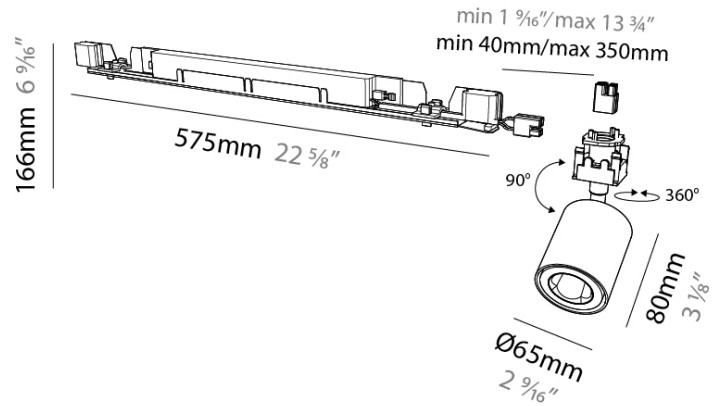

DESCRIPTION
Oiko Pro In - Ø65mm / 2-1/2" Track Spot LED Insert for Hypro 40 Recessed: TW
2700K-6500K, 15W, Max. 1081lm, CRI90, 50°, DALI Dimming

1. To build a product code in our configurator select the specify button on the base model # product page
2. To build a manual product code on this datasheet choose from the options listed below in blue font and add the suffix to the base model #

GENERAL

Series: Oiko Pro
Subseries: Oiko Pro In
Partner: Prolight
Division: Architectural
Light Distribution: Direct

PHYSICAL

Aperture Sizes - Downlights: 1"
Shape: Cylinder
Length (mm): 700
Length (in): 27 9/16
Width (mm): 65
Width (in): 2 9/16
Height (mm): 166
Height (in): 6 9/16
Weight (kg): 0.661
Fixture Finish: SSR / BKV / CWI / CRY / HAB / UFT / ITA / RUA / FTG / MYG / LOD / PUS / FRO / FUP / KIA / POP / BLS / SPG / MEV / GOH / CHC / COM / ABZ / JAG / OBR / MOS / ROR
Fixture Material: Metal

ELECTRICAL

Lamp Type: LED (Zhaga Standard)
Input Wattage (W): 14
Total Output Wattage (W): 12.7
Dimming: Dali Dimming
Driver Included: Yes
Driver Location: Integrated
Driver Type: Constant Current - Universal
Driver Class: Class 2
Input Voltage (V): 120 - 277

LED

Color Temperature (°K): 2700-6500 Tunable White
Max. Delivered Lumen (lm): 919 - 1081
CRI: >90 CRI
Lamp Life (hrs): 50000

OPTICAL

Beam Angle: 50
Adjustability: Rotational 350°; Tilt 90°

RATINGS AND CERTIFICATIONS

Certified By: Certified for North American Standards
IP rating: IP20