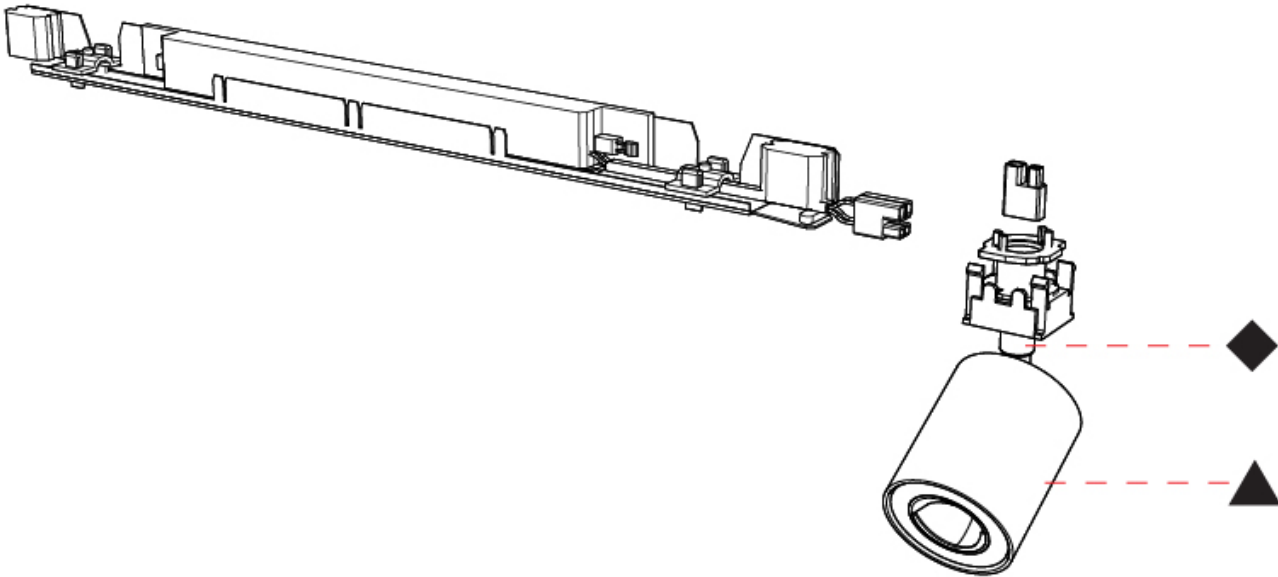

OIKO PRO IN

A380289-

PROJECT	_____
TYPE	_____
SPECIFIER	_____
QUANTITY	_____
DATE	_____