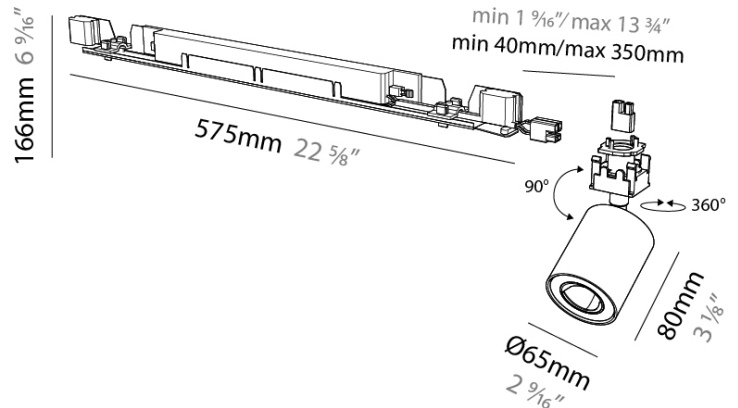

GENERAL

Series: Oiko Pro
Subseries: Oiko Pro In
Partner: Prolight
Division: Architectural
Light Distribution: Direct

PHYSICAL

Aperture Sizes - Downlights: 1"
Shape: Cylinder
Length (mm): 700
Length (in): 27 9/16
Width (mm): 65
Width (in): 2 9/16
Height (mm): 166
Height (in): 6 9/16
Weight (kg): 0.657

LED

Color Temperature (°K): 2700-6500 Tunable White
Max. Delivered Lumen (lm): 988 - 1162
CRI: >90 CRI
Lamp Life (hrs): 50000

OPTICAL

Adjustability: Rotational 350°; Tilt 90°

RATINGS AND CERTIFICATIONS

Certified By: Certified for North American Standards
IP rating: IP20