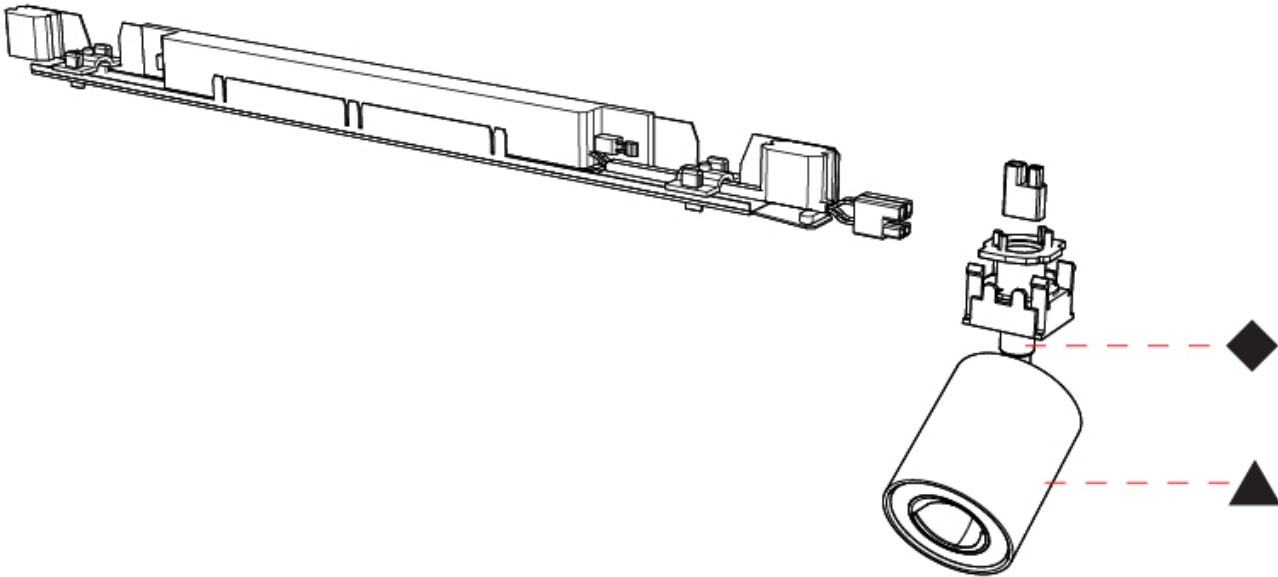

OIKO PRO IN

A380289-

PROJECT _____

TYPE _____

SPECIFIER _____

QUANTITY _____

DATE _____