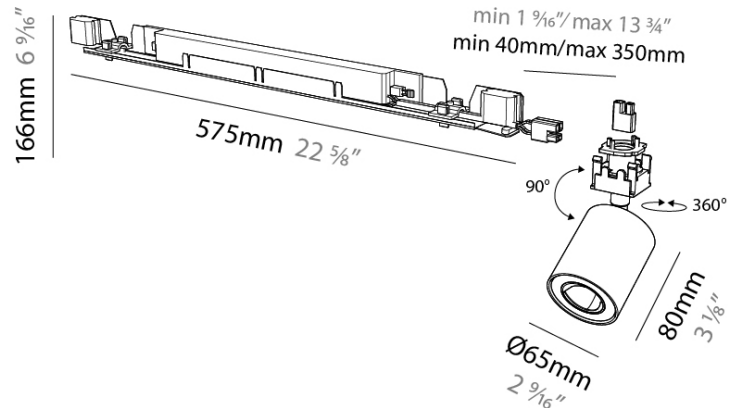

DESCRIPTION
Oiko Pro In - Ø65mm / 2-1/2" Track Spot LED Insert for Hypo 40 Recessed: TW 2700K-6500K, 15W, Max. 1460lm, CRI90, Wallwash, DALI Dimming

1. To build a product code in our configurator select the specify button on the base model # product page
2. To build a manual product code on this datasheet choose from the options listed below in blue font and add the suffix to the base model #

GENERAL

Series: Oiko Pro
Subseries: Oiko Pro In
Partner: Prolicht
Division: Architectural
Light Distribution: Direct

PHYSICAL

Aperture Sizes - Downlights: 1"
Shape: Cylinder
Length (mm): 700
Length (in): 27 9/16
Width (mm): 65
Width (in): 2 9/16
Height (mm): 166
Height (in): 6 9/16
Weight (kg): 0.657
Fixture Finish: SSR / BKV / CWI / CRY / HAB / UFT / ITA / RUA / FTG / MYG / LOD / PUS / FRO / FUP / KIA / POP / BLS / SPG / MEY / GOH / CHC / COM / ABZ / JAG / OBR / MOS / ROR
Fixture Material: Metal

ELECTRICAL

Lamp Type: LED (Zhaga Standard)
Input Wattage (W): 14
Total Output Wattage (W): 12.7
Dimming: Dali Dimming
Driver Included: Yes
Driver Location: Integrated
Driver Type: Constant Current - Universal
Driver Class: Class 2
Input Voltage (V): 120 - 277

LED

Color Temperature (°K): 2700-6500 Tunable White
Max. Delivered Lumen (lm): 988 - 1162
CRI: >90 CRI
Lamp Life (hrs): 50000

OPTICAL

Adjustability: Rotational 350°; Tilt 90°

RATINGS AND CERTIFICATIONS

Certified By: Certified for North American Standards
IP rating: IP20