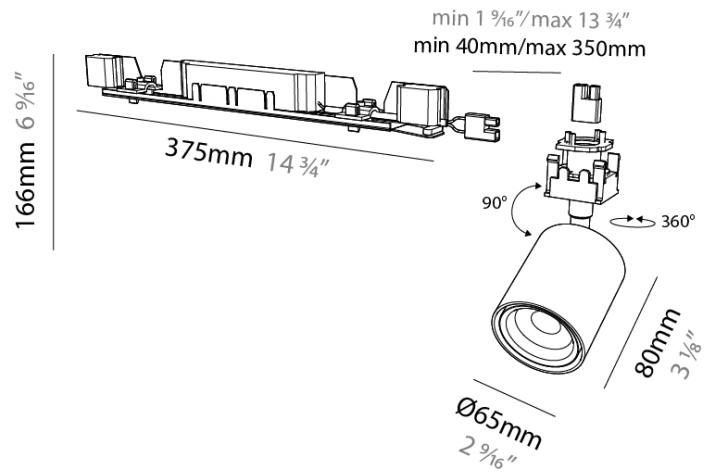

1. To build a product code in our configurator select the specify button on the base model # product page
2. To build a manual product code on this datasheet choose from the options listed below in blue font and add the suffix to the base model #

GENERAL

Series: Oiko Pro
Subseries: Oiko Pro In
Partner: Prolicht
Division: Architectural
Light Distribution: Direct

PHYSICAL

Aperture Sizes - Downlights: 1"
Shape: Cylinder
Length (mm): 482
Length (in): 19
Width (mm): 65
Width (in): 2 9/16
Height (mm): 166
Height (in): 6 5/16
Weight (kg): 0.665
Fixture Finish: SSR / BKV / CWI / CRY / HAB / UFT / ITA / RUA / FTG / MYG / LOD / PUS / FRO / FUP / KIA / POP / BLS / SPG / MEY / GOH / CHC / COM / ABZ / JAG / OBR / MOS / ROR
Fixture Material: Metal

ELECTRICAL

Lamp Type: LED (Zhaga Standard)
Input Wattage (W): 20.5
Total Output Wattage (W): 18.6
Dimming: Non-Dimmable / 0-10V Dimming
Driver Included: Yes
Driver Location: Integrated
Driver Type: Constant Current - Universal
Driver Class: Class 2
Input Voltage (V): 120 - 277
Constant Current (MA): 500

LED

Color Temperature (°K): 2700 / 3000 / 3500 / 4000
Max. Delivered Lumen (lm): 1278 / 1377 / 1432 / 1461
Nominal Lumen (lm): 1668 / 1797 / 1905 / 1907
CRI: >90 CRI
Lamp Life (hrs): 50000

OPTICAL

Beam Angle: 14
Adjustability: Rotational 350°; Tilt 90°

RATINGS AND CERTIFICATIONS

Certified By: Certified for North American Standards
IP rating: IP20