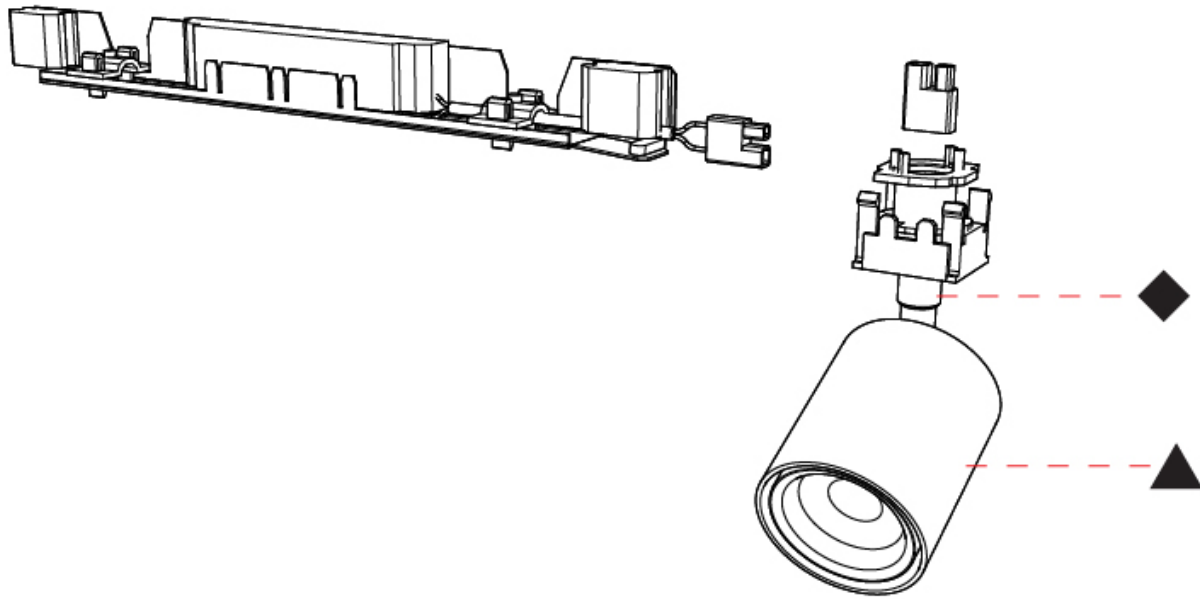

OIKO PRO IN

A380290-

PROJECT	_____
TYPE	_____
SPECIFIER	_____
QUANTITY	_____
DATE	_____