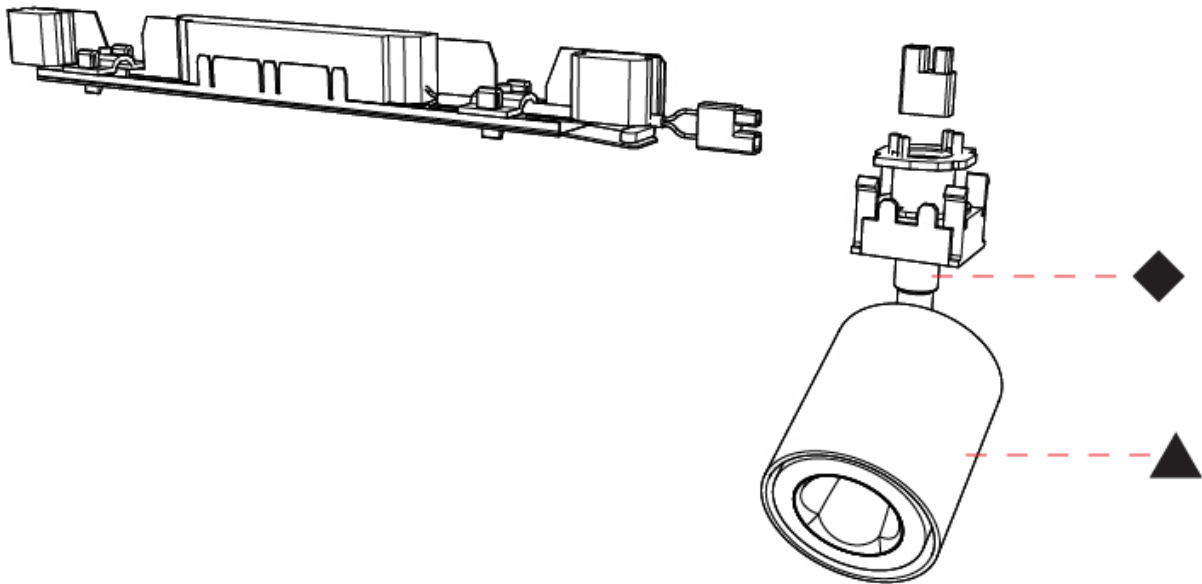

OIKO PRO IN

A380293-

PROJECT

TYPE

SPECIFIER

QUANTITY

DATE

A