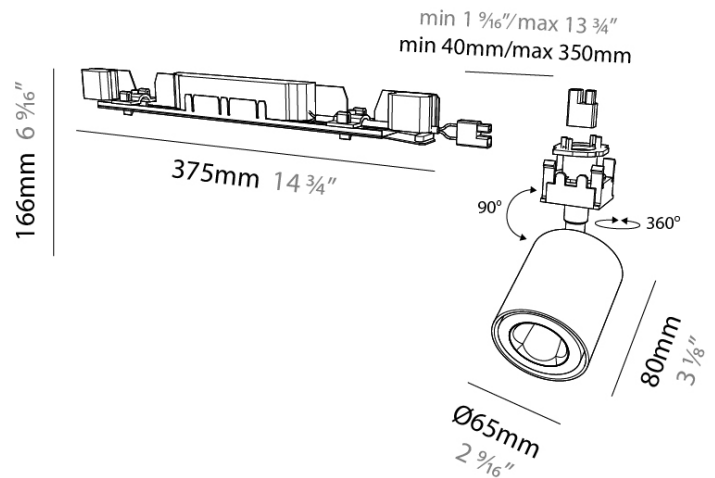

1. To build a product code in our configurator select the specify button on the base model # product page
2. To build a manual product code on this datasheet choose from the options listed below in blue font and add the suffix to the base model #

GENERAL

Series: Oiko Pro
Subseries: Oiko Pro In
Partner: Prolicht
Division: Architectural
Light Distribution: Direct

PHYSICAL

Aperture Sizes - Downlights: 1"
Shape: Cylinder
Length (mm): 482
Length (in): 19
Width (mm): 65
Width (in): 2 9/16
Height (mm): 166
Height (in): 6 5/16
Weight (kg): 0.661
Fixture Finish: SSR / BKV / CWI / CRY / HAB / UFT / ITA / RUA / FTG / MYG / LOD / PUS / FRO / FUP / KIA / POP / BLS / SPG / MEY / GOH / CHC / COM / ABZ / JAG / OBR / MOS / ROR
Fixture Material: Metal

ELECTRICAL

Lamp Type: LED (Zhaga Standard)
Input Wattage (W): 19.9
Total Output Wattage (W): 18.1
Dimming: Non-Dimmable / 0-10V Dimming
Driver Included: Yes
Driver Location: Integrated
Driver Type: Constant Current - Universal
Driver Class: Class 2
Input Voltage (V): 120 - 277
Constant Current (MA): 500

LED

Color Temperature (°K): 2700 / 3000 / 3500 / 4000
Max. Delivered Lumen (lm): 1547 / 1665 / 1724 / 1759
Nominal Lumen (lm): 1905 / 2050 / 2123 / 2166
CRI: >90 CRI
Lamp Life (hrs): 50000

OPTICAL

Beam Angle: 50
Adjustability: Rotational 350°; Tilt 90°

RATINGS AND CERTIFICATIONS

Certified By: Certified for North American Standards
IP rating: IP20