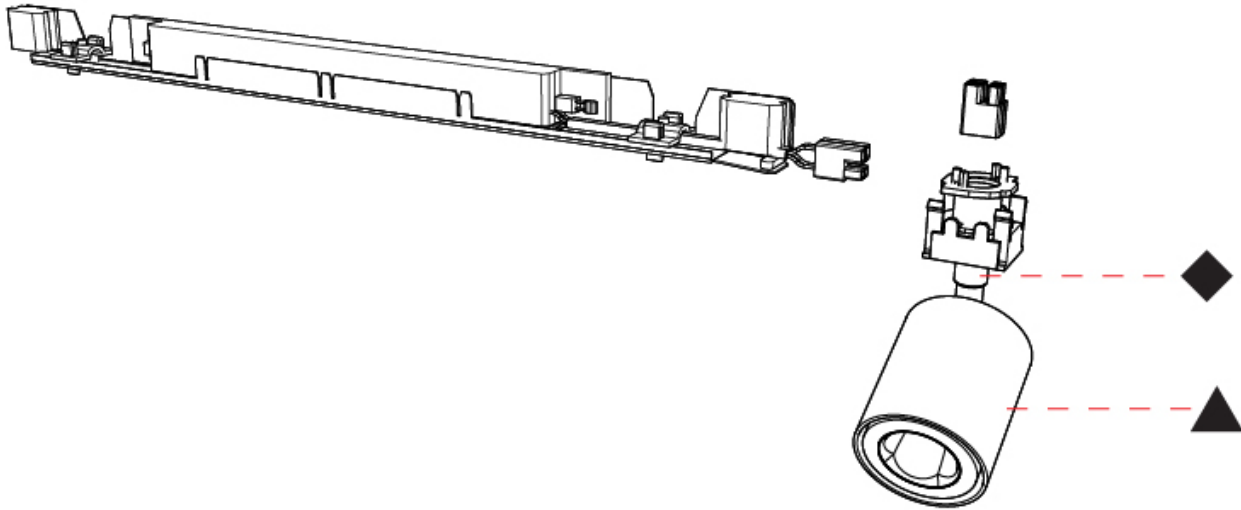

OIKO PRO IN

A380294-

PROJECT

TYPE

SPECIFIER

QUANTITY

DATE

A