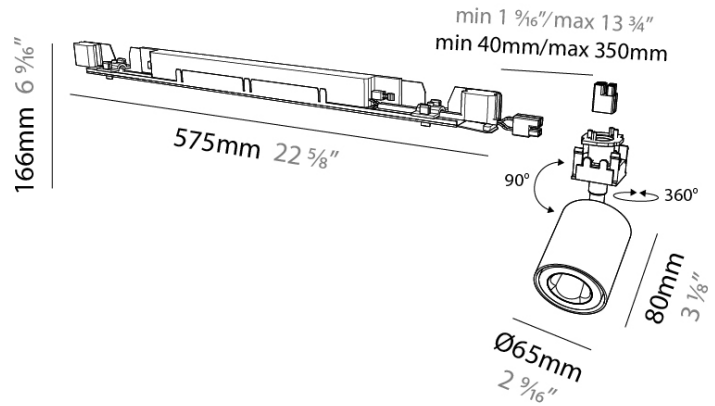

GENERAL

Series: Oiko Pro
Subseries: Oiko Pro In
Partner: Prolicht
Division: Architectural
Light Distribution: Direct

PHYSICAL

Aperture Sizes - Downlights: 1"
Shape: Cylinder
Length (mm): 700
Length (in): 27 9/16
Width (mm): 65
Width (in): 2 9/16
Height (mm): 166
Height (in): 6 9/16
Weight (kg): 0.657
Fixture Finish: SSR / BKV / CWI / CRY / HAB / UFT / ITA / RUA / FTG / MYG / LOD / PUS / FRO / FUP / KIA / POP / BLS / SPG / MEY / GOH / CHC / COM / ABZ / JAG / OBR / MOS / ROR
Fixture Material: Metal

LED

Color Temperature (°K): 2700-6500 Tunable White
Max. Delivered Lumen (lm): 1008 - 1181
CRI: >90 CRI
Lamp Life (hrs): 50000

OPTICAL

Adjustability: Rotational 350°; Tilt 90°

RATINGS AND CERTIFICATIONS

Certified By: Certified for North American Standards
IP rating: IP20