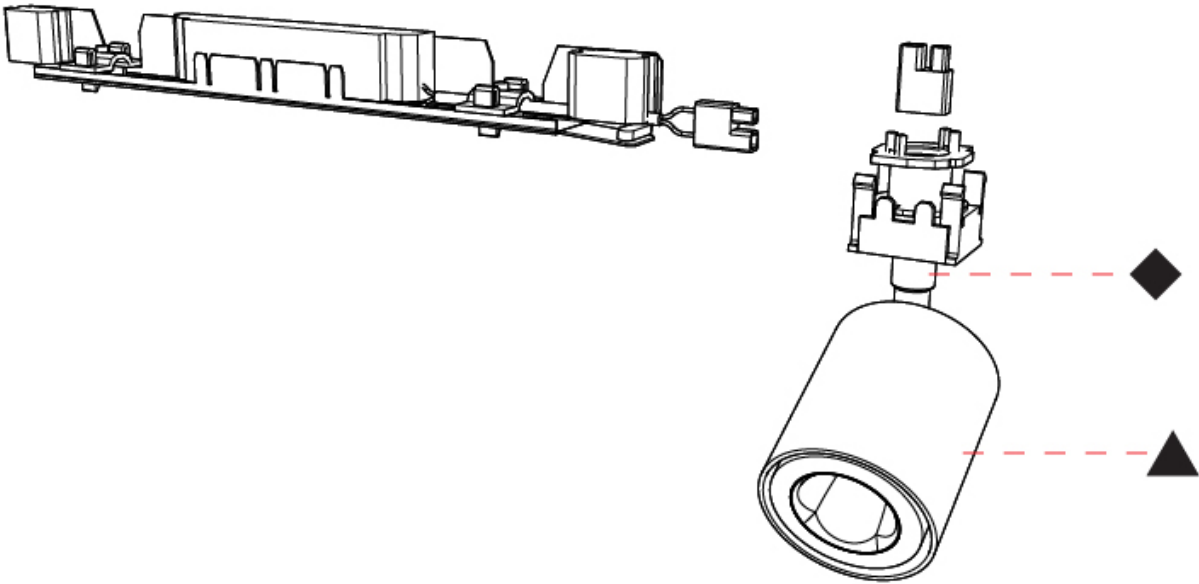

OIKO PRO IN

A380295-

PROJECT

TYPE

SPECIFIER

QUANTITY

DATE

A