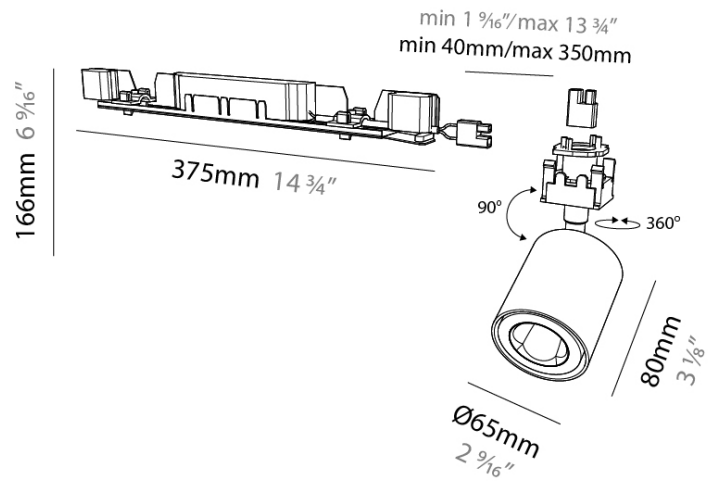

1. To build a product code in our configurator select the specify button on the base model # product page
2. To build a manual product code on this datasheet choose from the options listed below in blue font and add the suffix to the base model #

GENERAL

Series: Oiko Pro
Subseries: Oiko Pro In
Partner: Prolicht
Division: Architectural
Light Distribution: Direct

PHYSICAL

Aperture Sizes - Downlights: 1"
Shape: Cylinder
Length (mm): 482
Length (in): 19
Width (mm): 65
Width (in): 2 9/16
Height (mm): 166
Height (in): 6 9/16
Weight (kg): 0.661
Fixture Finish: [SSR / BKV / CWI / CRY / HAB / UFT / ITA / RUA / FTG / MYG / LOD / PUS / FRO / FUP / KIA / POP / BLS / SPG / MEY / GOH / CHC / COM / ABZ / JAG / OBR / MOS / ROR](#)
Fixture Material: Metal

ELECTRICAL

Lamp Type: LED (Zhaga Standard)
Input Wattage (W): 19.9
Total Output Wattage (W): 18.1
Dimming: [Non-Dimmable / 0-10V Dimming](#)
Driver Included: Yes
Driver Location: Integrated
Driver Type: Constant Current - Universal
Driver Class: Class 2
Input Voltage (V): 120 - 277
Constant Current (MA): 500

LED

Color Temperature (°K): [2700 / 3000 / 3500 / 4000](#)
Max. Delivered Lumen (lm): 1699 / 1829 / 1893 / 1932
Nominal Lumen (lm): 1905 / 1517 / 2123 / 2166
CRI: >90 CRI
Lamp Life (hrs): 50000

OPTICAL

Beam Angle: 60
Adjustability: Rotational 350°; Tilt 90°

RATINGS AND CERTIFICATIONS

Certified By: Certified for North American Standards
IP rating: IP20