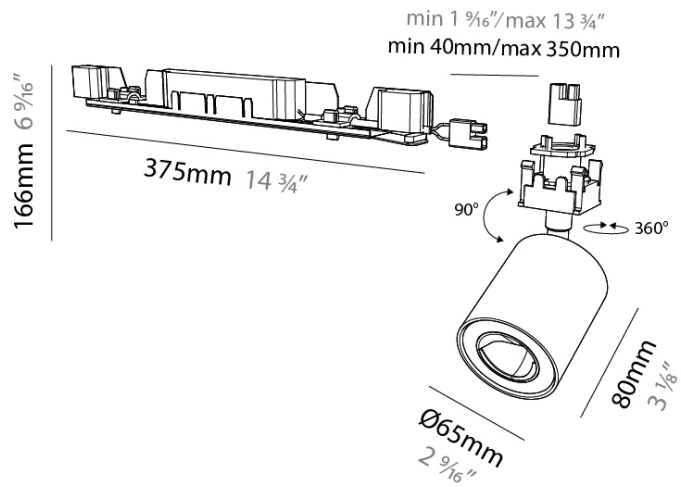

1. To build a product code in our configurator select the specify button on the base model # product page
2. To build a manual product code on this datasheet choose from the options listed below in blue font and add the suffix to the base model #

GENERAL

Series: Oiko Pro
Subseries: Oiko Pro In
Partner: Prolicht
Division: Architectural
Light Distribution: Direct

PHYSICAL

Aperture Sizes - Downlights: 1"
Shape: Cylinder
Length (mm): 482
Length (in): 19
Width (mm): 65
Width (in): 2 9/16
Height (mm): 166
Height (in): 6 5/16
Weight (kg): 0.661
Fixture Finish: SSR / BKV / CWI / CRY / HAB / UFT / ITA / RUA / FTG / MYG / LOD / PUS / FRO / FUP / KIA / POP / BLS / SPG / MEY / GOH / CHC / COM / ABZ / JAG / OBR / MOS / ROR
Fixture Material: Metal

ELECTRICAL

Lamp Type: LED (Zhaga Standard)
Input Wattage (W): 19.9
Total Output Wattage (W): 18.1
Dimming: Non-Dimmable / 0-10V Dimming
Driver Included: Yes
Driver Location: Integrated
Driver Type: Constant Current - universal
Driver Class: Class 2
Input Voltage (V): 120 - 277
Constant Current (MA): 500

LED

Color Temperature (°K): 2700 / 3000 / 3500 / 4000
Max. Delivered Lumen (lm): 1516 / 1632 / 1690 / 1724
Nominal Lumen (lm): 1905 / 1517 / 2123 / 2166
CRI: >90 CRI
Lamp Life (hrs): 50000

OPTICAL

Beam Angle: Wall wash
Adjustability: Rotational 350°; Tilt 90°

RATINGS AND CERTIFICATIONS

Certified By: Certified for North American Standards
IP rating: IP20