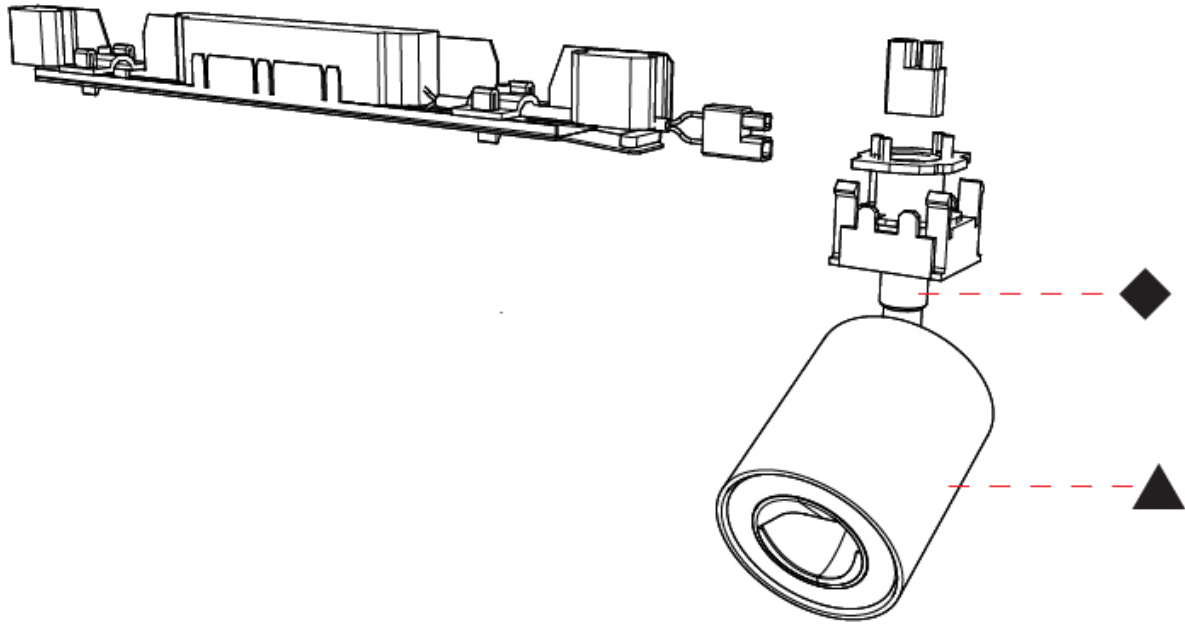

OIKO PRO IN

A380297-

PROJECT	_____
TYPE	_____
SPECIFIER	_____
QUANTITY	_____
DATE	_____