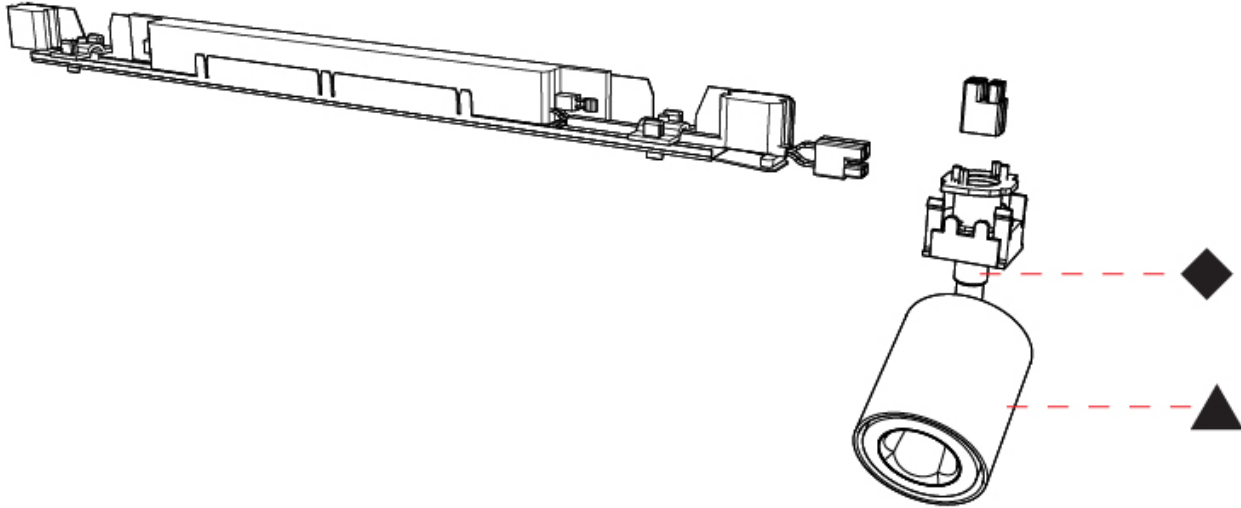

OIKO PRO IN

A380303-

PROJECT _____

TYPE _____

SPECIFIER _____

QUANTITY _____

DATE _____

A