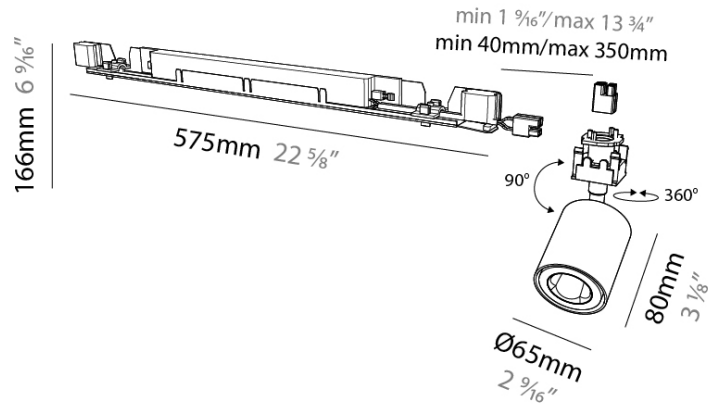

DESCRIPTION
Oiko Pro In - Ø65mm / 2-1/2" Track Spot LED Insert for Hypro 40 Suspension: TW 2700K-6500K, 15W, Max. 1008lm - 1186lm, CRI90, 52°, DALI Dimming

1. To build a product code in our configurator select the specify button on the base model # product page
2. To build a manual product code on this datasheet choose from the options listed below in blue font and add the suffix to the base model #

GENERAL

Series: Oiko Pro
Subseries: Oiko Pro In
Partner: Prolight
Division: Architectural
Light Distribution: Direct

PHYSICAL

Aperture Sizes - Downlights: 1"
Shape: Cylinder
Length (mm): 700
Length (in): 27 9/16
Width (mm): 65
Width (in): 2 9/16
Height (mm): 166
Height (in): 6 9/16
Weight (kg): 0.657
Fixture Finish: SSR / BKV / CWI / CRY / HAB / UFT / ITA / RUA / FTG / MYG / LOD / PUS / FRO / FUP / KIA / POP / BLS / SPG / MEV / GOH / CHC / COM / ABZ / JAG / OBR / MOS / ROR
Fixture Material: Metal

ELECTRICAL

Lamp Type: LED (Zhaga Standard)
Input Wattage (W): 14
Total Output Wattage (W): 12.7
Dimming: Dali Dimming
Driver Included: Yes
Driver Location: Integrated
Driver Type: Constant Current - Universal
Driver Class: Class 2
Input Voltage (V): 120 - 277

LED

Color Temperature (°K): 2700-6500 Tunable White
Max. Delivered Lumen (lm): 1008 - 1186
CRI: >90 CRI
Lamp Life (hrs): 50000

OPTICAL

Beam Angle: 52
Adjustability: Rotational 350°; Tilt 90°

RATINGS AND CERTIFICATIONS

Certified By: Certified for North American Standards
IP rating: IP20