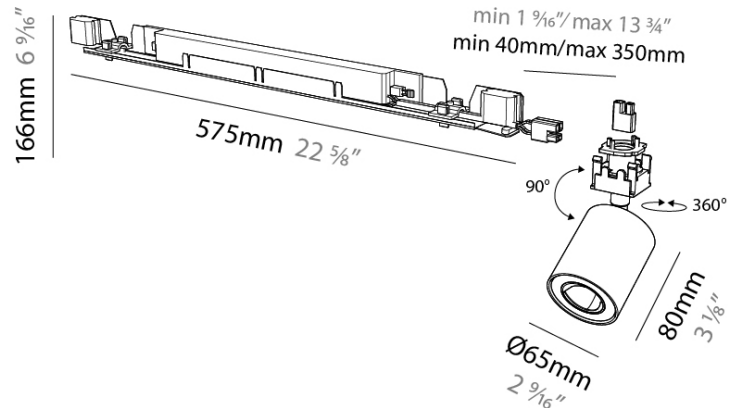

DESCRIPTION
Oiko Pro In Wallwash - Ø65mm / 2-1/2" Track Spot LED Insert for Hypro 40
Suspension: TW 2700K-6500K, 15W, Max. 988lm - 1162lm, CRI90, DALI Dimming

1. To build a product code in our configurator select the specify button on the base model # product page
2. To build a manual product code on this datasheet choose from the options listed below in blue font and add the suffix to the base model #

GENERAL

Series: Oiko Pro
Subseries: Oiko Pro In
Partner: Prolight
Division: Architectural
Light Distribution: Direct

PHYSICAL

Aperture Sizes - Downlights: 1"
Shape: Cylinder
Length (mm): 700
Length (in): 27 9/16
Width (mm): 65
Width (in): 2 9/16
Height (mm): 166
Height (in): 6 9/16
Weight (kg): 0.657
Fixture Finish: SSR / BKV / CWI / CRY / HAB / UFT / ITA / RUA / FTG / MYG / LOD / PUS / FRO / FUP / KIA / POP / BLS / SPG / MEY / GOH / CHC / COM / ABZ / JAG / OBR / MOS / ROR
Fixture Material: Metal

ELECTRICAL

Lamp Type: LED (Zhaga Standard)
Input Wattage (W): 14
Total Output Wattage (W): 12.7
Dimming: Dali Dimming
Driver Included: Yes
Driver Location: Integrated
Driver Type: Constant Current - Universal
Driver Class: Class 2
Input Voltage (V): 120 - 277

LED

Color Temperature (°K): 2700-6500 Tunable White
Max. Delivered Lumen (lm): 1175 - 1381
CRI: >90 CRI
Lamp Life (hrs): 50000

OPTICAL

Adjustability: Rotational 350°; Tilt 90°

RATINGS AND CERTIFICATIONS

Certified By: Certified for North American Standards
IP rating: IP20