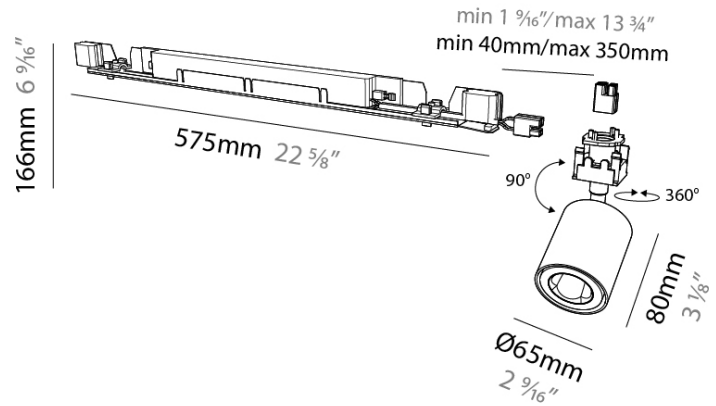

DESCRIPTION
Oiko Pro In - Ø65mm / 2-1/2" Track Spot LED Insert for Hypro 40 X Suspension: TW 2700K-6500K, 15W, Max. 1008lm - 1186lm, CRI90, 50° DALI Dimming

1. To build a product code in our configurator select the specify button on the base model # product page
2. To build a manual product code on this datasheet choose from the options listed below in blue font and add the suffix to the base model #

GENERAL
Series: Oiko Pro
Subseries: Oiko Pro In
Partner: Prolight
Division: Architectural
Light Distribution: Direct

PHYSICAL
Aperture Sizes - Downlights: 1"
Shape: Cylinder
Length (mm): 700
Length (in): 27 9/16
Width (mm): 65
Width (in): 2 9/16
Height (mm): 166
Height (in): 6 9/16
Weight (kg): 0.657
Fixture Finish: SSR / BKV / CWI / CRY / HAB / UFT / ITA / RUA / FTG / MYG / LOD / PUS / FRO / FUP / KIA / POP / BLS / SPG / MEV / GOH / CHC / COM / ABZ / JAG / OBR / MOS / ROR
Fixture Material: Metal

ELECTRICAL
Lamp Type: LED (Zhaga Standard)
Input Wattage (W): 14
Total Output Wattage (W): 12.7
Dimming: Dali Dimming
Driver Included: Yes
Driver Location: Integrated
Driver Type: Constant Current - Universal
Driver Class: Class 2
Input Voltage (V): 120 - 277

LED
Color Temperature (°K): 2700-6500 Tunable White
Max. Delivered Lumen (lm): 1081 - 1186
CRI: >90 CRI
Lamp Life (hrs): 50000

OPTICAL
Beam Angle: 50
Adjustability: Rotational 350°; Tilt 90°

RATINGS AND CERTIFICATIONS
Certified By: Certified for North American Standards
IP rating: IP20