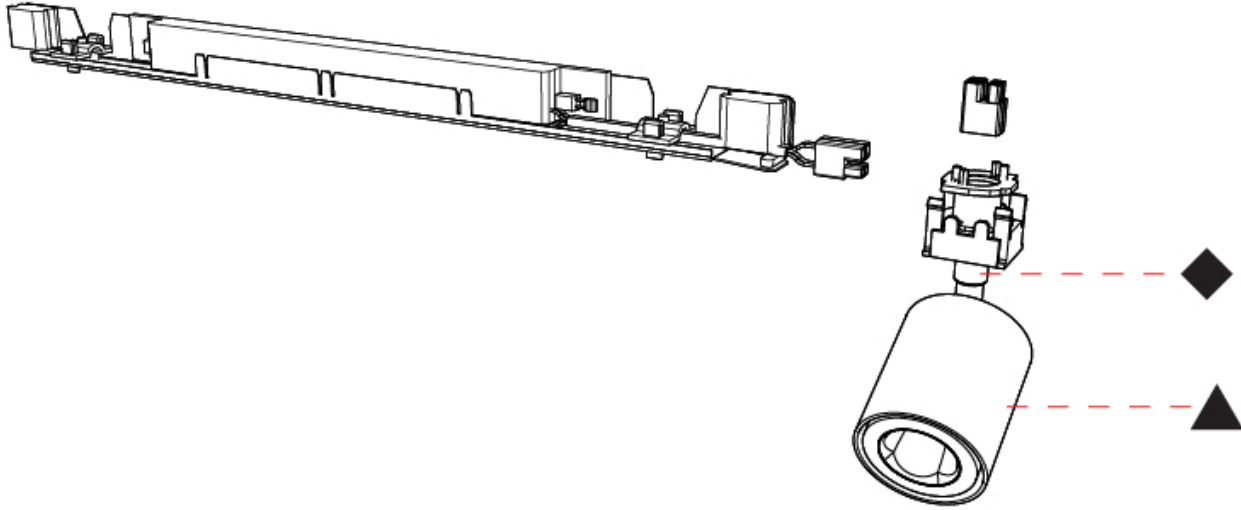

OIKO PRO IN

A380312-

PROJECT _____

TYPE _____

SPECIFIER _____

QUANTITY _____

DATE _____

A