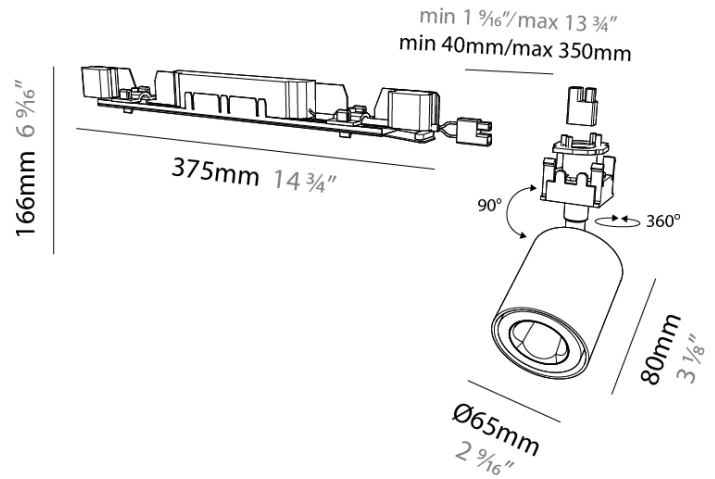

1. To build a product code in our configurator select the specify button on the base model # product page
2. To build a manual product code on this datasheet choose from the options listed below in blue font and add the suffix to the base model #

GENERAL

Series: Oiko Pro
Subseries: Oiko Pro In
Brand: Prolicht
Division: Architectural

PHYSICAL

Shape: Cylinder
Length (mm): 482
Length (in): 19
Width (mm): 65
Width (in): 2 9/16
Height (mm): 166
Height (in): 6 9/16
Light Distribution: Direct
Weight (kg): 0.661
Fixture Finish: SSR / BKV / CWI / CRY / HAB / UFT / ITA / RUA / FTG / MYG / LOD / PUS / FRO / FUP / KIA / POP / BLS / SPG / MEY / GOH / GUM / CHC / COM / ABZ / JAG / OBR / MOS / ROR
Fixture Material: Metal

ELECTRICAL

Lamp Type: LED (Zhaga Standard)
Input Wattage (W): 19.9
Total Output Wattage (W): 18.1
Dimming: Non-Dimmable / 0-10V Dimming
Driver Included: Yes
Driver Location: Integrated
Driver Type: Constant Current - Universal
Driver Class: Class 2
Input Voltage (V): 120 - 277
Constant Current (MA): 500

LED

Color Temperature (°K): 2700 / 3000 / 3500 / 4000
Max. Delivered Lumen (lm): 1699 / 1829 / 1893 / 1932
Nominal Lumen (lm): 1905 / 1517 / 2123 / 2166
CRI: >90 CRI
Lamp Life (hrs): 50000

OPTICAL

Beam Angle: 60
Adjustability: Rotational 350°; Tilt 90°

RATINGS AND CERTIFICATIONS

Certified By: Certified for North American Standards
IP rating: IP20