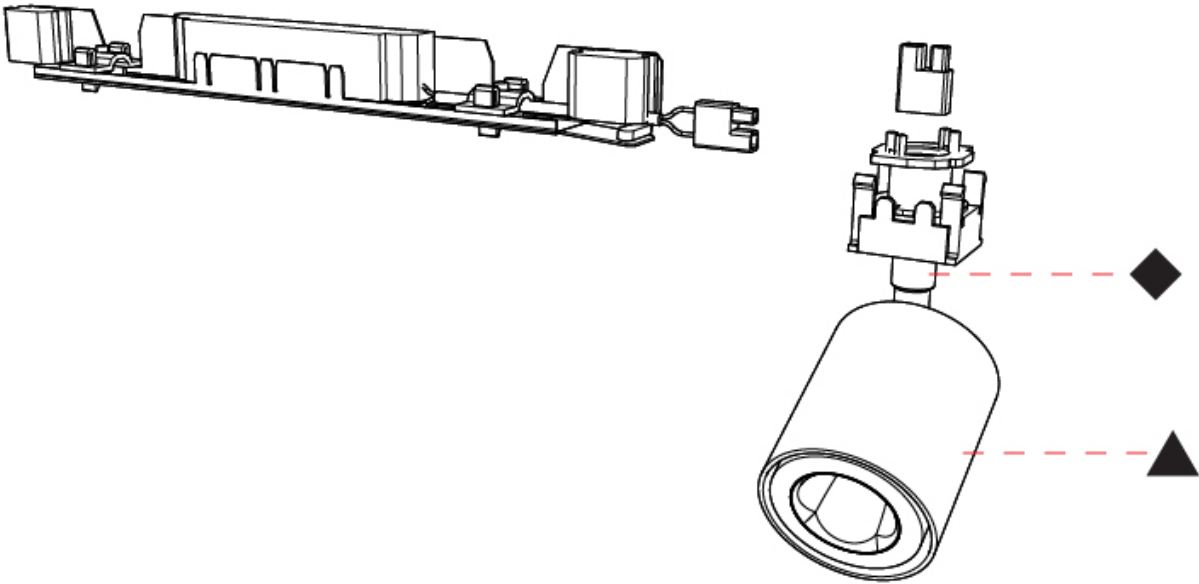

OIKO PRO IN

A380313-

PROJECT
TYPE
SPECIFIER
QUANTITY
DATE