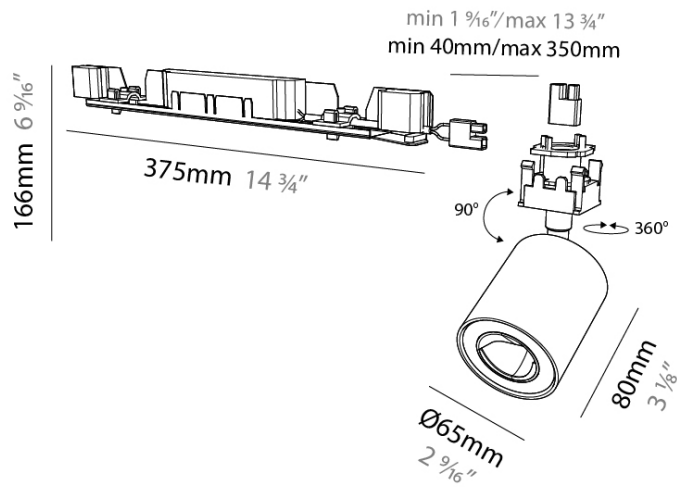

**GENERAL**

Series: Oiko Pro  
 Subseries: Oiko Pro In  
 Partner: Prolicht  
 Division: Architectural  
 Light Distribution: Direct

**PHYSICAL**

Aperture Sizes - Downlights: 1"  
 Shape: Cylinder  
 Length (mm): 482  
 Length (in): 19  
 Width (mm): 65  
 Width (in): 2 9/16  
 Height (mm): 166  
 Height (in): 6 5/16  
 Weight (kg): 0.661  
 Fixture Finish: SSR / BKV / CWI / CRY / HAB / UFT / ITA / RUA / FTG / MYG / LOD / PUS / FRO / FUP / KIA / POP / BLS / SPG / MEY / GOH / CHC / COM / ABZ / JAG / OBR / MOS / ROR  
 Fixture Material: Metal

**OPTICAL**

Adjustability: Rotational 350°; Tilt 90°

**RATINGS AND CERTIFICATIONS**

Certified By: Certified for North American Standards  
 IP rating: IP20