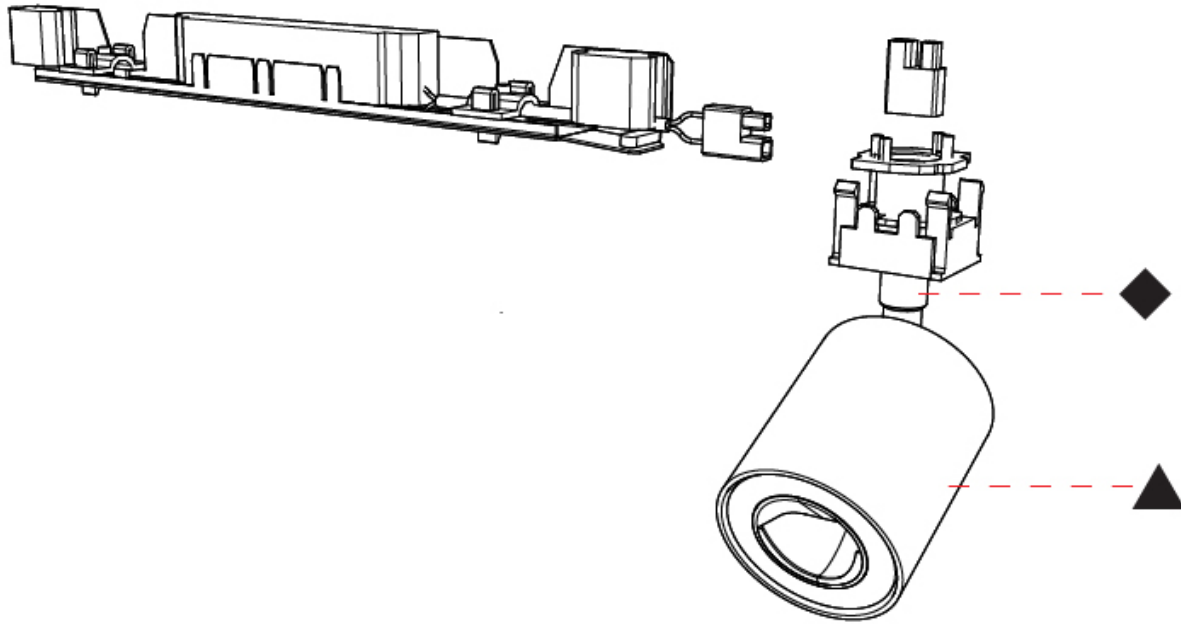

OIKO PRO IN

A380315-

PROJECT	_____
TYPE	_____
SPECIFIER	_____
QUANTITY	_____
DATE	_____

A