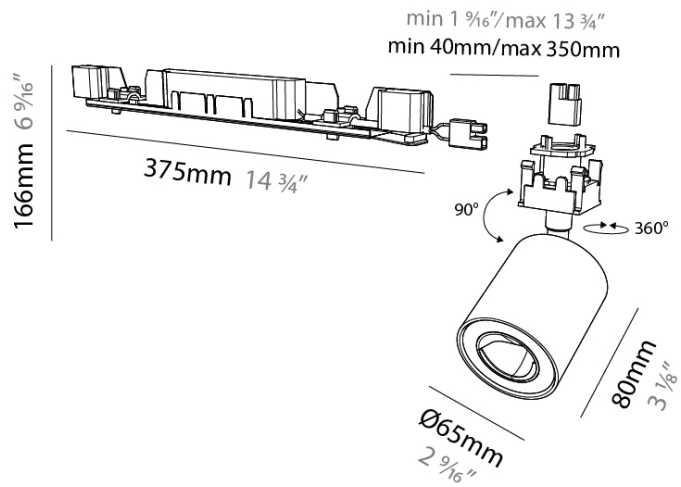

1. To build a product code in our configurator select the specify button on the base model # product page
2. To build a manual product code on this datasheet choose from the options listed below in blue font and add the suffix to the base model #

GENERAL

Series: Oiko Pro
Subseries: Oiko Pro In
Partner: Prolicht
Division: Architectural
Light Distribution: Direct

PHYSICAL

Aperture Sizes - Downlights: 1"
Shape: Cylinder
Length (mm): 482
Length (in): 19
Width (mm): 65
Width (in): 2 9/16
Height (mm): 166
Height (in): 6 5/16
Weight (kg): 0.661
Fixture Finish: SSR / BKV / CWI / CRY / HAB / UFT / ITA / RUA / FTG / MYG / LOD / PUS / FRO / FUP / KIA / POP / BLS / SPG / MEY / GOH / CHC / COM / ABZ / JAG / OBR / MOS / ROR
Fixture Material: Metal

ELECTRICAL

Lamp Type: LED (Zhaga Standard)
Input Wattage (W): 19.9
Total Output Wattage (W): 18.1
Dimming: Non-Dimmable / 0-10V Dimming
Driver Included: Yes
Driver Location: Integrated
Driver Type: Constant Current - Universal
Driver Class: Class 2
Input Voltage (V): 120 - 277
Constant Current (MA): 500

LED

Color Temperature (°K): 2700 / 3000 / 3500 / 4000
Max. Delivered Lumen (lm): 1516 / 1632 / 1690 / 1724
Nominal Lumen (lm): 1905 / 1517 / 2123 / 2166
CRI: >90 CRI
Lamp Life (hrs): 50000

OPTICAL

Adjustability: Rotational 350°; Tilt 90°

RATINGS AND CERTIFICATIONS

Certified By: Certified for North American Standards
IP rating: IP20