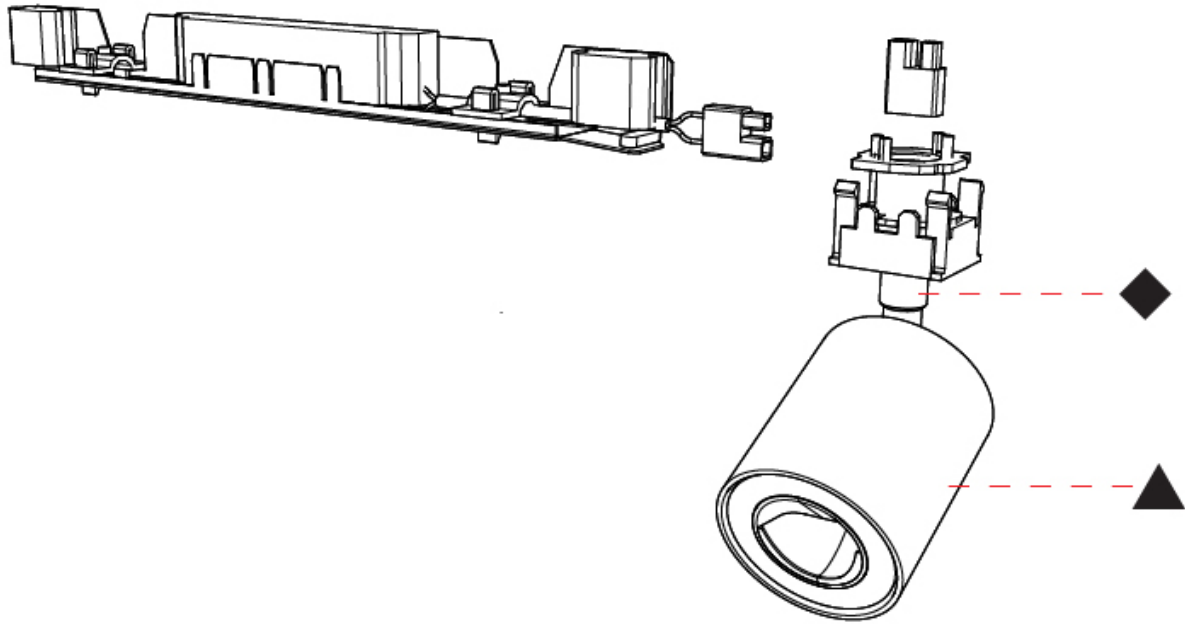

OIKO PRO IN

A380315-

PROJECT _____

TYPE _____

SPECIFIER _____

QUANTITY _____

DATE _____

A