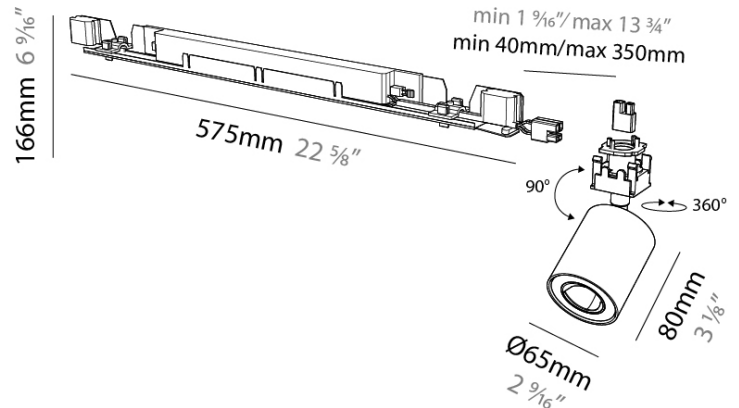

DESCRIPTION
Oiko Pro In - Ø65mm / 2-1/2" Track Spot LED Insert for Hypro 40 X Suspension
Wallwash: TW 2700K-6500K, 15W, Max. 988lm - 1081lm, CRI90, DALI Dimming

1. To build a product code in our configurator select the specify button on the base model # product page
2. To build a manual product code on this datasheet choose from the options listed below in blue font and add the suffix to the base model #

GENERAL

Series: Oiko Pro
Subseries: Oiko Pro In
Partner: Prolight
Division: Architectural
Light Distribution: Direct

PHYSICAL

Aperture Sizes - Downlights: 1"
Shape: Cylinder
Length (mm): 700
Length (in): 27 9/16
Width (mm): 65
Width (in): 2 9/16
Height (mm): 166
Height (in): 6 9/16
Weight (kg): 0.657
Fixture Finish: SSR / BKV / CWI / CRY / HAB / UFT / ITA / RUA / FTG / MYG / LOD / PUS / FRO / FUP / KIA / POP / BLS / SPG / MEY / GOH / CHC / COM / ABZ / JAG / OBR / MOS / ROR
Fixture Material: Metal

ELECTRICAL

Lamp Type: LED (Zhaga Standard)
Input Wattage (W): 14
Total Output Wattage (W): 12.7
Dimming: Dali Dimming
Driver Included: Yes
Driver Location: Integrated
Driver Type: Constant Current - Universal
Driver Class: Class 2
Input Voltage (V): 120 - 277

LED

Color Temperature (°K): 2700-6500 Tunable White
Max. Delivered Lumen (lm): 988 - 1081
CRI: >90 CRI
Lamp Life (hrs): 50000

OPTICAL

Adjustability: Rotational 350°; Tilt 90°

RATINGS AND CERTIFICATIONS

Certified By: Certified for North American Standards
IP rating: IP20