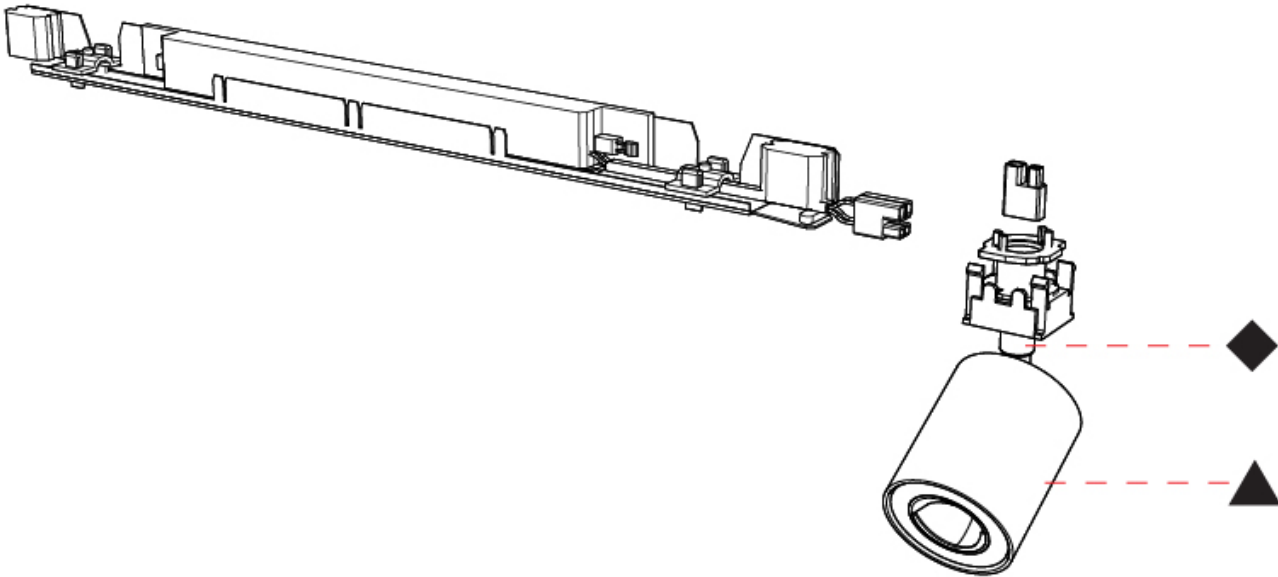

OIKO PRO IN

A380316-

PROJECT	_____
TYPE	_____
SPECIFIER	_____
QUANTITY	_____
DATE	_____