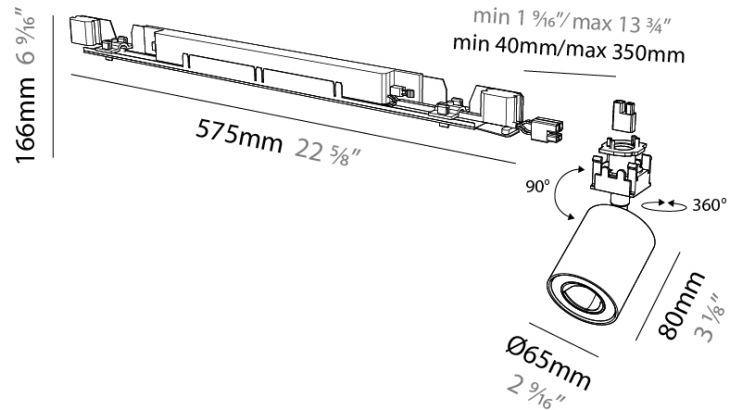

DESCRIPTION
Oiko Pro In - Ø65mm / 2-1/2" Track Spot LED Insert for Hypro 40 X Suspension
Wallwash: TW 2700K-6500K, 15W, Max. 988lm - 1081lm, CRI90, DALI Dimming

1. To build a product code in our configurator select the specify button on the base model # product page
2. To build a manual product code on this datasheet choose from the options listed below in blue font and add the suffix to the base model #

GENERAL

Series: Oiko Pro
Subseries: Oiko Pro In
Partner: Prolight
Division: Architectural
Light Distribution: Direct

PHYSICAL

Aperture Sizes - Downlights: 1"
Shape: Cylinder
Length (mm): 700
Length (in): 27 9/16
Width (mm): 65
Width (in): 2 9/16
Height (mm): 166
Height (in): 6 9/16
Weight (kg): 0.657
Fixture Finish: SSR / BKV / CWI / CRY / HAB / UFT / ITA / RUA / FTG / MYG / LOD / PUS / FRO / FUP / KIA / POP / BLS / SPG / MEY / GOH / CHC / COM / ABZ / JAG / OBR / MOS / ROR
Fixture Material: Metal

ELECTRICAL

Lamp Type: LED (Zhaga Standard)
Input Wattage (W): 14
Total Output Wattage (W): 12.7
Dimming: Dali Dimming
Driver Included: Yes
Driver Location: Integrated
Driver Type: Constant Current - Universal
Driver Class: Class 2
Input Voltage (V): 120 - 277

LED

Color Temperature (°K): 2700-6500 Tunable White
Max. Delivered Lumen (lm): 988 - 1081
CRI: >90 CRI
Lamp Life (hrs): 50000

OPTICAL

Adjustability: Rotational 350°; Tilt 90°

RATINGS AND CERTIFICATIONS

Certified By: Certified for North American Standards
IP rating: IP20