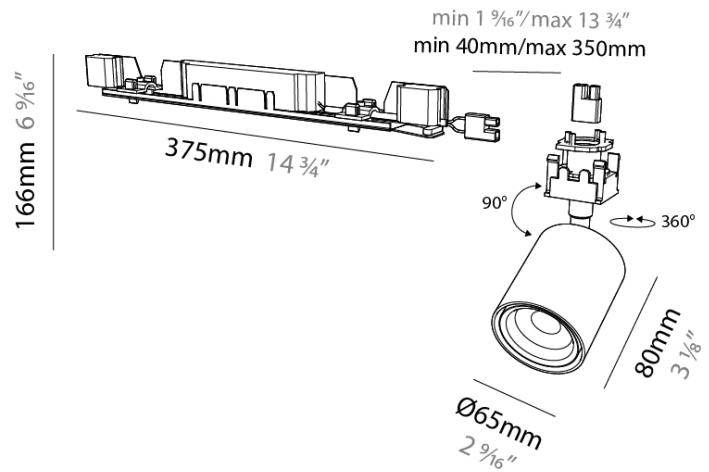

1. To build a product code in our configurator select the specify button on the base model # product page
2. To build a manual product code on this datasheet choose from the options listed below in blue font and add the suffix to the base model #

GENERAL

Series: Oiko Pro
Subseries: Oiko Pro In
Partner: Prolicht
Division: Architectural
Light Distribution: Direct

PHYSICAL

Aperture Sizes - Downlights: 1"
Shape: Cylinder
Length (mm): 482
Length (in): 19
Width (mm): 65
Width (in): 2 9/16
Height (mm): 166
Height (in): 6 9/16
Weight (kg): 0.661
Fixture Finish: SSR / BKV / CWI / CRY / HAB / UFT / ITA / RUA / FTG / MYG / LOD / PUS / FRO / FUP / KIA / POP / BLS / SPG / MEY / GOH / CHC / COM / ABZ / JAG / OBR / MOS / ROR
Fixture Material: Metal

ELECTRICAL

Lamp Type: LED (Zhaga Standard)
Input Wattage (W): 20.5
Total Output Wattage (W): 18.6
Dimming: Non-Dimmable / 0-10V Dimming
Driver Included: Yes
Driver Location: Integrated
Driver Type: Constant Current - Universal
Driver Class: Class 2
Input Voltage (V): 120 - 277
Constant Current (MA): 500

LED

Color Temperature (°K): 2700 / 3000 / 3500 / 4000
Max. Delivered Lumen (lm): 1278 / 1377 / 1432 / 1461
Nominal Lumen (lm): 1688 / 1797 / 1869 / 1907
CRI: >90 CRI
Lamp Life (hrs): 50000

OPTICAL

Beam Angle: 14
Adjustability: Rotational 350°; Tilt 90°

RATINGS AND CERTIFICATIONS

Certified By: Certified for North American Standards
IP rating: IP20