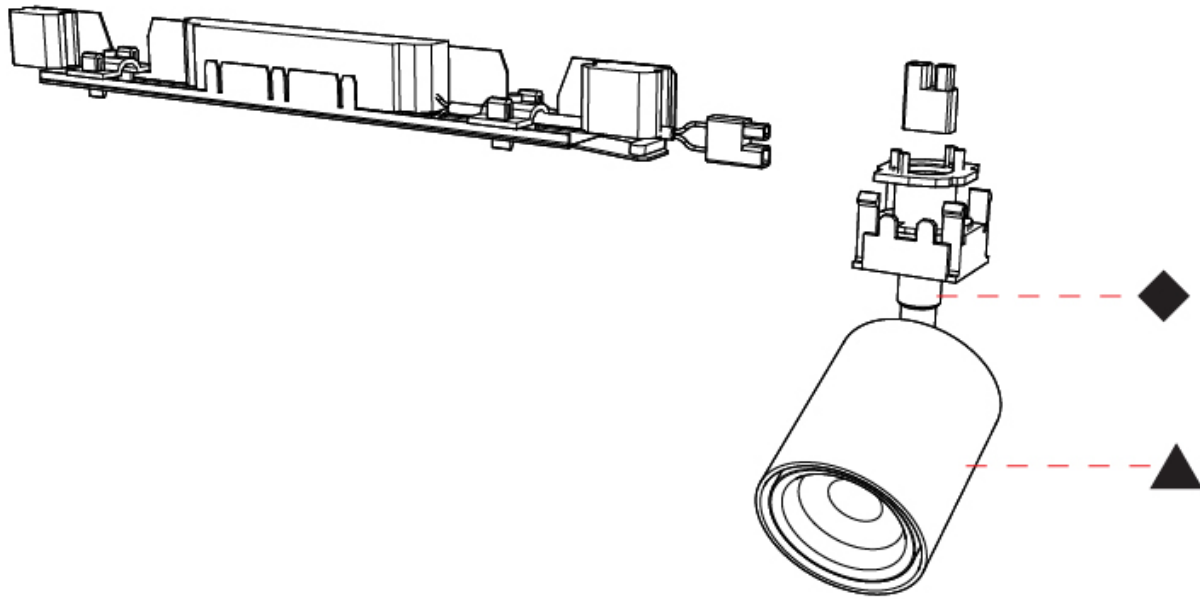

OIKO PRO IN

A380317-

PROJECT _____

TYPE _____

SPECIFIER _____

QUANTITY _____

DATE _____

A