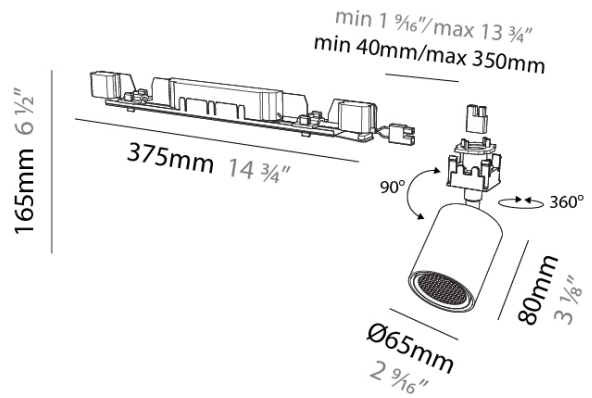

GENERAL

Series: Centriq
Subseries: Centriq In
Partner: Prolicht
Division: Architectural
Product Type: Spots
Light Distribution: Adjustable

PHYSICAL

Aperture Sizes - Downlights: 2"
Shape: Cylinder
Diameter (mm): 65
Diameter (in): 2 5/8
Length (mm): 375
Length (in): 14 3/4
Height (mm): 165
Height (in): 6 1/2
Weight (kg): 0.645
Diffuser: Lens Pack - No Lens / Opal / Linear Spread Lens / Honeycomb / Spread Lens
Fixture Finish: SSR / BKV / CWI / CRY / HAB / UFT / ITA / RUA / FTG / MYG / LOD / PUS / FRO / FUP / KIA / POP / BLS / SPG / MEY / GOH / CHC / COM / ABZ / JAG / OBR / MOS / ROR
Fixture Material: Aluminum

ELECTRICAL

Lamp Type: LED (Zhaga Standard)
Input Wattage (W): 23
Total Output Wattage (W): 20.9
Dimming: Non-Dimmable
Driver Included: Yes
Driver Location: Integrated
Driver Type: Constant Current - Universal
Driver Class: Class 2
Input Voltage (V): 120 - 277
Upon Request: 0 - 10V Dimming

LED

Color Temperature (°K): 2700 / 3000 / 3500 / 4000
Max. Delivered Lumen (lm): 1946 / 2026 / 2167 / 2211
Nominal Lumen (lm): 2429 / 2529 / 2706 / 2761
CRI: >90 CRI
Lamp Life (hrs): 50000

OPTICAL

Reflector: 24 / 36 / 52
Adjustability: Rotational 360°; Tilt 90°

RATINGS AND CERTIFICATIONS

Certified By: Certified for North American Standards
IP rating: IP20