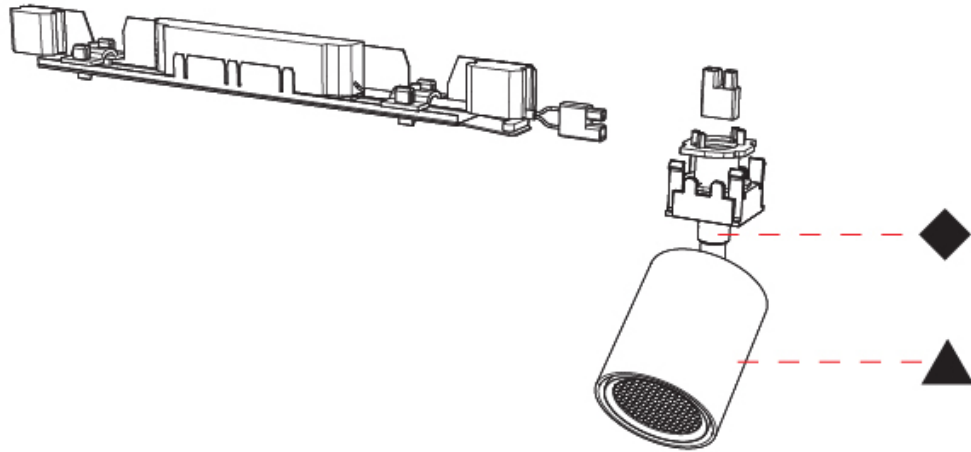

CENTRIQ IN

A380318-

PROJECT _____

TYPE _____

SPECIFIER _____

QUANTITY _____

DATE _____

A