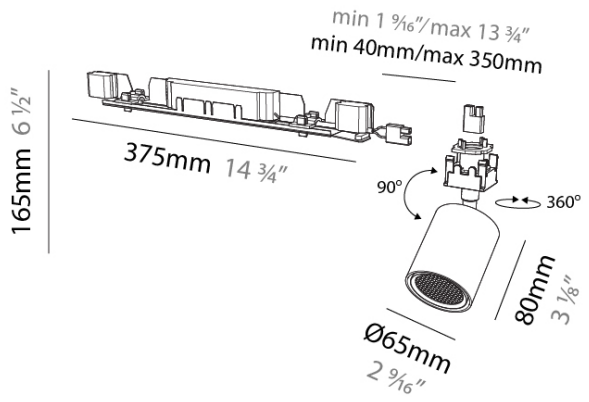

GENERAL
Series: Centriq
Subseries: Centriq In
Partner: Prolicht
Division: Architectural
Product Type: Spots
Light Distribution: Adjustable

PHYSICAL
Aperture Sizes - Downlights: 2"
Shape: Cylinder
Diameter (mm): 65
Diameter (in): 2 9/16"
Length (mm): 375
Length (in): 14 3/4"
Height (mm): 165
Height (in): 6 1/2"
Weight (kg): 0.645
Diffuser: Lens Pack - No Lens / Opal / Linear Spread Lens / Honeycomb / Spread Lens
Fixture Finish: SSR / BKV / CWI / CRY / HAB / UFT / ITA / RUA / FTG / MYG / LOD / PUS / FRO / FUP / KIA / POP / BLS / SPG / MEY / GOH / CHC / COM / ABZ / JAG / OBR / MOS / ROR
Fixture Material: Aluminum

ELECTRICAL
Lamp Type: LED (Zhaga Standard)
Input Wattage (W): 23
Total Output Wattage (W): 20.9
Dimming: Non-Dimmable
Driver Included: Yes
Driver Location: Integrated
Driver Type: Constant Current - Universal
Driver Class: Class 2
Input Voltage (V): 120 - 277
Upon Request: 0 - 10V Dimming

LED
Color Temperature (°K): 2700 / 3000 / 3500 / 4000
Max. Delivered Lumen (lm): 1946 / 2026 / 2167 / 2211
Nominal Lumen (lm): 2429 / 2529 / 2706 / 2761
CRI: >90 CRI
Lamp Life (hrs): 50000

OPTICAL
Reflector: 24 / 36 / 52
Adjustability: Rotational 360°; Tilt 90°

RATINGS AND CERTIFICATIONS
Certified By: Certified for North American Standards
IP rating: IP20