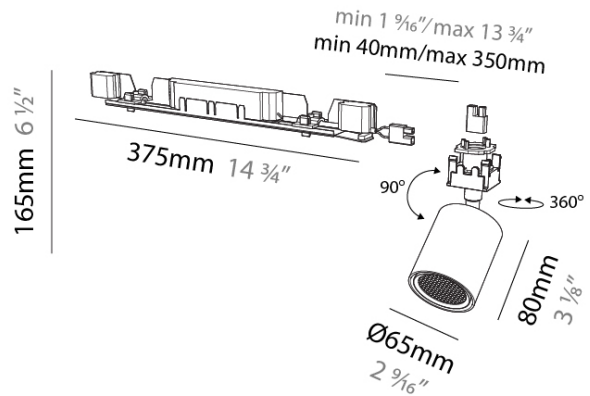

GENERAL

Series: Centriq
Subseries: Centriq In
Partner: Prolicht
Division: Architectural
Product Type: Spots
Light Distribution: Adjustable

PHYSICAL

Aperture Sizes - Downlights: 2"
Shape: Cylinder
Diameter (mm): 65
Diameter (in): 2 5/8
Length (mm): 375
Length (in): 14 3/4
Height (mm): 165
Height (in): 6 1/2
Weight (kg): 0.645
Diffuser: Lens Pack - No Lens / Opal / Linear Spread Lens / Honeycomb / Spread Lens
Fixture Finish: SSR / BKV / CWI / CRY / HAB / UFT / ITA / RUA / FTG / MYG / LOD / PUS / FRO / FUP / KIA / POP / BLS / SPG / MEY / GOH / CHC / COM / ABZ / JAG / OBR / MOS / ROR
Fixture Material: Aluminum

ELECTRICAL

Lamp Type: LED (Zhaga Standard)
Input Wattage (W): 23
Total Output Wattage (W): 20.9
Dimming: Non-Dimmable
Driver Included: Yes
Driver Location: Integrated
Driver Type: Constant Current - Universal
Driver Class: Class 2
Input Voltage (V): 120 - 277
Upon Request: 0 - 10V Dimming

LED

Color Temperature (°K): 2700 / 3000 / 3500 / 4000
Max. Delivered Lumen (lm): 1946 / 2026 / 2167 / 2211
Nominal Lumen (lm): 2429 / 2529 / 2706 / 2761
CRI: >90 CRI
Lamp Life (hrs): 50000

OPTICAL

Reflector: 24 / 36 / 52
Adjustability: Rotational 360°; Tilt 90°

RATINGS AND CERTIFICATIONS

Certified By: Certified for North American Standards
IP rating: IP20