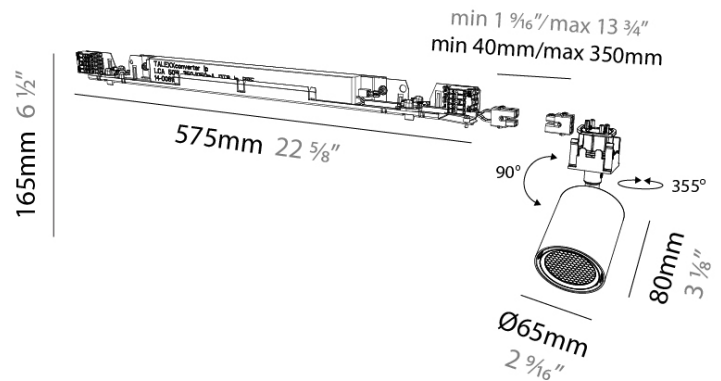

1. To build a product code in our configurator select the specify button on the base model # product page
2. To build a manual product code on this datasheet choose from the options listed below in blue font and add the suffix to the base model #

GENERAL
Series: Centriq
Subseries: Centriq In
Partner: Prolicht
Division: Architectural
Product Type: Spots
Light Distribution: Adjustable

PHYSICAL
Aperture Sizes - Downlights: 2"
Shape: Cylinder
Diameter (mm): 65
Diameter (in): 2 9/16
Length (mm): 575
Length (in): 22 5/8
Height (mm): 165
Height (in): 6 1/2
Diffuser: Lens Pack - No Lens / Opal / Linear Spread Lens / Honeycomb / Spread Lens
Fixture Finish: SSR / BKV / CWI / CRY / HAB / UFT / ITA / RUA / FTG / MYG / LOD / PUS / FRO / FUP / KIA / POP / BLS / SPG / MEY / GOH / CHC / COM / ABZ / JAG / OBR / MOS / ROR
Fixture Material: Aluminum

ELECTRICAL
Lamp Type: LED (Zhaga Standard)
Input Wattage (W): 14
Total Output Wattage (W): 12.7
Dimming: Dali Dimming
Driver Included: No
Driver Location: Remote
Driver Type: Constant Current - Universal
Driver Class: Class 2
Input Voltage (V): 120 - 277

LED
Color Temperature (°K): 2700-6500 Tunable White
Max. Delivered Lumen (lm): 1079 - 1269
CRI: >90 CRI
Lamp Life (hrs): 50000

OPTICAL
Reflector: 24 / 36 / 52

RATINGS AND CERTIFICATIONS
Certified By: Certified for North American Standards
IP rating: IP20