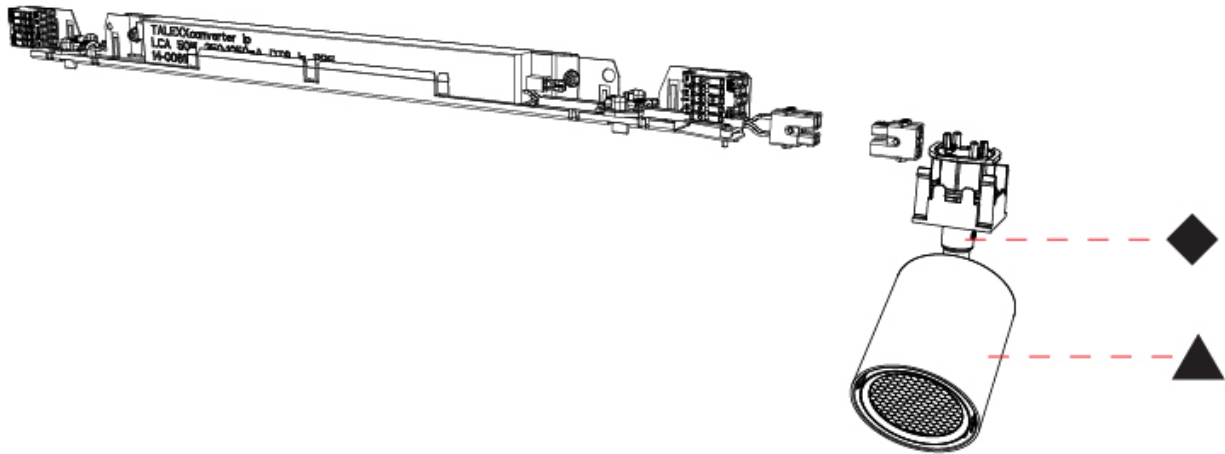

CENTRIQ IN

A380319-

PROJECT

TYPE

SPECIFIER

QUANTITY

DATE

A