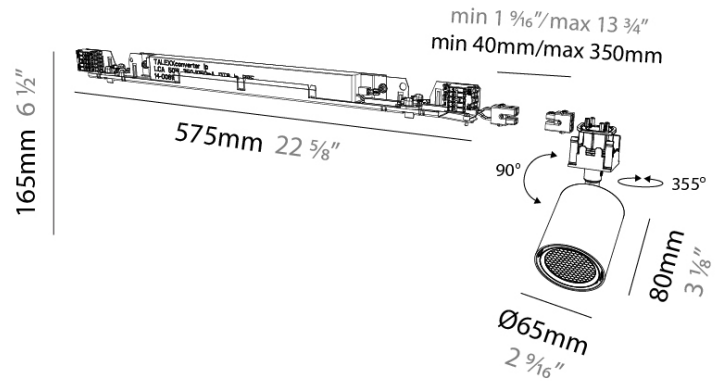

1. To build a product code in our configurator select the specify button on the base model # product page
2. To build a manual product code on this datasheet choose from the options listed below in blue font and add the suffix to the base model #

GENERAL
Series: Centriq
Subseries: Centriq In
Partner: Prolicht
Division: Architectural
Product Type: Spots
Light Distribution: Adjustable

PHYSICAL
Aperture Sizes - Downlights: 2"
Shape: Cylinder
Diameter (mm): 65
Diameter (in): 2 5/16
Length (mm): 575
Length (in): 22 5/8
Height (mm): 165
Height (in): 6 1/2
Diffuser: Lens Pack - No Lens / Opal / Linear Spread Lens / Honeycomb / Spread Lens
Fixture Finish: SSR / BKV / CWI / CRY / HAB / UFT / ITA / RUA / FTG / MYG / LOD / PUS / FRO / FUP / KIA / POP / BLS / SPG / MEY / GOH / CHC / COM / ABZ / JAG / OBR / MOS / ROR
Fixture Material: Aluminum

ELECTRICAL
Lamp Type: LED (Zhaga Standard)
Input Wattage (W): 14
Total Output Wattage (W): 12.7
Dimming: Dali Dimming
Driver Included: No
Driver Location: Remote
Driver Type: Constant Current - Universal
Driver Class: Class 2
Input Voltage (V): 120 - 277

LED
Color Temperature (°K): 2700-6500 Tunable White
Max. Delivered Lumen (lm): 1079 - 1269
CRI: >90 CRI
Lamp Life (hrs): 50000

OPTICAL
Reflector: 24 / 36 / 52

RATINGS AND CERTIFICATIONS
Certified By: Certified for North American Standards
IP rating: IP20