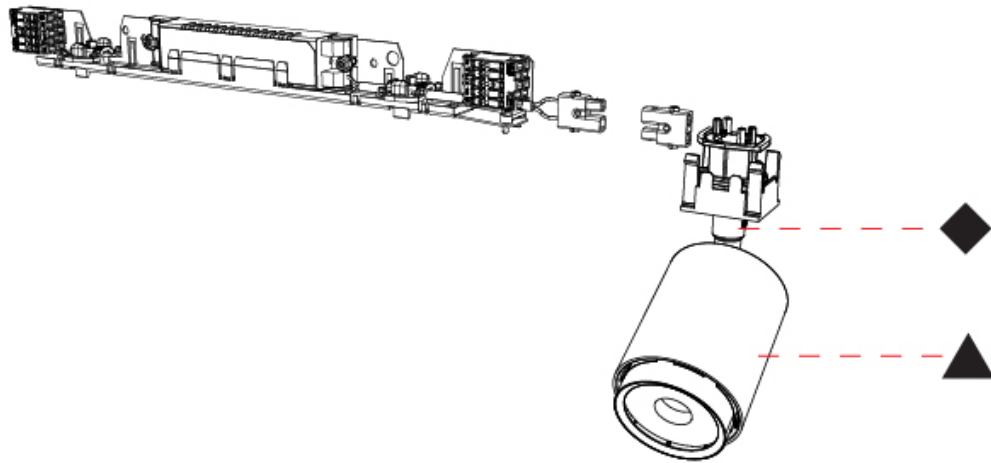

CENTRIQ IN FLEX

A380320-

PROJECT

TYPE

SPECIFIER

QUANTITY

DATE

A