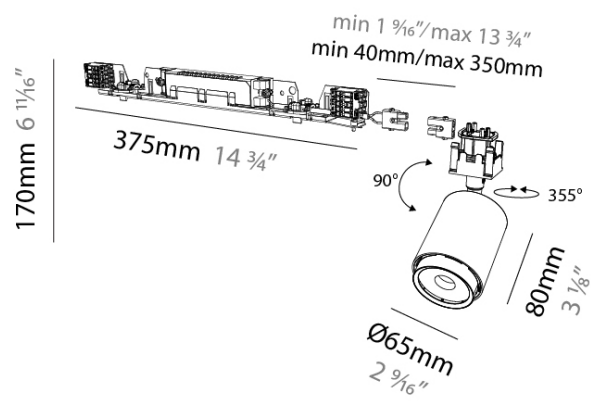

1. To build a product code in our configurator select the specify button on the base model # product page
2. To build a manual product code on this datasheet choose from the options listed below in blue font and add the suffix to the base model #

GENERAL
Series: Centriq
Subseries: Centriq In Flex
Partner: Prolicht
Division: Architectural
Product Type: Spots
Light Distribution: Adjustable

PHYSICAL
Aperture Sizes - Downlights: 2"
Shape: Cylinder
Diameter (mm): 65
Diameter (in): 2 9/16
Length (mm): 375
Length (in): 14 3/4
Height (mm): 170
Height (in): 6 11/16
Fixture Finish: SSR / BKV / CWI / CRY / HAB / UFT / ITA / RUA / FTG / MYG / LOD / PUS / FRO / FUP / KIA / POP / BLS / SPG / MEY / GOH / CHC / COM / ABZ / JAG / OBR / MOS / ROR
Fixture Material: Aluminum

ELECTRICAL
Lamp Type: LED (Zhaga Standard)
Input Wattage (W): 20
Total Output Wattage (W): 18.1
Dimming: Non-Dimmable
Driver Included: Yes
Driver Location: Integrated
Driver Type: Constant Current - Universal
Driver Class: Class 2
Input Voltage (V): 120 - 277
Upon Request: 0 - 10V Dimming

LED
Color Temperature (°K): 2700 / 3000 / 3500 / 4000
Max. Delivered Lumen (lm): 1127 / 1214 / 1262 / 1288
Nominal Lumen (lm): 1688 / 1797 / 1869 / 1907
CRI: >90 CRI
Lamp Life (hrs): 50000

OPTICAL
Reflector: 14 / 30 / 44

RATINGS AND CERTIFICATIONS
Certified By: Certified for North American Standards
IP rating: IP20