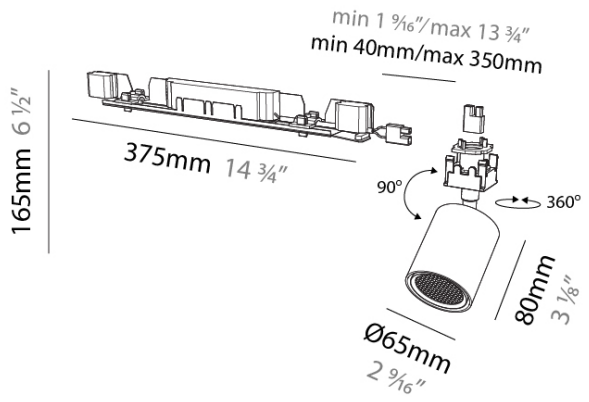

1. To build a product code in our configurator select the specify button on the base model # product page
2. To build a manual product code on this datasheet choose from the options listed below in blue font and add the suffix to the base model #

GENERAL
Series: Centriq
Subseries: Centriq In
Partner: Prolicht
Division: Architectural
Product Type: Spots
Light Distribution: Adjustable

PHYSICAL
Aperture Sizes - Downlights: 2"
Shape: Cylinder
Diameter (mm): 65
Diameter (in): 2 5/16"
Length (mm): 375
Length (in): 14 3/4"
Height (mm): 165
Height (in): 6 1/2"
Diffuser: Lens Pack - No Lens / Opal / Linear Spread Lens / Honeycomb / Spread Lens
Fixture Finish: SSR / BKV / CWI / CRY / HAB / UFT / ITA / RUA / FTG / MYG / LOD / PUS / FRO / FUP / KIA / POP / BLS / SPG / MEY / GOH / CHC / COM / ABZ / JAG / OBR / MOS / ROR
Fixture Material: Aluminum

ELECTRICAL
Lamp Type: LED (Zhaga Standard)
Input Wattage (W): 20
Total Output Wattage (W): 18.1
Dimming: Non-Dimmable
Driver Included: Yes
Driver Location: Integrated
Driver Type: Constant Current - Universal
Driver Class: Class 2
Input Voltage (V): 120 - 277
Upon Request: 0 - 10V Dimming

LED
Color Temperature (°K): 2700 / 3000 / 3500 / 4000
Max. Delivered Lumen (lm): 1360 / 1465 / 1523 / 1554
Nominal Lumen (lm): 1668 / 1797 / 1869 / 1907
CRI: >90 CRI
Lamp Life (hrs): 50000

OPTICAL
Reflector: 12

RATINGS AND CERTIFICATIONS
Certified By: Certified for North American Standards
IP rating: IP20