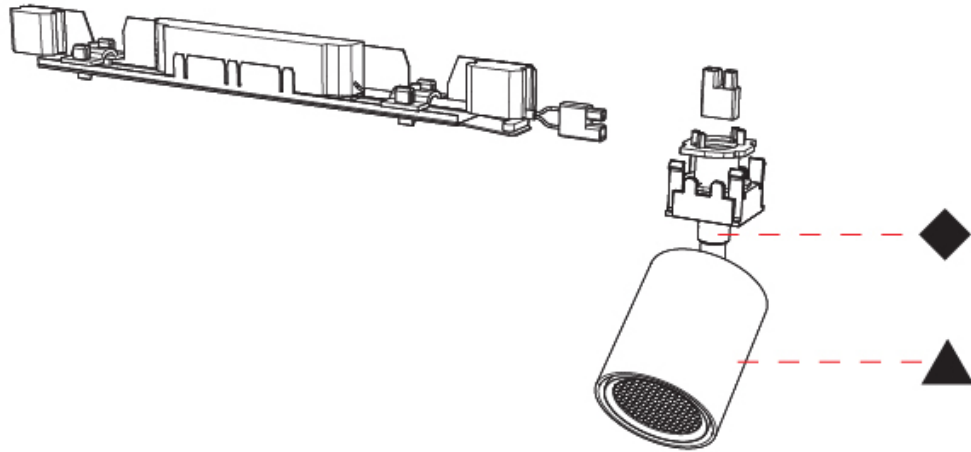

CENTRIQ IN

A380321-

PROJECT _____

TYPE _____

SPECIFIER _____

QUANTITY _____

DATE _____