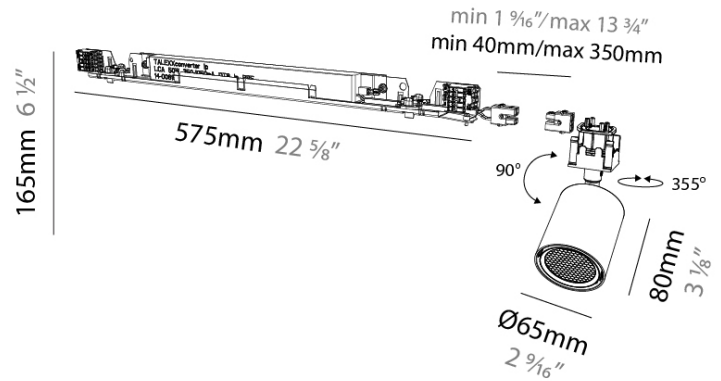

GENERAL

Series: Centriq
 Subseries: Centriq In
 Partner: Prolicht
 Division: Architectural
 Product Type: Spots
 Light Distribution: Adjustable

PHYSICAL

Aperture Sizes - Downlights: 2"
 Shape: Cylinder
 Diameter (mm): 65
 Diameter (in): 2 5/8"
 Length (mm): 575
 Length (in): 22 5/8"
 Height (mm): 165
 Height (in): 6 1/2"
 Diffuser: Lens Pack - No Lens / Opal / Linear Spread Lens / Honeycomb / Spread Lens
 Fixture Finish: SSR / BKV / CWI / CRY / HAB / UFT / ITA / RUA / FTG / MYG / LOD / PUS / FRO / FUP / KIA / POP / BLS / SPG / MEY / GOH / CHC / COM / ABZ / JAG / OBR / MOS / ROR
 Fixture Material: Aluminum

LED

Color Temperature (°K): 2700-6500 Tunable White
 Max. Delivered Lumen (lm): 490 - 564
 CRI: >90 CRI
 Lamp Life (hrs): 60000

OPTICAL

Adjustability: Rotational 360°; Tilt 90°

RATINGS AND CERTIFICATIONS

Certified By: Certified for North American Standards
 IP rating: IP20