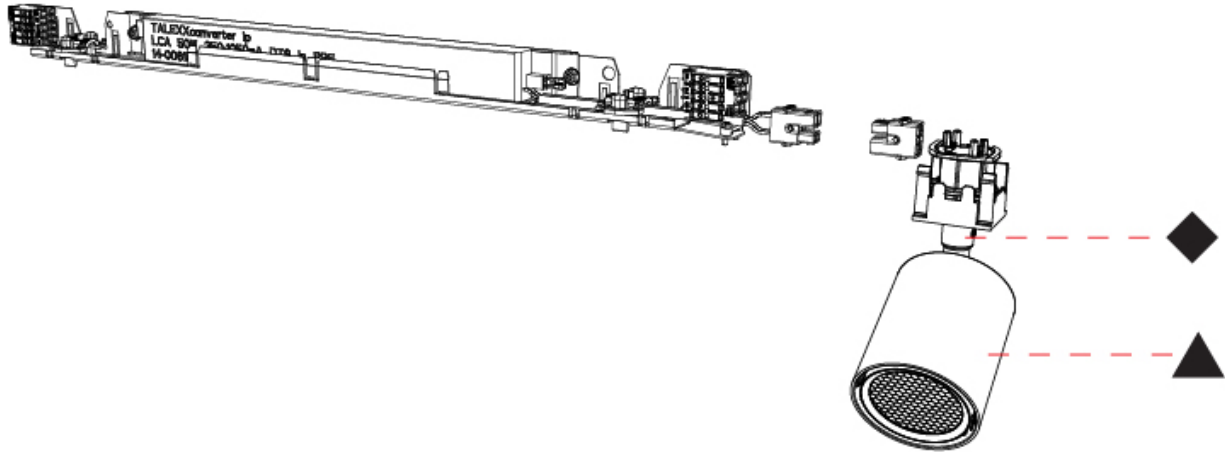

CENTRIQ IN

A380322-

PROJECT

TYPE

SPECIFIER

QUANTITY

DATE

A