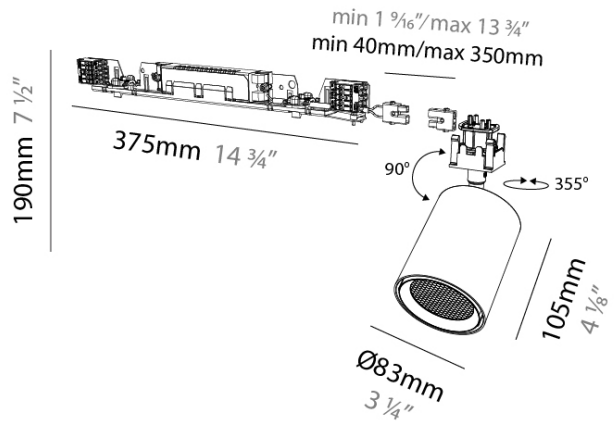

GENERAL

Series: Centriq
Subseries: Centriq In
Partner: Prolight
Division: Architectural
Product Type: Spots
Light Distribution: Adjustable

PHYSICAL

Aperture Sizes - Downlights: 2"
Shape: Cylinder
Diameter (mm): 83
Diameter (in): 3 1/4"
Length (mm): 375
Length (in): 14 3/4"
Height (mm): 190
Height (in): 7 1/2"
Diffuser: Lens Pack - No Lens / Opal / Linear Spread Lens / Honeycomb / Spread Lens
Fixture Finish: SSR / BKV / CWI / CRY / HAB / UFT / ITA / RUA / FTG / MYG / LOD / PUS / FRO / FUP / KIA / POP / BLS / SPG / MEY / GOH / CHC / COM / ABZ / JAG / OBR / MOS / ROR
Fixture Material: Aluminum

ELECTRICAL

Lamp Type: LED (Zhaga Standard)
Input Wattage (W): 36
Total Output Wattage (W): 32.7
Dimming: Non-Dimmable
Driver Included: Yes
Driver Location: Integrated
Driver Type: Constant Current - Universal
Driver Class: Class 2
Input Voltage (V): 120 - 277
Constant Current (MA): 900
Upon Request: 0 - 10V Dimming

LED

Color Temperature (°K): 2700 / 3000 / 3500 / 4000
Max. Delivered Lumen (lm): 2923 / 3044 / 3261 / 3328
Nominal Lumen (lm): 3471 / 3615 / 3873 / 3952
CRI: >90 CRI
Lamp Life (hrs): 50000

OPTICAL

Reflector: 20 / 32 / 54
Adjustability: Rotational 360°; Tilt 90°

RATINGS AND CERTIFICATIONS

Certified By: Certified for North American Standards
IP rating: IP20