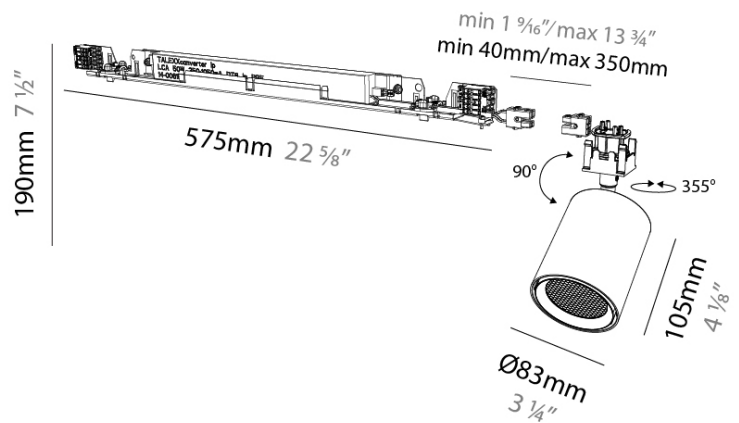

1. To build a product code in our configurator select the specify button on the base model # product page
2. To build a manual product code on this datasheet choose from the options listed below in blue font and add the suffix to the base model #

GENERAL
Series: Centriq
Subseries: Centriq In
Partner: Prolicht
Division: Architectural
Product Type: Spots
Light Distribution: Adjustable

PHYSICAL
Aperture Sizes - Downlights: 2"
Shape: Cylinder
Diameter (mm): 83
Diameter (in): 3 1/4
Length (mm): 575
Length (in): 22 5/8
Height (mm): 190
Height (in): 7 1/2

Fixture Finish: SSR / BKV / CWI / CRY / HAB / UFT / ITA / RUA / FTG / MYG / LOD / PUS / FRO / FUP / KIA / POP / BLS / SPG / MEY / GOH / CHC / COM / ABZ / JAG / OBR / MOS / ROR
Fixture Material: Aluminum

ELECTRICAL
Lamp Type: LED (Zhaga Standard)
Input Wattage (W): 35
Total Output Wattage (W): 31.8
Dimming: Non-Dimmable
Driver Included: Yes
Driver Location: Integrated
Driver Type: Constant Current - Universal
Driver Class: Class 2
Input Voltage (V): 120 - 277
Upon Request: 0 - 10V Dimming

LED
Color Temperature (°K): 2700-6500 Tunable White
Max. Delivered Lumen (lm): 2568 - 2907
CRI: >90 CRI
Lamp Life (hrs): 50000

OPTICAL
Reflector: 24 / 34 / 54

RATINGS AND CERTIFICATIONS
Certified By: Certified for North American Standards
IP rating: IP20