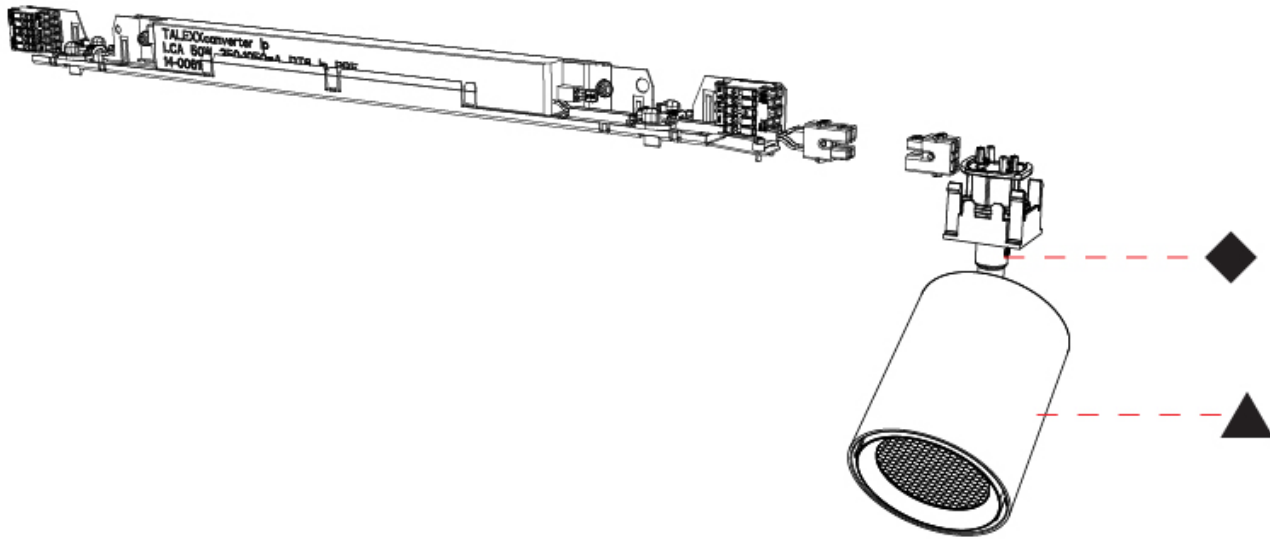

CENTRIQ IN

A380324-

PROJECT _____

TYPE _____

SPECIFIER _____

QUANTITY _____

DATE _____

A