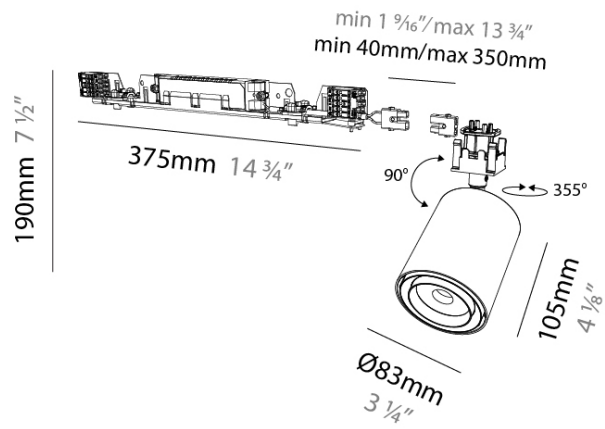

1. To build a product code in our configurator select the specify button on the base model # product page
2. To build a manual product code on this datasheet choose from the options listed below in blue font and add the suffix to the base model #

GENERAL
Series: Centriq
Subseries: Centriq In Flex
Partner: Prolicht
Division: Architectural
Product Type: Spots
Light Distribution: Adjustable

PHYSICAL
Aperture Sizes - Downlights: 2"
Shape: Cylinder
Diameter (mm): 83
Diameter (in): 3 1/4
Length (mm): 375
Length (in): 14 3/4
Height (mm): 190
Height (in): 7 1/2
Diffuser: Lens Pack - No Lens / Opal / Linear Spread Lens / Honeycomb / Spread Lens
Fixture Finish: SSR / BKV / CWI / CRY / HAB / UFT / ITA / RUA / FTG / MYG / LOD / PUS / FRO / FUP / KIA / POP / BLS / SPG / MEY / GOH / CHC / COM / ABZ / JAG / OBR / MOS / ROR
Fixture Material: Aluminum

ELECTRICAL
Lamp Type: LED (Zhaga Standard)
Input Wattage (W): 20
Total Output Wattage (W): 18.1
Dimming: Non-Dimmable
Driver Included: Yes
Driver Location: Integrated
Driver Type: Constant Current - Universal
Driver Class: Class 2
Input Voltage (V): 120 - 277
Upon Request: 0 - 10V Dimming

LED
Color Temperature (°K): 2700 / 3000 / 3500 / 4000
Max. Delivered Lumen (lm): 2923 / 3044 / 3261 / 3328
Nominal Lumen (lm): 3471 / 3615 / 3873 / 3952
CRI: >90 CRI
Lamp Life (hrs): 50000

OPTICAL
Reflector: 14 / 30 / 44

RATINGS AND CERTIFICATIONS
Certified By: Certified for North American Standards
IP rating: IP20