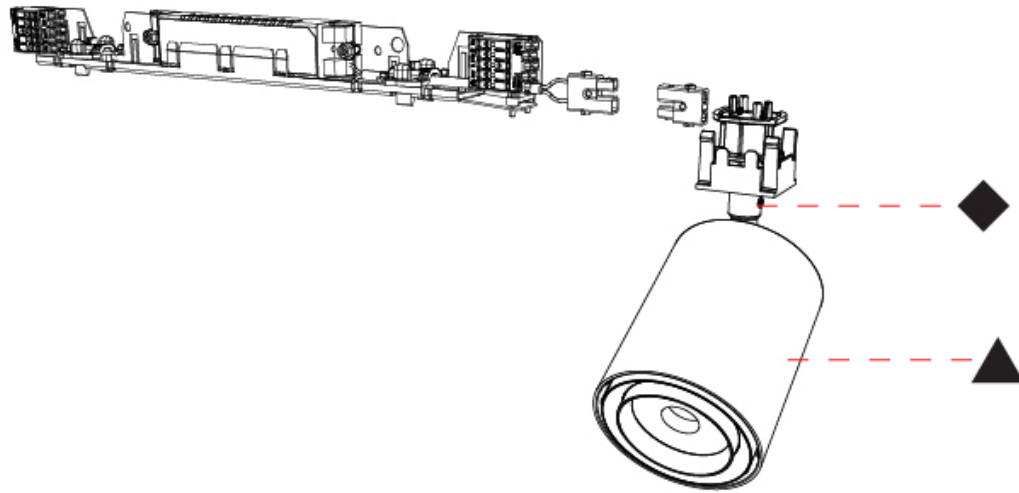

CENTRIQ IN FLEX

A380325-

PROJECT	_____
TYPE	_____
SPECIFIER	_____
QUANTITY	_____
DATE	_____

A