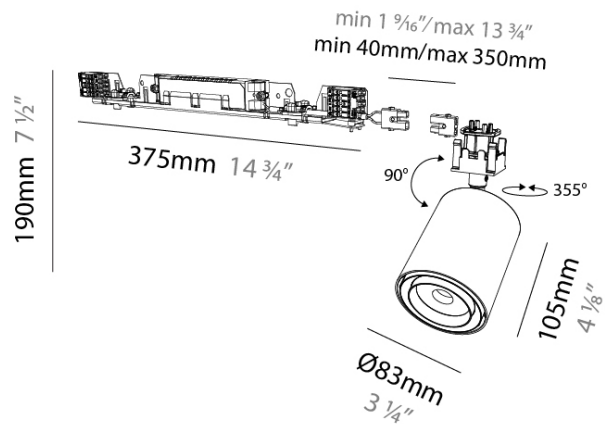

1. To build a product code in our configurator select the specify button on the base model # product page
2. To build a manual product code on this datasheet choose from the options listed below in blue font and add the suffix to the base model #

GENERAL
Series: Centriq
Subseries: Centriq In Flex
Partner: Prolicht
Division: Architectural
Product Type: Spots
Light Distribution: Adjustable

PHYSICAL
Aperture Sizes - Downlights: 2"
Shape: Cylinder
Diameter (mm): 83
Diameter (in): 3 1/4
Length (mm): 375
Length (in): 14 3/4
Height (mm): 190
Height (in): 7 1/2
Diffuser: Lens Pack - No Lens / Opal / Linear Spread Lens / Honeycomb / Spread Lens
Fixture Finish: SSR / BKV / CWI / CRY / HAB / UFT / ITA / RUA / FTG / MYG / LOD / PUS / FRO / FUP / KIA / POP / BLS / SPG / MEY / GOH / CHC / COM / ABZ / JAG / OBR / MOS / ROR
Fixture Material: Aluminum

ELECTRICAL
Lamp Type: LED (Zhaga Standard)
Input Wattage (W): 20
Total Output Wattage (W): 18.1
Dimming: Non-Dimmable
Driver Included: Yes
Driver Location: Integrated
Driver Type: Constant Current - Universal
Driver Class: Class 2
Input Voltage (V): 120 - 277
Upon Request: 0 - 10V Dimming

LED
Color Temperature (°K): 2700 / 3000 / 3500 / 4000
Max. Delivered Lumen (lm): 2923 / 3044 / 3261 / 3328
Nominal Lumen (lm): 3471 / 3615 / 3873 / 3952
CRI: >90 CRI
Lamp Life (hrs): 50000

OPTICAL
Reflector: 14 / 30 / 44

RATINGS AND CERTIFICATIONS
Certified By: Certified for North American Standards
IP rating: IP20