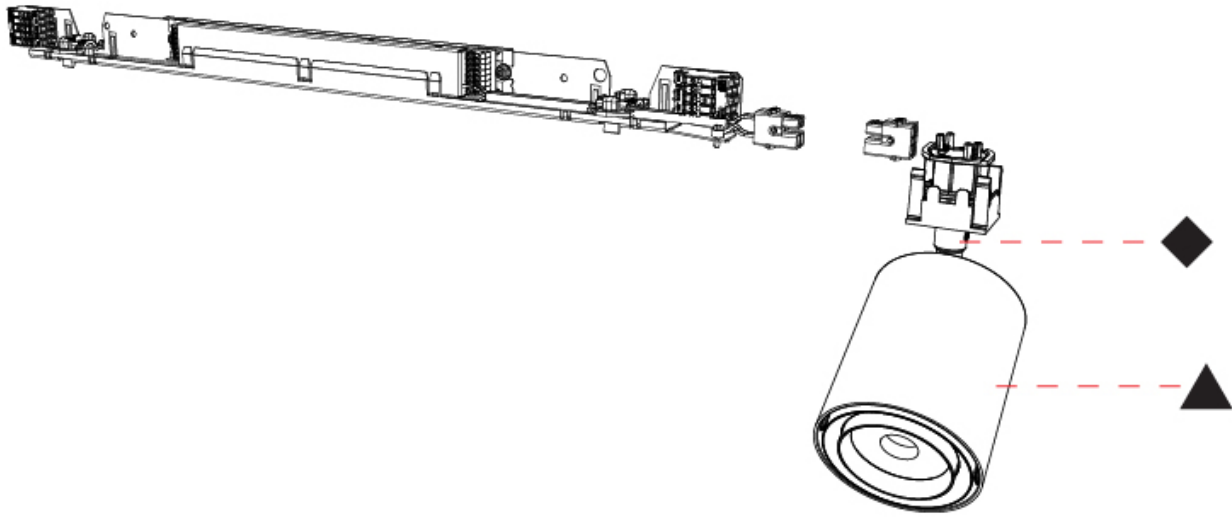

CENTRIQ IN FLEX

A380326-

PROJECT _____

TYPE _____

SPECIFIER _____

QUANTITY _____

DATE _____

A