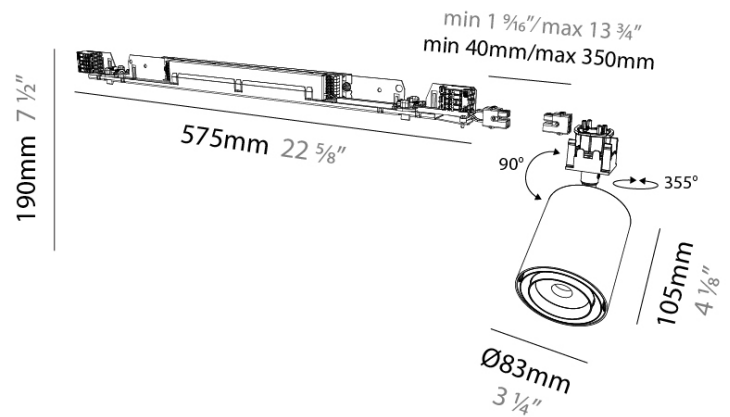

Centriq In 83 Flex - Hypro 40 - Recessed - Spot Insert - 83mm / 3 1/4" - 8W LED (Zhaga Standard) - Tunable White (2700K - 6500K) - Max 479lm - Reflector: 14° / 30° / 44°

1. To build a product code in our configurator select the specify button on the base model # product page
2. To build a manual product code on this datasheet choose from the options listed below in blue font and add the suffix to the base model #

GENERAL

Series: Centriq
Subseries: Centriq In Flex
Partner: Prolicht
Division: Architectural
Product Type: Spots
Light Distribution: Adjustable

PHYSICAL

Aperture Sizes - Downlights: 2"
Shape: Cylinder
Diameter (mm): 83
Diameter (in): 3 1/4"
Length (mm): 575
Length (in): 22 5/8"
Height (mm): 190
Height (in): 7 1/2"
Fixture Finish: SSR / BKV / CWI / CRY / HAB / UFT / ITA / RUA / FTG / MYG / LOD / PUS / FRO / FUP / KIA / POP / BLS / SPG / MEY / GOH / CHC / COM / ABZ / JAG / OBR / MOS / ROR
Fixture Material: Aluminum

ELECTRICAL

Lamp Type: LED (Zhaga Standard)
Input Wattage (W): 8
Total Output Wattage (W): 7.3
Dimming: Non-Dimmable
Driver Included: Yes
Driver Location: Integrated
Driver Type: Constant Current - Universal
Driver Class: Class 2
Input Voltage (V): 120 - 277
Upon Request: 0 - 10V Dimming

LED

Color Temperature (°K): 2700-6500 Tunable White
Max. Delivered Lumen (lm): 416 - 479
CRI: >90 CRI
Lamp Life (hrs): 50000

OPTICAL

Reflector: 14 / 30 / 44

RATINGS AND CERTIFICATIONS

Certified By: Certified for North American Standards
IP rating: IP20