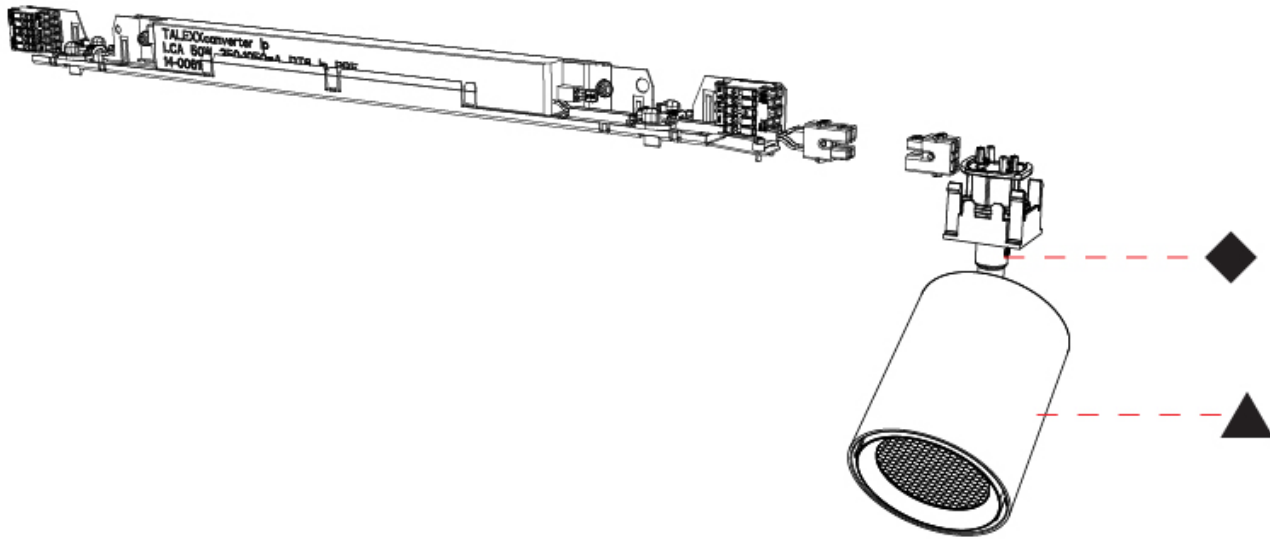

CENTRIQ IN

A380328-

PROJECT _____

TYPE _____

SPECIFIER _____

QUANTITY _____

DATE _____

A