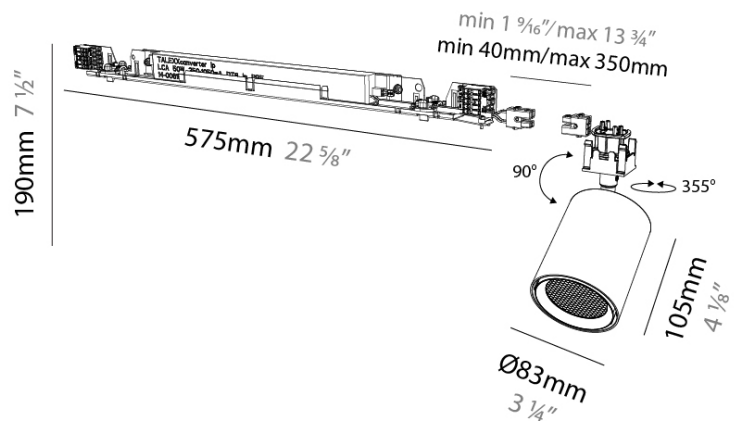

1. To build a product code in our configurator select the specify button on the base model # product page
2. To build a manual product code on this datasheet choose from the options listed below in blue font and add the suffix to the base model #

GENERAL
Series: Centriq
Subseries: Centriq In
Partner: Prolicht
Division: Architectural
Product Type: Spots
Light Distribution: Adjustable

PHYSICAL
Aperture Sizes - Downlights: 2"
Shape: Cylinder
Diameter (mm): 83
Diameter (in): 2 5/8
Length (mm): 575
Length (in): 22 5/8
Height (mm): 190
Height (in): 7 1/2
Diffuser: Lens Pack - No Lens / Opal / Linear Spread Lens / Honeycomb / Spread Lens
Fixture Finish: SSR / BKV / CWI / CRY / HAB / UFT / ITA / RUA / FTG / MYG / LOD / PUS / FRO / FUP / KIA / POP / BLS / SPG / MEY / GOH / CHC / COM / ABZ / JAG / OBR / MOS / ROR
Fixture Material: Aluminum

ELECTRICAL
Lamp Type: LED (Zhaga Standard)
Input Wattage (W): 8
Total Output Wattage (W): 7.3
Dimming: Dali Dimming
Driver Included: No
Driver Location: Remote
Driver Type: Constant Current - Universal
Driver Class: Class 2
Input Voltage (V): 120 - 277

LED
Color Temperature (°K): 2700-6500 Tunable White
Max. Delivered Lumen (lm): 494 - 569
CRI: >90 CRI
Lamp Life (hrs): 60000

OPTICAL
Reflector: 12

RATINGS AND CERTIFICATIONS
Certified By: Certified for North American Standards
IP rating: IP20