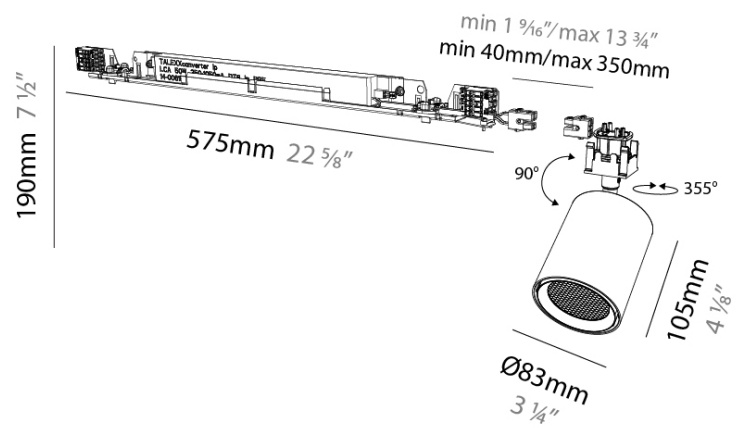

1. To build a product code in our configurator select the specify button on the base model # product page
2. To build a manual product code on this datasheet choose from the options listed below in blue font and add the suffix to the base model #

GENERAL
Series: Centriq
Subseries: Centriq In
Partner: Prolicht
Division: Architectural
Product Type: Spots
Light Distribution: Adjustable

PHYSICAL
Aperture Sizes - Downlights: 2"
Shape: Cylinder
Diameter (mm): 83
Diameter (in): 2 5/8
Length (mm): 575
Length (in): 22 5/8
Height (mm): 190
Height (in): 7 1/2
Diffuser: Lens Pack - No Lens / Opal / Linear Spread Lens / Honeycomb / Spread Lens
Fixture Finish: SSR / BKV / CWI / CRY / HAB / UFT / ITA / RUA / FTG / MYG / LOD / PUS / FRO / FUP / KIA / POP / BLS / SPG / MEY / GOH / CHC / COM / ABZ / JAG / OBR / MOS / ROR
Fixture Material: Aluminum

ELECTRICAL
Lamp Type: LED (Zhaga Standard)
Input Wattage (W): 8
Total Output Wattage (W): 7.3
Dimming: Dali Dimming
Driver Included: No
Driver Location: Remote
Driver Type: Constant Current - Universal
Driver Class: Class 2
Input Voltage (V): 120 - 277

LED
Color Temperature (°K): 2700-6500 Tunable White
Max. Delivered Lumen (lm): 494 - 569
CRI: >90 CRI
Lamp Life (hrs): 60000

OPTICAL
Reflector: 12

RATINGS AND CERTIFICATIONS
Certified By: Certified for North American Standards
IP rating: IP20