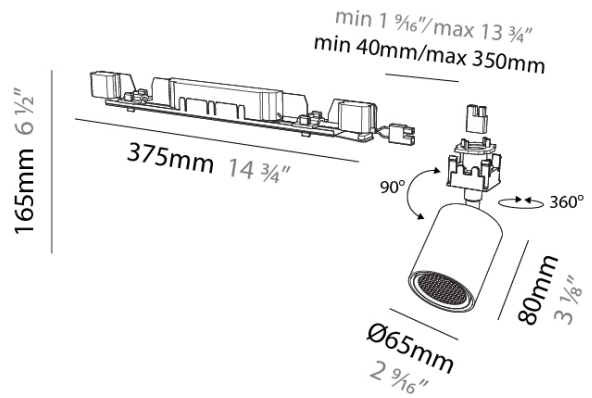

GENERAL

Series: Centriq
Subseries: Centriq In
Partner: Prolicht
Division: Architectural
Product Type: Spots
Light Distribution: Adjustable

PHYSICAL

Aperture Sizes - Downlights: 2"
Shape: Cylinder
Diameter (mm): 65
Diameter (in): 2 9/16"
Length (mm): 375
Length (in): 14 3/4"
Height (mm): 165
Height (in): 6 1/2"
Diffuser: Lens Pack - No Lens / Opal / Linear Spread Lens / Honeycomb / Spread Lens
Fixture Finish: SSR / BKV / CWI / CRY / HAB / UFT / ITA / RUA / FTG / MYG / LOD / PUS / FRO / FUP / KIA / POP / BLS / SPG / MEY / GOH / CHC / COM / ABZ / JAG / OBR / MOS / ROR
Fixture Material: Aluminum

ELECTRICAL

Lamp Type: LED (Zhaga Standard)
Input Wattage (W): 23
Total Output Wattage (W): 20.9
Dimming: Non-Dimmable
Driver Included: Yes
Driver Location: Integrated
Driver Type: Constant Current - Universal
Driver Class: Class 2
Input Voltage (V): 120 - 277
Upon Request: 0 - 10V Dimming

LED

Color Temperature (°K): 2700 / 3000 / 3500 / 4000
Max. Delivered Lumen (lm): 1946 / 2026 / 2167 / 2211
Nominal Lumen (lm): 2429 / 2529 / 2706 / 2761
CRI: >90 CRI
Lamp Life (hrs): 50000

OPTICAL

Reflector: 24 / 36 / 52
Adjustability: Rotational 360°; Tilt 90°

RATINGS AND CERTIFICATIONS

Certified By: Certified for North American Standards
IP rating: IP20