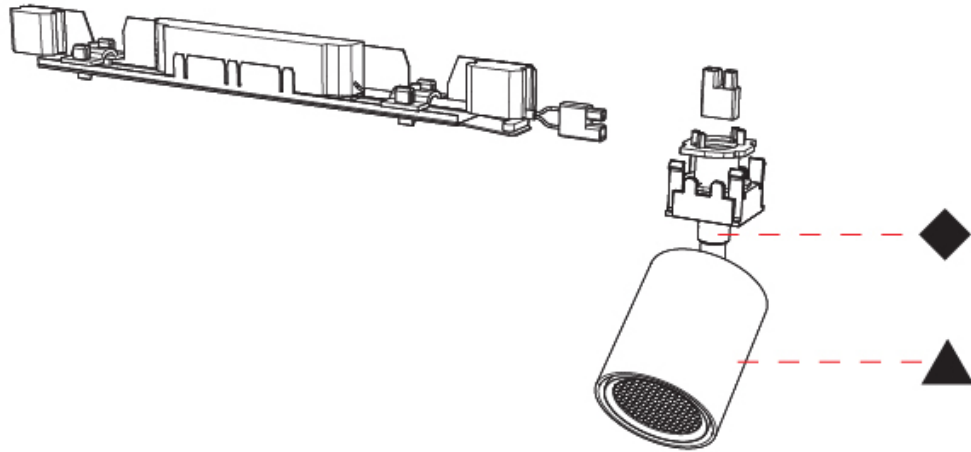

CENTRIQ IN

A380330-

PROJECT _____

TYPE _____

SPECIFIER _____

QUANTITY _____

DATE _____

A