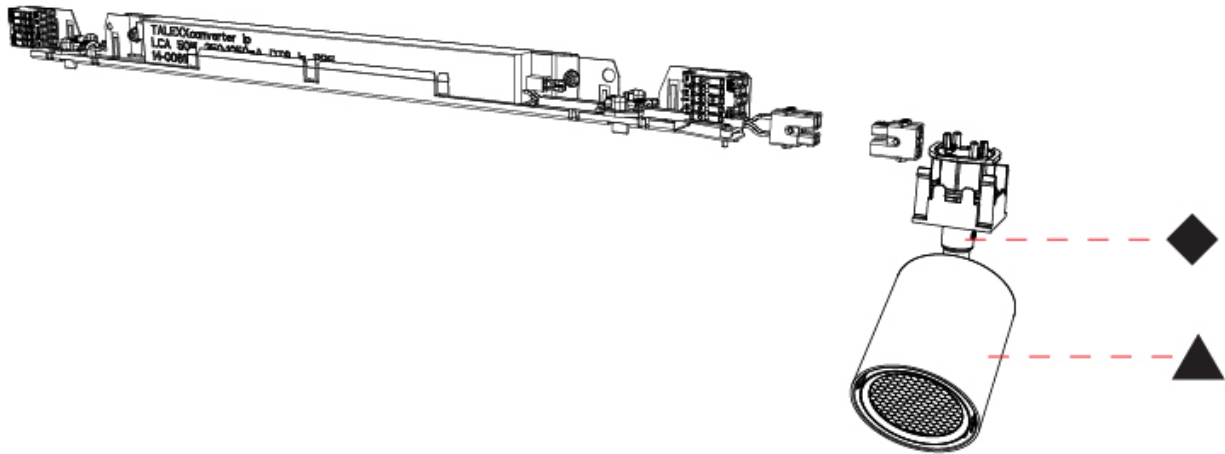

CENTRIQ IN

A380331-

PROJECT _____

TYPE _____

SPECIFIER _____

QUANTITY _____

DATE _____

A