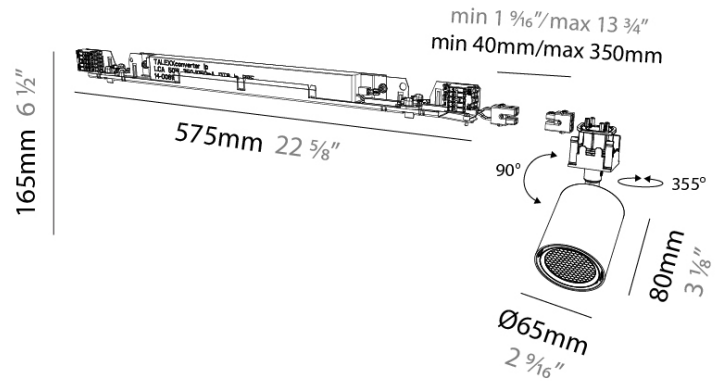

1. To build a product code in our configurator select the specify button on the base model # product page
2. To build a manual product code on this datasheet choose from the options listed below in blue font and add the suffix to the base model #

GENERAL
Series: Centriq
Subseries: Centriq In
Partner: Prolicht
Division: Architectural
Product Type: Spots
Light Distribution: Adjustable

PHYSICAL
Aperture Sizes - Downlights: 2"
Shape: Cylinder
Diameter (mm): 65
Diameter (in): 2 9/16
Length (mm): 575
Length (in): 22 5/8
Height (mm): 165
Height (in): 6 1/2
Diffuser: Lens Pack - No Lens / Opal / Linear Spread Lens / Honeycomb / Spread Lens
Fixture Finish: SSR / BKV / CWI / CRY / HAB / UFT / ITA / RUA / FTG / MYG / LOD / PUS / FRO / FUP / KIA / POP / BLS / SPG / MEY / GOH / CHC / COM / ABZ / JAG / OBR / MOS / ROR
Fixture Material: Aluminum

ELECTRICAL
Lamp Type: LED (Zhaga Standard)
Input Wattage (W): 14
Total Output Wattage (W): 12.7
Dimming: Non-Dimmable
Driver Included: Yes
Driver Location: Integrated
Driver Type: Constant Current - Universal
Driver Class: Class 2
Input Voltage (V): 120 - 277
Upon Request: 0 - 10V Dimming

LED
Color Temperature (°K): 2700-6500 Tunable White
Max. Delivered Lumen (lm): 1079 - 1269
CRI: >90 CRI
Lamp Life (hrs): 50000

OPTICAL
Reflector*: 18 / 34 / 54

RATINGS AND CERTIFICATIONS
Certified By: Certified for North American Standards
IP rating: IP20