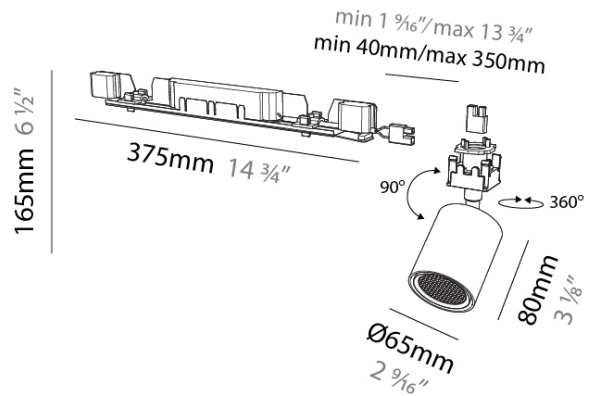

GENERAL

Series: Centriq
Subseries: Centriq In
Partner: Prolicht
Division: Architectural
Product Type: Spots
Light Distribution: Adjustable

PHYSICAL

Aperture Sizes - Downlights: 2"
Shape: Cylinder
Diameter (mm): 65
Diameter (in): 2 9/16"
Length (mm): 375
Length (in): 14 3/4"
Height (mm): 165
Height (in): 6 1/2"
Diffuser: Lens Pack - No Lens / Opal / Linear Spread Lens / Honeycomb / Spread Lens
Fixture Finish: SSR / BKV / CWI / CRY / HAB / UFT / ITA / RUA / FTG / MYG / LOD / PUS / FRO / FUP / KIA / POP / BLS / SPG / MEY / GOH / CHC / COM / ABZ / JAG / OBR / MOS / ROR
Fixture Material: Aluminum

ELECTRICAL

Lamp Type: LED (Zhaga Standard)
Input Wattage (W): 20
Total Output Wattage (W): 18.1
Dimming: Non-Dimmable
Driver Included: Yes
Driver Location: Integrated
Driver Type: Constant Current - Universal
Driver Class: Class 2
Input Voltage (V): 120 - 277
Upon Request: 0 - 10V Dimming

LED

Color Temperature (°K): 2700 / 3000 / 3500 / 4000
Max. Delivered Lumen (lm): 1360 / 1465 / 1523 / 1554
Nominal Lumen (lm): 1668 / 1797 / 1869 / 1907
CRI: >90 CRI
Lamp Life (hrs): 50000

OPTICAL

Reflector: 12
Adjustability: Rotational 360°; Tilt 90°

RATINGS AND CERTIFICATIONS

Certified By: Certified for North American Standards
IP rating: IP20