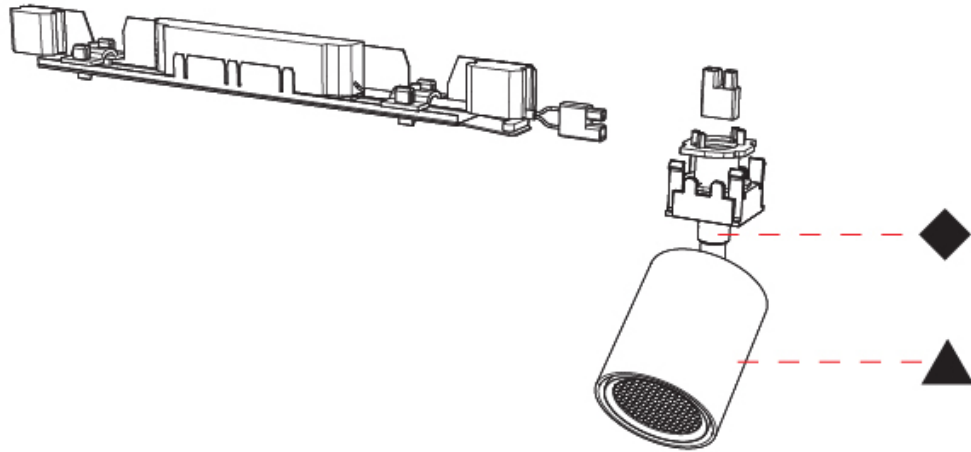

CENTRIQ IN

A380333-

PROJECT _____

TYPE _____

SPECIFIER _____

QUANTITY _____

DATE _____

A