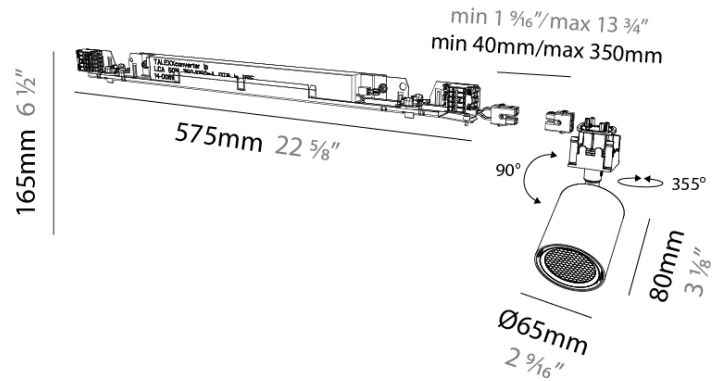

1. To build a product code in our configurator select the specify button on the base model # product page
2. To build a manual product code on this datasheet choose from the options listed below in blue font and add the suffix to the base model #

GENERAL

Series: Centriq
Subseries: Centriq In
Partner: Prolicht
Division: Architectural
Product Type: Spots
Light Distribution: Adjustable

PHYSICAL

Aperture Sizes - Downlights: 2"
Shape: Cylinder
Diameter (mm): 65
Diameter (in): 2 9/16
Length (mm): 575
Length (in): 22 5/8
Height (mm): 165
Height (in): 6 1/2
Diffuser: Lens Pack - No Lens / Opal / Linear Spread Lens / Honeycomb / Spread Lens
Fixture Finish: SSR / BKV / CWI / CRY / HAB / UFT / ITA / RUA / FTG / MYG / LOD / PUS / FRO / FUP / KIA / POP / BLS / SPG / MEY / GOH / CHC / COM / ABZ / JAG / OBR / MOS / ROR
Fixture Material: Aluminum

ELECTRICAL

Lamp Type: LED (Zhaga Standard)
Input Wattage (W): 8
Total Output Wattage (W): 7.3
Dimming: Non-Dimmable
Driver Included: Yes
Driver Location: Integrated
Driver Type: Constant Current - Universal
Driver Class: Class 2
Input Voltage (V): 120 - 277
Upon Request: 0 - 10V Dimming

LED

Color Temperature (°K): 2700-6500 Tunable White
Max. Delivered Lumen (lm): 490 - 564
CRI: >90 CRI
Lamp Life (hrs): 50000

OPTICAL

Reflector: 12

RATINGS AND CERTIFICATIONS

Certified By: Certified for North American Standards
IP rating: IP20