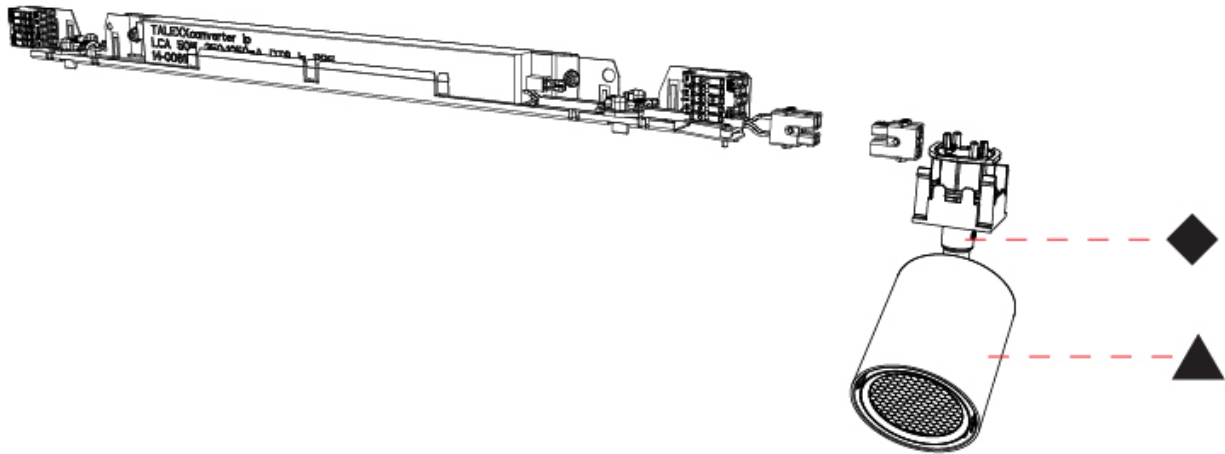

CENTRIQ IN

A380334-

PROJECT

TYPE

SPECIFIER

QUANTITY

DATE

A