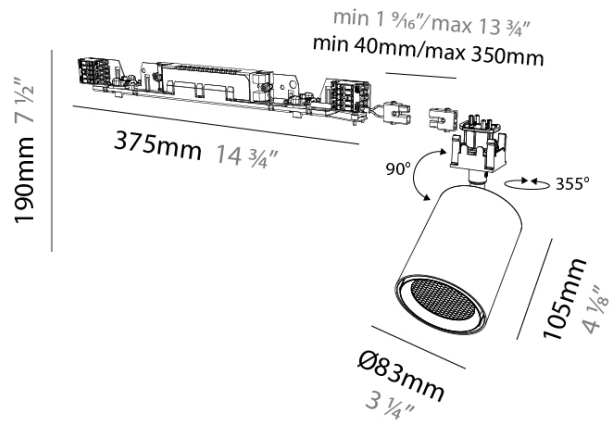

GENERAL

Series: Centriq
Subseries: Centriq In
Partner: Prolight
Division: Architectural
Product Type: Spots
Light Distribution: Adjustable

PHYSICAL

Aperture Sizes - Downlights: 2"
Shape: Cylinder
Diameter (mm): 83
Diameter (in): 3 1/4"
Length (mm): 375
Length (in): 14 3/4"
Height (mm): 190
Height (in): 7 1/2"
Diffuser: Lens Pack - No Lens / Opal / Linear Spread Lens / Honeycomb / Spread Lens
Fixture Finish: SSR / BKV / CWI / CRY / HAB / UFT / ITA / RUA / FTG / MYG / LOD / PUS / FRO / FUP / KIA / POP / BLS / SPG / MEY / GOH / CHC / COM / ABZ / JAG / OBR / MOS / ROR
Fixture Material: Aluminum

ELECTRICAL

Lamp Type: LED (Zhaga Standard)
Input Wattage (W): 26
Total Output Wattage (W): 23.7
Dimming: Non-Dimmable
Driver Included: Yes
Driver Location: Integrated
Driver Type: Constant Current - Universal
Driver Class: Class 2
Input Voltage (V): 120 - 277
Upon Request: 0 - 10V Dimming

LED

Color Temperature (°K): 2700 / 3000 / 3500 / 4000
Max. Delivered Lumen (lm): 2923 / 3044 / 3261 / 3328
Nominal Lumen (lm): 3471 / 3615 / 3873 / 3952
CRI: >90 CRI
Lamp Life (hrs): 50000

OPTICAL

Reflector: 12
Adjustability: Rotational 360°; Tilt 90°

RATINGS AND CERTIFICATIONS

Certified By: Certified for North American Standards
IP rating: IP20