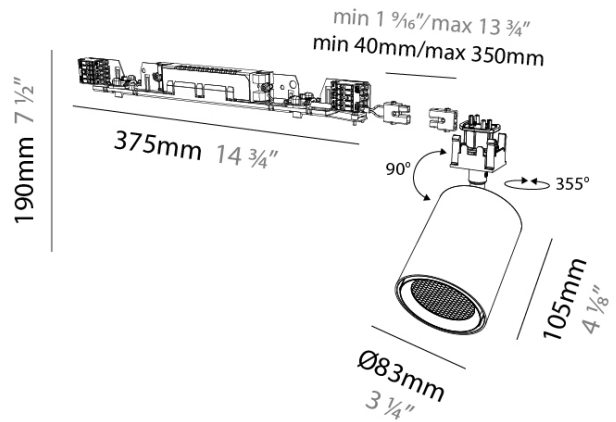

GENERAL

Series: Centriq
Subseries: Centriq In
Partner: Prolicht
Division: Architectural
Product Type: Spots
Light Distribution: Adjustable

PHYSICAL

Aperture Sizes - Downlights: 2"
Shape: Cylinder
Diameter (mm): 83
Diameter (in): 3 1/4"
Length (mm): 375
Length (in): 14 3/4"
Height (mm): 190
Height (in): 7 1/2"
Diffuser: Lens Pack - No Lens / Opal / Linear Spread Lens / Honeycomb / Spread Lens
Fixture Finish: SSR / BKV / CWI / CRY / HAB / UFT / ITA / RUA / FTG / MYG / LOD / PUS / FRO / FUP / KIA / POP / BLS / SPG / MEY / GOH / CHC / COM / ABZ / JAG / OBR / MOS / ROR
Fixture Material: Aluminum

ELECTRICAL

Lamp Type: LED (Zhaga Standard)
Input Wattage (W): 26
Total Output Wattage (W): 23.7
Dimming: Non-Dimmable
Driver Included: Yes
Driver Location: Integrated
Driver Type: Constant Current - Universal
Driver Class: Class 2
Input Voltage (V): 120 - 277
Upon Request: 0 - 10V Dimming

LED

Color Temperature (°K): 2700 / 3000 / 3500 / 4000
Max. Delivered Lumen (lm): 2923 / 3044 / 3261 / 3328
Nominal Lumen (lm): 3471 / 3615 / 3873 / 3952
CRI: >90 CRI
Lamp Life (hrs): 50000

OPTICAL

Reflector: 12
Adjustability: Rotational 360°; Tilt 90°

RATINGS AND CERTIFICATIONS

Certified By: Certified for North American Standards
IP rating: IP20