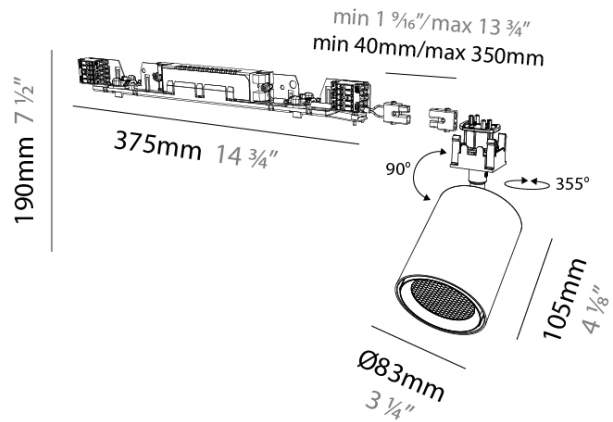

GENERAL

Series: Centriq
Subseries: Centriq In
Partner: Prolight
Division: Architectural
Product Type: Spots
Light Distribution: Adjustable

PHYSICAL

Aperture Sizes - Downlights: 2"
Shape: Cylinder
Diameter (mm): 83
Diameter (in): 3 1/4"
Length (mm): 375
Length (in): 14 3/4"
Height (mm): 190
Height (in): 7 1/2"
Diffuser: Lens Pack - No Lens / Opal / Linear Spread Lens / Honeycomb / Spread Lens
Fixture Finish: SSR / BKV / CWI / CRY / HAB / UFT / ITA / RUA / FTG / MYG / LOD / PUS / FRO / FUP / KIA / POP / BLS / SPG / MEY / GOH / CHC / COM / ABZ / JAG / OBR / MOS / ROR
Fixture Material: Aluminum

ELECTRICAL

Lamp Type: LED (Zhaga Standard)
Input Wattage (W): 26
Total Output Wattage (W): 23.7
Dimming: Non-Dimmable
Driver Included: Yes
Driver Location: Integrated
Driver Type: Constant Current - Universal
Driver Class: Class 2
Input Voltage (V): 120 - 277
Upon Request: 0 - 10V Dimming

LED

Color Temperature (°K): 2700 / 3000 / 3500 / 4000
Max. Delivered Lumen (lm): 2923 / 3044 / 3261 / 3328
Nominal Lumen (lm): 3471 / 3615 / 3873 / 3952
CRI: >90 CRI
Lamp Life (hrs): 50000

OPTICAL

Reflector: 12
Adjustability: Rotational 360°; Tilt 90°

RATINGS AND CERTIFICATIONS

Certified By: Certified for North American Standards
IP rating: IP20