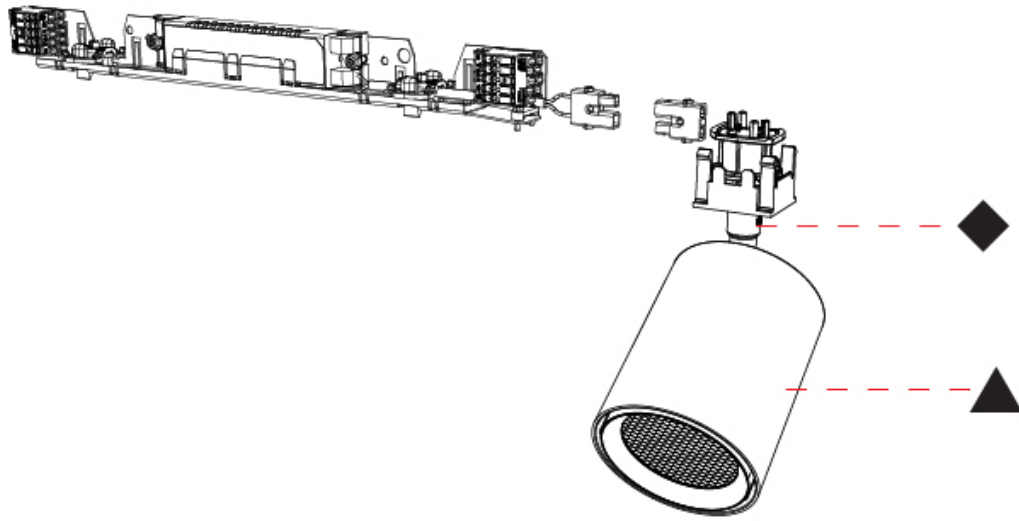

CENTRIQ IN

A380339-

PROJECT

TYPE

SPECIFIER

QUANTITY

DATE

A