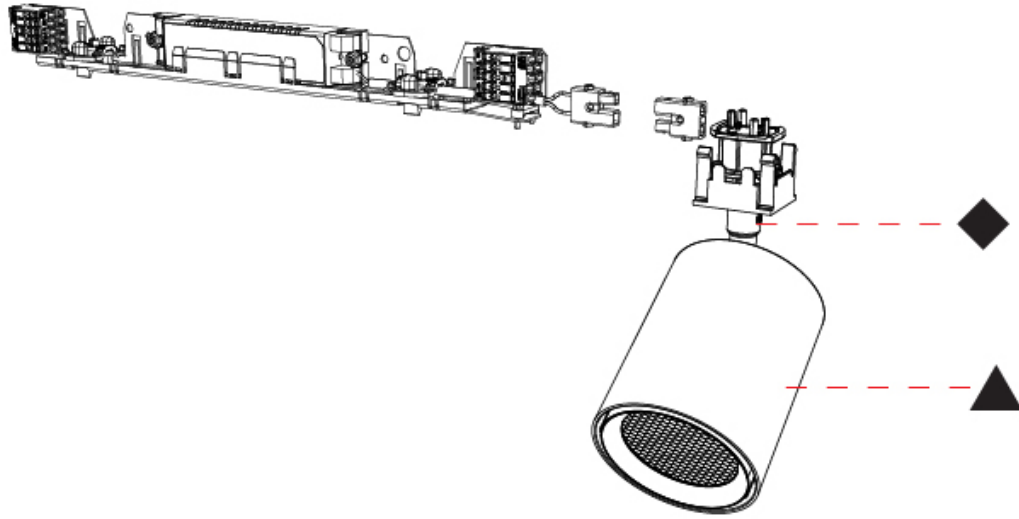

CENTRIQ IN

A380339-

PROJECT

TYPE

SPECIFIER

QUANTITY

DATE

A