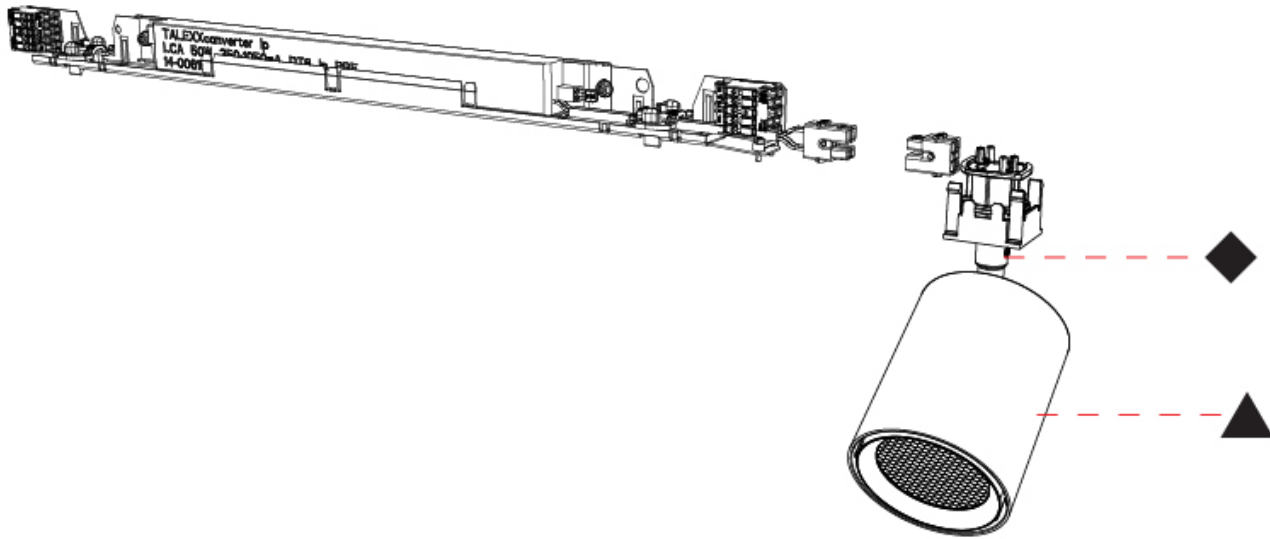

CENTRIQ IN

A380340-

PROJECT	_____
TYPE	_____
SPECIFIER	_____
QUANTITY	_____
DATE	_____