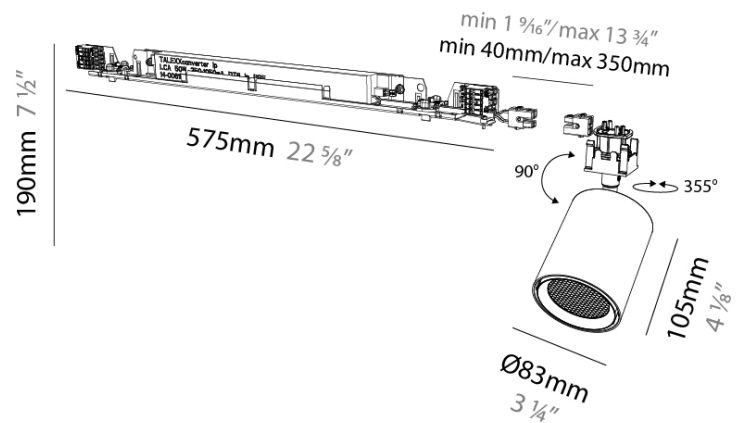

1. To build a product code in our configurator select the specify button on the base model # product page
2. To build a manual product code on this datasheet choose from the options listed below in blue font and add the suffix to the base model #

GENERAL

Series: Centriq
Subseries: Centriq In
Partner: Prolicht
Division: Architectural
Product Type: Spots
Light Distribution: Adjustable

PHYSICAL

Aperture Sizes - Downlights: 2"
Shape: Cylinder
Diameter (mm): 83
Diameter (in): 3 1/4"
Length (mm): 575
Length (in): 22 5/8"
Height (mm): 190
Height (in): 7 1/2"
Diffuser: Lens Pack - No Lens / Opal / Linear Spread Lens / Honeycomb / Spread Lens
Fixture Finish: SSR / BKV / CWI / CRY / HAB / UFT / ITA / RUA / FTG / MYG / LOD / PUS / FRO / FUP / KIA / POP / BLS / SPG / MEY / GOH / CHC / COM / ABZ / JAG / OBR / MOS / ROR
Fixture Material: Aluminum

ELECTRICAL

Lamp Type: LED (Zhaga Standard)
Input Wattage (W): 8
Total Output Wattage (W): 7.3
Dimming: Dali Dimming
Driver Included: No
Driver Location: Remote
Driver Type: Constant Current - Universal
Driver Class: Class 2
Input Voltage (V): 120 - 277

LED

Color Temperature (°K): 2700-6500 Tunable White
Max. Delivered Lumen (lm): 494 - 569
CRI: >90 CRI
Lamp Life (hrs): 60000

RATINGS AND CERTIFICATIONS

Certified By: Certified for North American Standards
IP rating: IP20