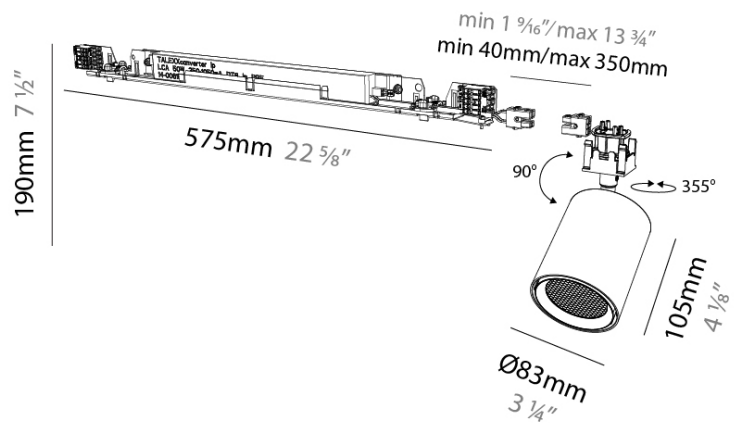

1. To build a product code in our configurator select the specify button on the base model # product page
2. To build a manual product code on this datasheet choose from the options listed below in blue font and add the suffix to the base model #

GENERAL

Series: Centriq
Subseries: Centriq In
Partner: Prolicht
Division: Architectural
Product Type: Spots
Light Distribution: Adjustable

PHYSICAL

Aperture Sizes - Downlights: 2"
Shape: Cylinder
Diameter (mm): 83
Diameter (in): 3 1/4"
Length (mm): 575
Length (in): 22 5/8"
Height (mm): 190
Height (in): 7 1/2"
Diffuser: Lens Pack - No Lens / Opal / Linear Spread Lens / Honeycomb / Spread Lens
Fixture Finish: SSR / BKV / CWI / CRY / HAB / UFT / ITA / RUA / FTG / MYG / LOD / PUS / FRO / FUP / KIA / POP / BLS / SPG / MEY / GOH / CHC / COM / ABZ / JAG / OBR / MOS / ROR
Fixture Material: Aluminum

ELECTRICAL

Lamp Type: LED (Zhaga Standard)
Input Wattage (W): 8
Total Output Wattage (W): 7.3
Dimming: Dali Dimming
Driver Included: No
Driver Location: Remote
Driver Type: Constant Current - Universal
Driver Class: Class 2
Input Voltage (V): 120 - 277

LED

Color Temperature (°K): 2700-6500 Tunable White
Max. Delivered Lumen (lm): 494 - 569
CRI: >90 CRI
Lamp Life (hrs): 60000

RATINGS AND CERTIFICATIONS

Certified By: Certified for North American Standards
IP rating: IP20