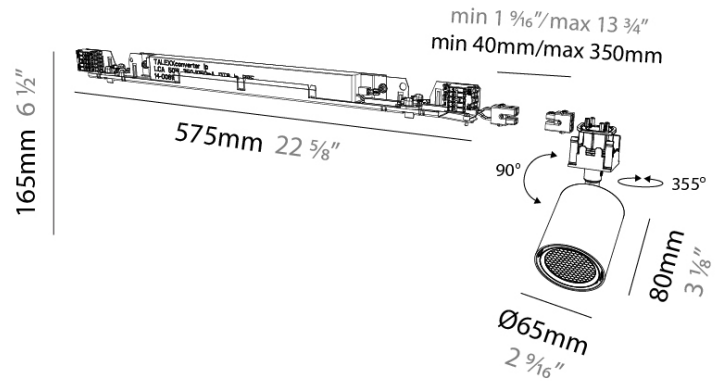

1. To build a product code in our configurator select the specify button on the base model # product page
2. To build a manual product code on this datasheet choose from the options listed below in blue font and add the suffix to the base model #

GENERAL
Series: Centriq
Subseries: Centriq In
Partner: Prolicht
Division: Architectural
Product Type: Spots
Light Distribution: Adjustable

PHYSICAL
Aperture Sizes - Downlights: 2"
Shape: Cylinder
Diameter (mm): 65
Diameter (in): 2 9/16
Length (mm): 575
Length (in): 22 5/8
Height (mm): 165
Height (in): 6 1/2
Diffuser: Lens Pack - No Lens / Opal / Linear Spread Lens / Honeycomb / Spread Lens
Fixture Finish: SSR / BKV / CWI / CRY / HAB / UFT / ITA / RUA / FTG / MYG / LOD / PUS / FRO / FUP / KIA / POP / BLS / SPG / MEY / GOH / CHC / COM / ABZ / JAG / OBR / MOS / ROR
Fixture Material: Aluminum

ELECTRICAL
Lamp Type: LED (Zhaga Standard)
Input Wattage (W): 14
Total Output Wattage (W): 12.7
Dimming: Non-Dimmable
Driver Included: Yes
Driver Location: Integrated
Driver Type: Constant Current - Universal
Driver Class: Class 2
Input Voltage (V): 120 - 277
Upon Request: 0 - 10V Dimming

LED
Color Temperature (°K): 2700-6500 Tunable White
Max. Delivered Lumen (lm): 1079 - 1269
CRI: >90 CRI
Lamp Life (hrs): 50000

OPTICAL
Reflector*: 18 / 34 / 54
Adjustability: Rotational 360°; Tilt 90°

RATINGS AND CERTIFICATIONS
Certified By: Certified for North American Standards
IP rating: IP20