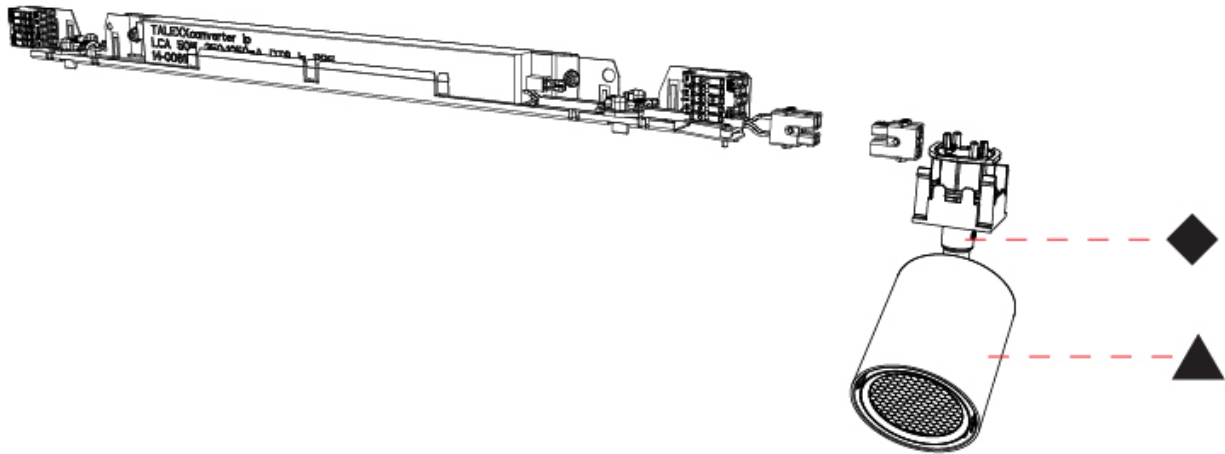

CENTRIQ IN

A380342-

PROJECT

TYPE

SPECIFIER

QUANTITY

DATE

A