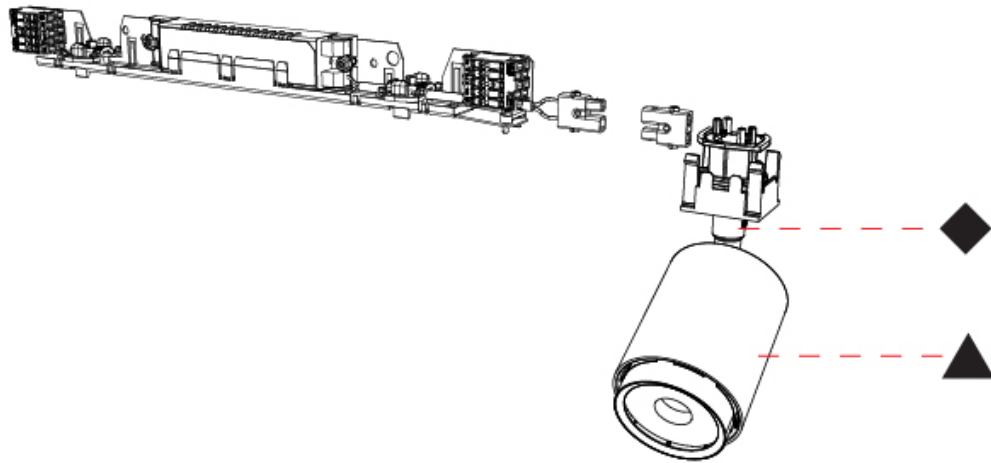

CENTRIQ IN FLEX

A380343-

PROJECT _____

TYPE _____

SPECIFIER _____

QUANTITY _____

DATE _____

A