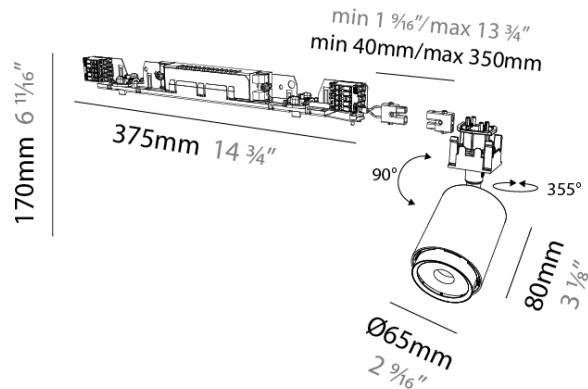

1. To build a product code in our configurator select the specify button on the base model # product page
2. To build a manual product code on this datasheet choose from the options listed below in blue font and add the suffix to the base model #

GENERAL

Series: Centriq
Subseries: Centriq In Flex
Partner: Prolicht
Division: Architectural
Product Type: Spots
Light Distribution: Adjustable

PHYSICAL

Aperture Sizes - Downlights: 2"
Shape: Cylinder
Diameter (mm): 65
Diameter (in): 2 9/16
Length (mm): 375
Length (in): 14 3/4
Height (mm): 170
Height (in): 6 11/16
Fixture Finish: SSR / BKV / CWI / CRY / HAB / UFT / ITA / RUA / FTG / MYG / LOD / PUS / FRO / FUP / KIA / POP / BLS / SPG / MEV / GOH / CHC / COM / ABZ / JAG / OBR / MOS / ROR
Fixture Material: Aluminum

ELECTRICAL

Lamp Type: LED (Zhaga Standard)
Input Wattage (W): 20
Total Output Wattage (W): 18.1
Dimming: Non-Dimmable
Driver Included: Yes
Driver Location: Integrated
Driver Type: Constant Current - Universal
Driver Class: Class 2
Input Voltage (V): 120 - 277
Upon Request: 0 - 10V Dimming

LED

Color Temperature (°K): 2700 / 3000 / 3500 / 4000
Max. Delivered Lumen (lm): 1127 / 1214 / 1262 / 1288
Nominal Lumen (lm): 1688 / 1797 / 1869 / 1907
CRI: >90 CRI
Lamp Life (hrs): 50000

OPTICAL

Reflector: 14 / 30 / 44
Adjustability: Rotational 360°; Tilt 90°

RATINGS AND CERTIFICATIONS

Certified By: Certified for North American Standards
IP rating: IP20