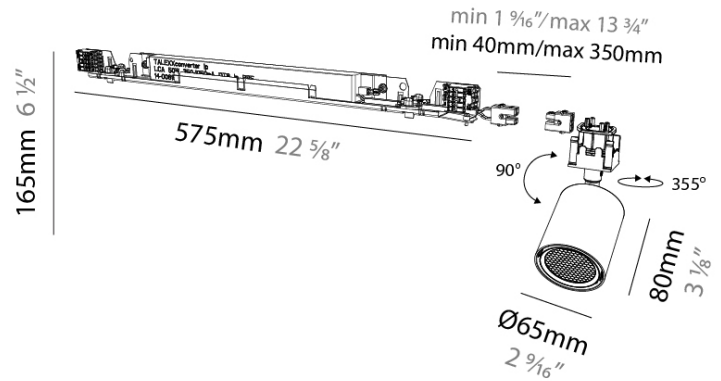

1. To build a product code in our configurator select the specify button on the base model # product page
2. To build a manual product code on this datasheet choose from the options listed below in blue font and add the suffix to the base model #

GENERAL

Series: Centriq
Subseries: Centriq In
Partner: Prolicht
Division: Architectural
Product Type: Spots
Light Distribution: Adjustable

PHYSICAL

Aperture Sizes - Downlights: 2"
Shape: Cylinder
Diameter (mm): 65
Diameter (in): 2 5/16
Length (mm): 575
Length (in): 22 5/8
Height (mm): 165
Height (in): 6 1/2
Diffuser: Lens Pack - No Lens / Opal / Linear Spread Lens / Honeycomb / Spread Lens
Fixture Finish: SSR / BKV / CWI / CRY / HAB / UFT / ITA / RUA / FTG / MYG / LOD / PUS / FRO / FUP / KIA / POP / BLS / SPG / MEY / GOH / CHC / COM / ABZ / JAG / OBR / MOS / ROR
Fixture Material: Aluminum

ELECTRICAL

Lamp Type: LED (Zhaga Standard)
Input Wattage (W): 8
Total Output Wattage (W): 7.3
Dimming: Non-Dimmable
Driver Included: Yes
Driver Location: Integrated
Driver Type: Constant Current - Universal
Driver Class: Class 2
Input Voltage (V): 120 - 277
Upon Request: 0 - 10V Dimming

LED

Color Temperature (°K): 2700-6500 Tunable White
Max. Delivered Lumen (lm): 490 - 564
CRI: >90 CRI
Lamp Life (hrs): 50000

OPTICAL

Reflector: 12
Adjustability: Rotational 360°; Tilt 90°

RATINGS AND CERTIFICATIONS

Certified By: Certified for North American Standards
IP rating: IP20