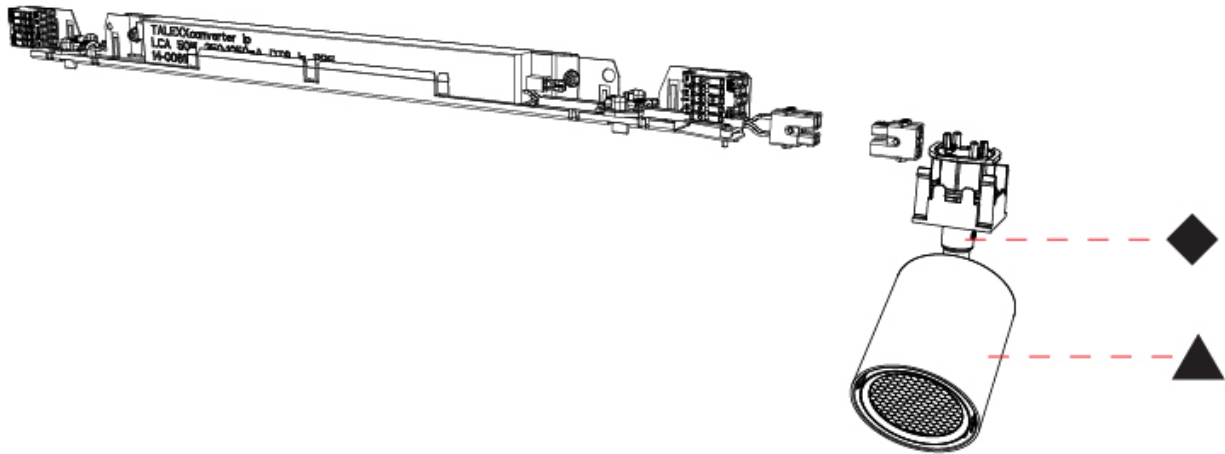

CENTRIQ IN

A380345-

PROJECT

TYPE

SPECIFIER

QUANTITY

DATE

A