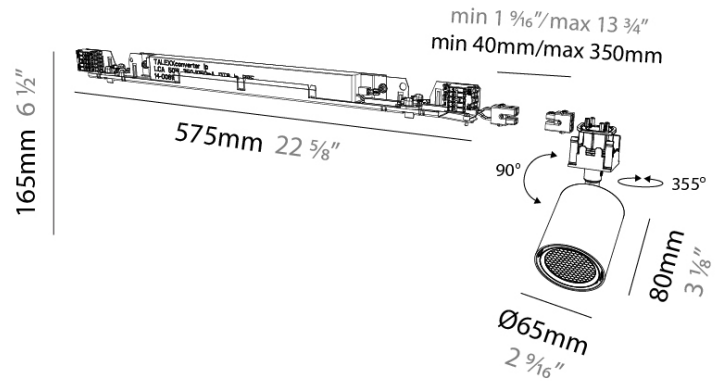

1. To build a product code in our configurator select the specify button on the base model # product page
2. To build a manual product code on this datasheet choose from the options listed below in blue font and add the suffix to the base model #

GENERAL
Series: Centriq
Subseries: Centriq In
Partner: Prolicht
Division: Architectural
Product Type: Spots
Light Distribution: Adjustable

PHYSICAL
Aperture Sizes - Downlights: 2"
Shape: Cylinder
Diameter (mm): 65
Diameter (in): 2 5/16"
Length (mm): 575
Length (in): 22 5/8"
Height (mm): 165
Height (in): 6 1/2"
Diffuser: Lens Pack - No Lens / Opal / Linear Spread Lens / Honeycomb / Spread Lens
Fixture Finish: SSR / BKV / CWI / CRY / HAB / UFT / ITA / RUA / FTG / MYG / LOD / PUS / FRO / FUP / KIA / POP / BLS / SPG / MEY / GOH / CHC / COM / ABZ / JAG / OBR / MOS / ROR
Fixture Material: Aluminum

ELECTRICAL
Lamp Type: LED (Zhaga Standard)
Input Wattage (W): 8
Total Output Wattage (W): 7.3
Dimming: Non-Dimmable
Driver Included: Yes
Driver Location: Integrated
Driver Type: Constant Current - Universal
Driver Class: Class 2
Input Voltage (V): 120 - 277
Upon Request: 0 - 10V Dimming

LED
Color Temperature (°K): 2700-6500 Tunable White
Max. Delivered Lumen (lm): 490 - 564
CRI: >90 CRI
Lamp Life (hrs): 50000

OPTICAL
Reflector: 12
Adjustability: Rotational 360°; Tilt 90°

RATINGS AND CERTIFICATIONS
Certified By: Certified for North American Standards
IP rating: IP20