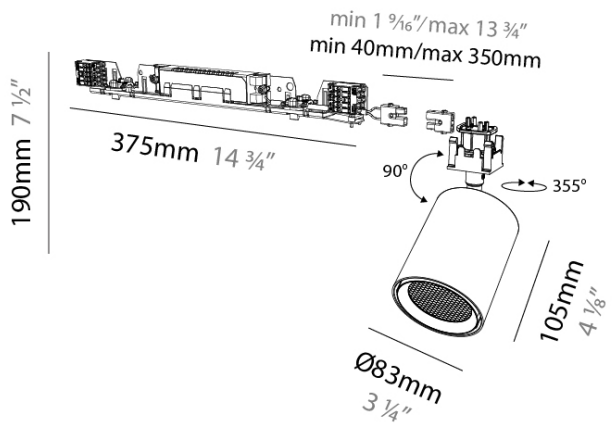

GENERAL
Series: Centriq
Subseries: Centriq In
Partner: Prolicht
Division: Architectural
Product Type: Spots
Mounting Location: Ceiling
Light Distribution: Adjustable

PHYSICAL
Aperture Sizes - Downlights: 2"
Shape: Cylinder
Diameter (mm): 83
Diameter (in): 3 ¼"
Length (mm): 375
Length (in): 14 ¾"
Height (mm): 190
Height (in): 7 ½"
Weight (kg): 0.965
Diffuser: Lens Pack - Spread Lens / Linear Spread Lens / Honeycomb Louver
Fixture Finish: SSR / BKV / CWI / CRY / HAB / UFT / ITA / RUA / FTG / MYG / LOD / PUS / FRO / FUP / KIA / POP / BLS / SPG / MEY / GOH / CHC / COM / ABZ / JAG / OBR / MOS / ROR
Fixture Material: Aluminum

ELECTRICAL
Lamp Type: LED (Zhaga Standard)
Input Wattage (W): 36
Total Output Wattage (W): 32.7
Dimming: Non-Dimmable
Driver Included: Yes
Driver Location: Integrated
Driver Type: Constant Current - Universal
Driver Class: Class 2
Input Voltage (V): 120 - 277
Constant Current (MA): 900
Upon Request: 0 - 10V Dimming

LED
Number of LEDs: 1
Color Temperature (°K): 2700 / 3000 / 3500 / 4000
Max. Delivered Lumen (lm): 3030 / 3156 / 3381 / 3450
Nominal Lumen (lm): 3471 / 3615 / 3873 / 3952
CRI: >90 CRI
Lamp Life (hrs): 50000

OPTICAL
Reflector: 20 / 32 / 54
Adjustability: Rotational 360°; Tilt 90°

RATINGS AND CERTIFICATIONS
Certified By: Certified for North American Standards
IP rating: IP20