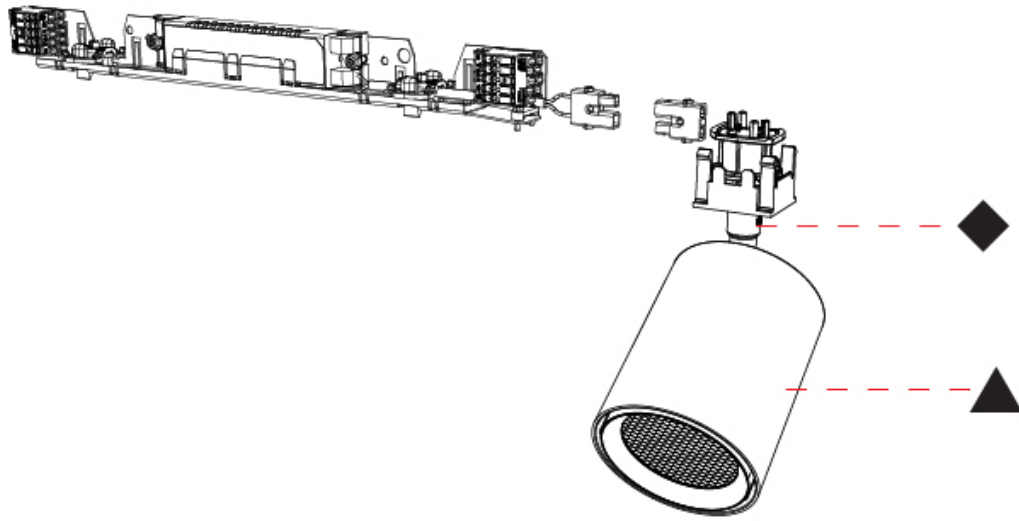

CENTRIQ IN

A380346-

PROJECT

TYPE

SPECIFIER

QUANTITY

DATE

A