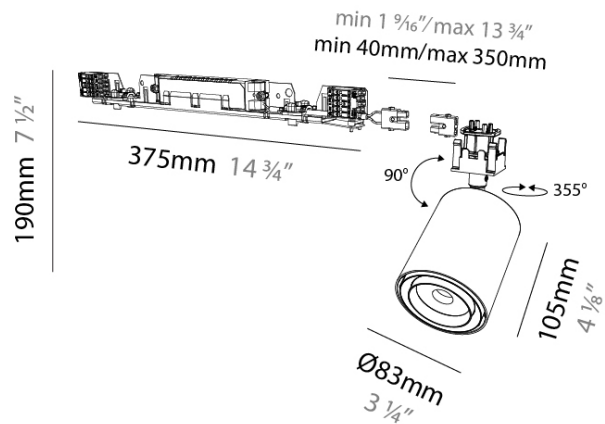

1. To build a product code in our configurator select the specify button on the base model # product page
2. To build a manual product code on this datasheet choose from the options listed below in blue font and add the suffix to the base model #

GENERAL

Series: Centriq
Subseries: Centriq In Flex
Partner: Prolicht
Division: Architectural
Product Type: Spots
Light Distribution: Adjustable

PHYSICAL

Aperture Sizes - Downlights: 2"
Shape: Cylinder
Diameter (mm): 83
Diameter (in): 3 1/4"
Length (mm): 375
Length (in): 14 3/4"
Height (mm): 190
Height (in): 7 1/2"
Weight (kg): 0.982
Fixture Finish: SSR / BKV / CWI / CRY / HAB / UFT / ITA / RUA / FTG / MYG / LOD / PUS / FRO / FUP / KIA / POP / BLS / SPG / MEY / GOH / CHC / COM / ABZ / JAG / OBR / MOS / ROR
Fixture Material: Aluminum

ELECTRICAL

Lamp Type: LED (Zhaga Standard)
Input Wattage (W): 20
Total Output Wattage (W): 18.1
Dimming: Non-Dimmable
Driver Included: Yes
Driver Location: Integrated
Driver Type: Constant Current - Universal
Driver Class: Class 2
Input Voltage (V): 120 - 277
Upon Request: 0 - 10V Dimming

LED

Number of LEDs: 1
Color Temperature (°K): 2700 / 3000 / 3500 / 4000
Max. Delivered Lumen (lm): 1205 / 1298 / 1349 / 1377
Nominal Lumen (lm): 1668 / 1797 / 1869 / 1907
CRI: >90 CRI
Lamp Life (hrs): 50000

OPTICAL

Reflector: 14 / 30 / 44
Adjustability: Rotational 360°; Tilt 90°

RATINGS AND CERTIFICATIONS

Certified By: Certified for North American Standards
IP rating: IP20