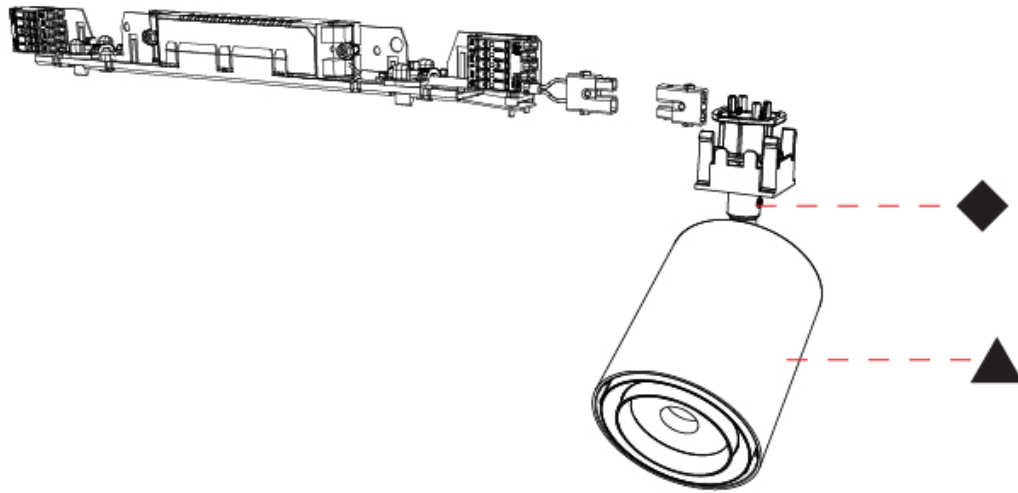

CENTRIQ IN FLEX

A380348-

PROJECT

TYPE

SPECIFIER

QUANTITY

DATE

A